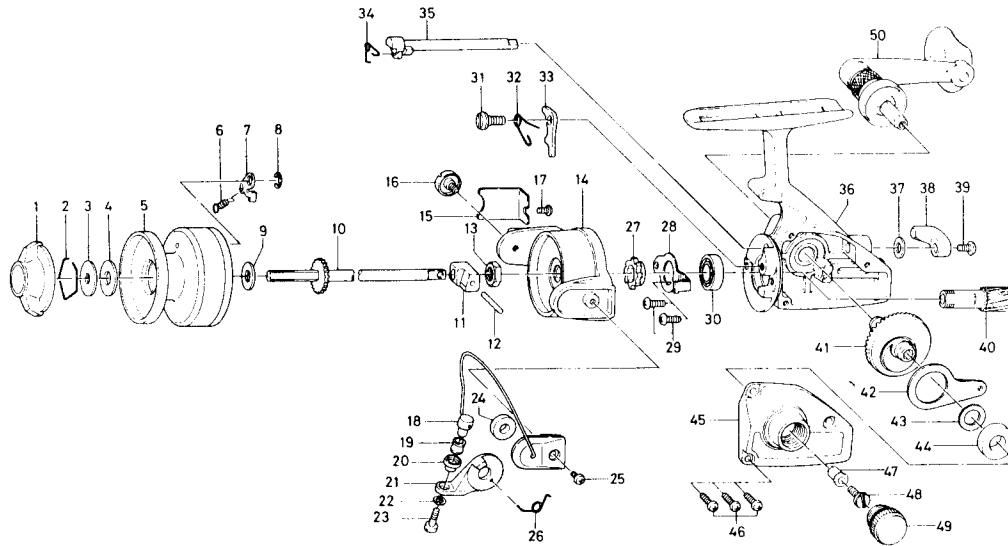

**SPINNING REEL SILVER 700C**

Key No.	Parts No.	Parts Name
1	740-2802	Drag knob
2	170-7701	Drag washer retainer
3	374-9802	Drag D washer
4	374-3602	Disc washer
5	B30-5301	Spool
6	144-1211	Spool click claw spring
7	B07-5301	Spool click claw
8	320-5901	Spool click claw retainer
9	372-3501	Spool washer
10	711-0411	Main shaft
11	636-3611	Oscillating support
12	121-7901	Oscillating slider pin
13	341-9201	Rotor nut
14	201-8523	Rotor
15	040-7101	Bail spring cover
16	363-4301	Arm lever screw
17	351-0901	Bail spring cover screw
18	725-6521	Bail
19	250-1921	Line roller
20	501-4411	Roller collar
21	231-2501	Arm lever
22	375-4301	Bail washer
23	363-4411	Bail screw
24	210-6401	Balancer
25	352-0401	Bail holder screw

Key No.	Parts No.	Parts Name
26	144-3821	Bail spring
27	280-6211	Ratchet
28	320-8811	Ball bearing ret. washer
29	351-0901	Ball bearing ret. washer screw
30	637-5701	Ball bearing
31	363-4201	Anti-reverse claw screw
32	144-3711	Anti-reverse claw spring
33	111-4801	Anti-reverse claw
34	144-3611	Anti-reverse cam spring
35	461-3601	Anti-reverse cam
36	B30-3901	Body
37	371-6903	Anti-reverse lever washer
38	541-3701	Anti-reverse lever
39	353-4401	Anti-reverse lever screw
40	402-2201	Pinion gear
41	413-4111	Drive gear
42	481-1331	Oscillating slider
43	375-8500	Drive gear washer
44	636-6611	Bearing metal
45	706-2108	Body cover
46	351-7801	Body cover screw
47	501-8501	Handle screw holder
48	363-8511	Handle screw
49	B03-4802	Handle screw cap
50	B30-6201	Handle