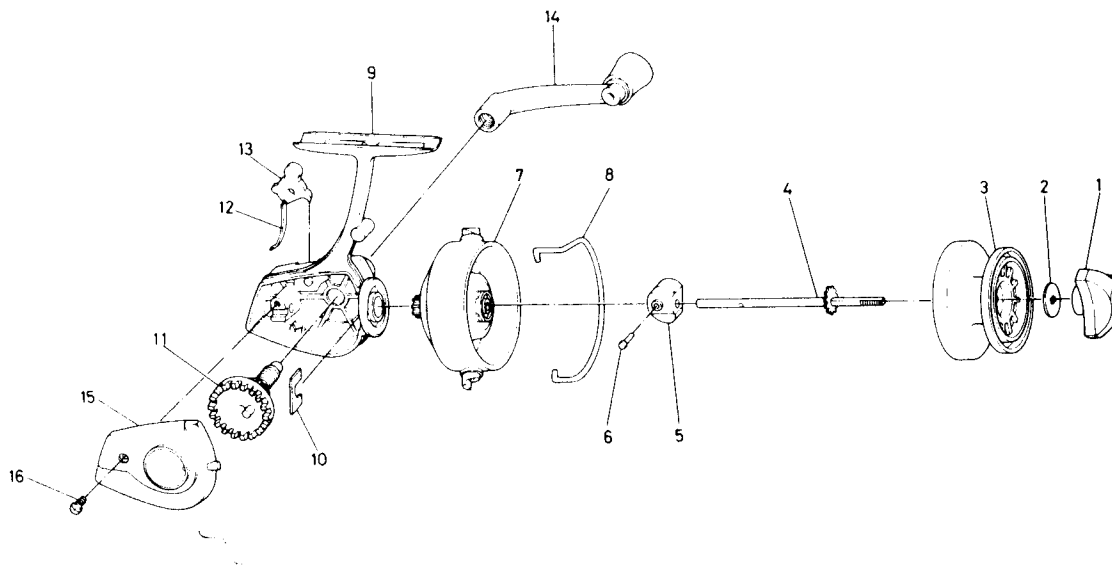

SPINNING REEL **401A**

Key No.	Parts No.	Parts Name	Key No.	Parts No.	Parts Name
1	441-3501	Drag knob	9	192-8902	Body
2	374-7901	Drag washer	10	632-4011	Pinion retainer
3	730-8001	Spool	11	412-8901	Drive gear
4	710-5301	Main shaft	12	150-6201	Anti-reverse claw spring
5	480-5101	Oscillating slider	13	111-6101	Anti-reverse claw
6	490-4411	Oscillating slider pin	14	745-7501	Handle
7	735-2502	Rotor	15	706-4102	Body cover
8	220-2331	Bail	16	351-1103	Body cover screw