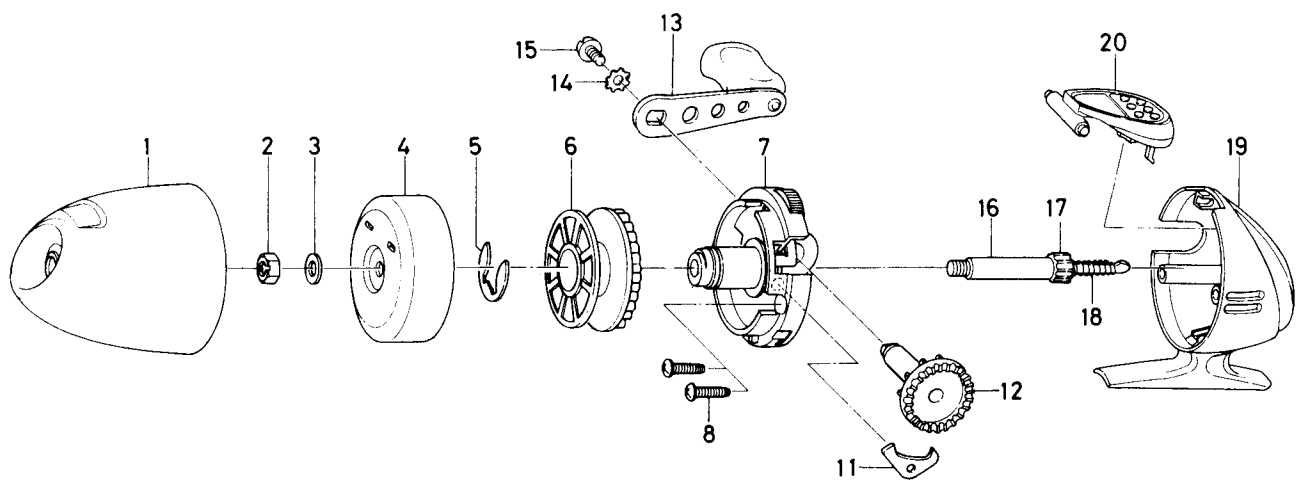

# SPINCASTING REEL 210X

Key NO.	Parts No.	Parts Name
1	F22-3801	Front cover
2	L90-4201	Rotor nut
3	L90-4301	Rotor nut washer
4	B94-7301	Rotor
5	320-0351	Spool retainer
6	B94-5301	Spool
7	F28-1801	Set plate
8	E24-7402	Set plate screw
11	770-0501	Anti-reverse pawl
12	B94-5101	Drive gear

Key NO.	Parts No.	Parts Name
13	F28-1701	Handle assembly
14	160-8001	Handle lock washer
15	353-8202	Handle lock screw
16	B94-4501	Main shaft
17	B94-4601	Pinion gear
18	144-0701	Main shaft spring
19	F22-3201	Body
20	F22-3601	Push button