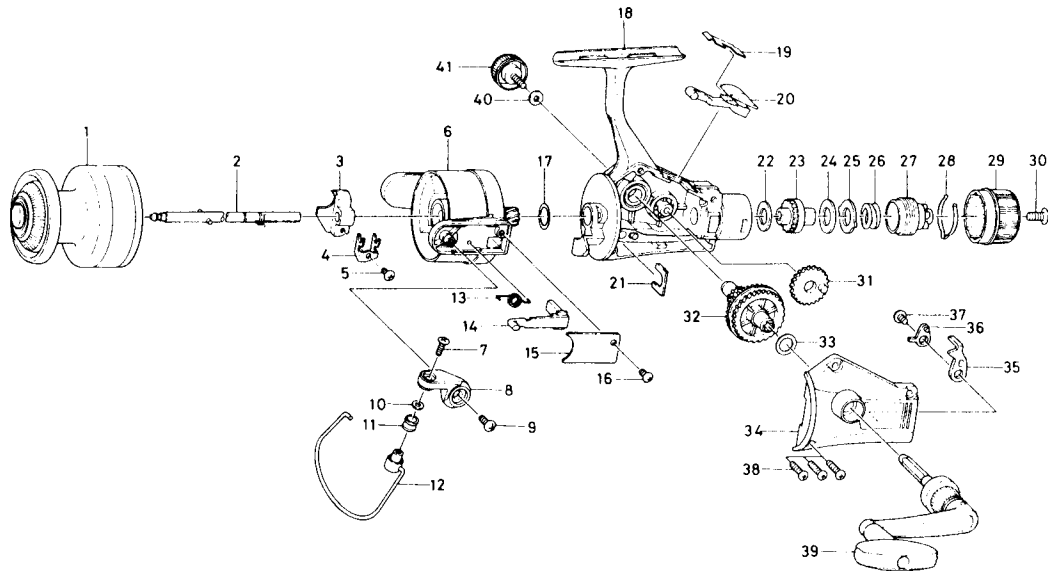

SPINNING REEL J1350/MJ1350/J1300/1308RL

Key No.	Parts No.	Parts Name	Key No.	Parts No.	Parts Name
* 1		Spool	22	B48-9901	Drag washer A
2	B74-8201	Main shaft	23	B74-7401	Click gear
3	B74-8101	Oscillating slider	24	B76-0501	Drag washer B
4	B81-2701	Oscillating slider retainer	25	B49-0102	Eared washer
5	351-1805	Oscillating slider screw	26	141-8721	Drag coil spring
* 6		Rotor	27	B74-7603	Drag screw
7	B67-9304	Line roller screw	28	B74-7701	Drag washer spring
8	B91-6701	Bail arm	29	B74-7801	Drag knob
9	351-6105	Bail arm screw	30	352-1106	Drag knob spring screw
10	B55-4301	Line roller washer	31	413-4501	Oscillating gear
11	250-3921	Line roller	32	B91-7101	Drive gear
12	B91-6901	Bail	33	375-8500	Drive gear washer
13	B91-6501	Bail spring	* 34		Side cover
14	B91-6601	Bail trip lever	35	B92-0101	Anti-reverse pawl
15	B91-6801	Bail spring cover	36	850-1202	Anti-reverse pawl plate
16	352-0405	Bail spring cover screw	37	351-6105	Anti-reverse pawl screw
17	372-8600	Spool washer	38	351-6410	Side cover screw
* 18		Body	39	B91-9401	Handle
19	B79-0101	Anti-reverse cam spring	40	B92-4901	Handle lock washer
20	B84-8901	Anti-reverse lever	41	B92-5001	Handle screw cap
21	B60-3801	Pinion retainer			

*Order by model and part name due to color change.