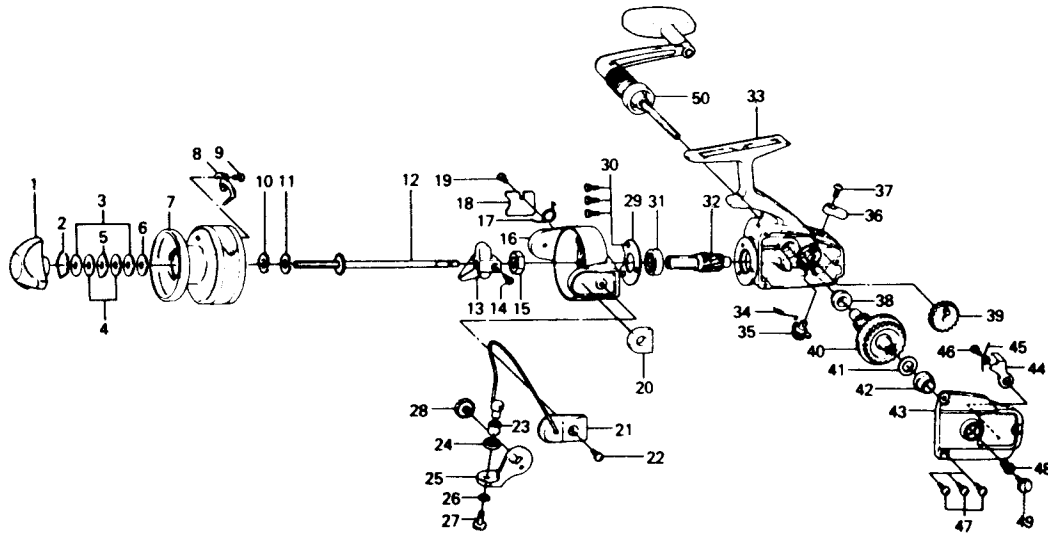

## SPINNING REEL 1300C

Key No.	Parts No.	Parts Name	Key No.	Parts No.	Parts Name
1	740-2702	Drag knob	26	375-1001	Bail washer
2	170-4001	Drag washer retainer	27	353-1811	Bail screw
3	373-2502	Drag D washer	28	363-5201	Arm lever screw
4	374-2901	Disc washer	29	320-6311	Ball bearing ret., washer
5	375-5301	Drag A washer	30	352-0401	Ball bearing ret. washer screw
6	370-6901	Drag washer A	31	636-6001	Ball bearing
7	732-0001	Spool	32	402-5801	Pinion gear
8	030-4511	Spool click claw	33	700-8201	Body
9	351-7701	Spool click claw screw	34	142-2801	Anti-reverse cam spring
10	374-9000	Spool adjusting washer	35	460-6821	Anti-reverse cam
11	374-9002	Spool washer	36	541-3131	Anti-reverse lever
12	711-1001	Main shaft	37	350-1931	Anti-reverse lever screw
13	481-1501	Oscillating slider	38	636-4101	Bearing metal
14	351-5311	Oscillating slider screw	39	413-4501	Oscillating gear
15	340-6602	Rotor nut	40	413-4611	Driver gear
16	201-8711	Rotor	41	370-5150	Drive gear washer
17	144-4901	Bail spring	42	636-4101	Bearing metal
18	634-1501	Bail spring cover	43	706-2701	Body cover
19	351-1801	Bail spring cover screw	44	111-3411	Anti-reverse claw
20	210-3701	Balancer	45	143-9601	Anti-reverse claw spring
	725-6011	Bail	46	351-7701	Anti-reverse claw screw
	351-6601	Bail holder screw	47	351-6401	Body cover screw
23	250-4201	Line roller	48	501-8501	Handle screw holder
24	501-1601	Roller collar	49	822-3401	Handle screw
25	231-1701	Arm lever	50	746-1343	Handle