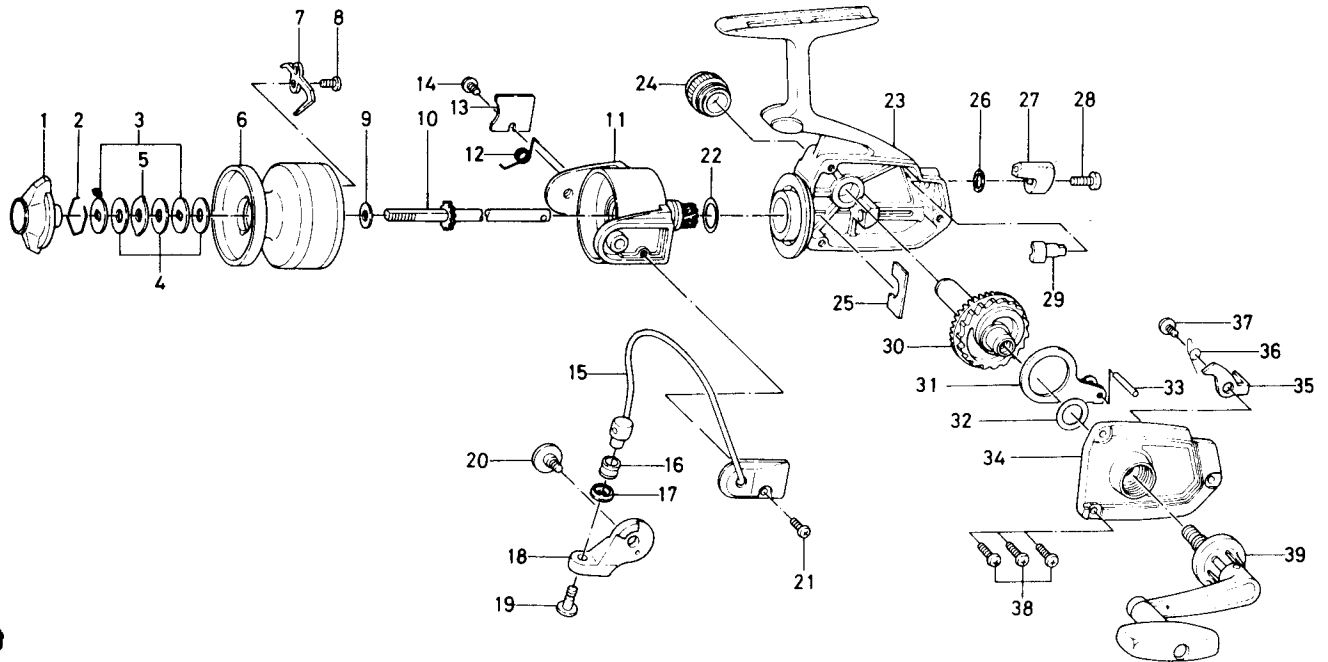

SPINNING REEL 100RL

KEY NO. 2 ~ 8
734-0702

SPOOL ASSEMBLY

Key No.	Parts No.	Parts Name
1	740-2304	Drag knob
2	170-7701	Drag washer retainer
3	374-9802	Drag D washer
4	374-3602	Disc washer
5	374-3802	Drag A washer
6	734-0802	Spool
7	030-4511	Spool click claw
8	350-1931	Spool click claw screw
9	B40-3102	Spool washer
10	711-5001	Main shaft
11	736-7503	Rotor
12	145-1801	Bail spring
13	040-5001	Bail spring cover
14	351-1801	Bail spring cover screw
15	725-5911	Bail
16	250-3921	Line roller
17	501-1401	Roller collar
18	231-1501	Arm lever
19	353-1811	Bail screw
20	363-2201	Arm lever screw

Key No.	Parts No.	Parts Name
21	351-1001	Bail holder screw
22	372-8600	Rotor washer
23	B38-6501	Body
24	363-7401	Handle screw cap
25	632-6601	Pinion retainer
26	150-1751	Anti-reverse lever washer
27	541-6901	Anti-reverse lever
28	351-8301	Anti-reverse lever screw
29	461-7701	Anti-reverse cam
30	414-1701	Drive gear
31	481-2901	Oscillating slider
32	371-2800	Drive gear washer
33	121-1211	Oscillating slider pin
34	B38-6601	Body cover
35	111-4501	Anti-reverse claw
36	144-8211	Anti-reverse claw spring
37	351-7701	Anti-reverse claw screw
38	351-8501	Body cover screw
39	747-7801	Handle