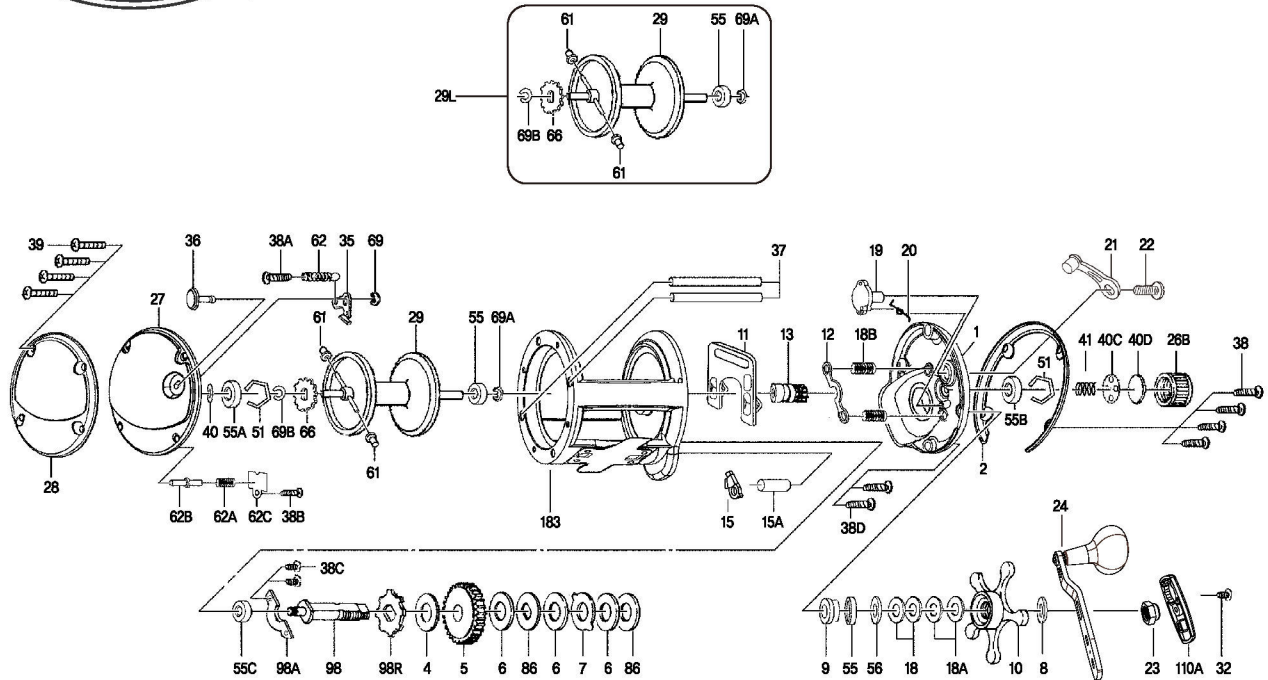

# DEFIANCE 30

KEY NO.	PART NO.	PENN STYLE NO.	DESCRIPTION	KEY NO.	PART NO.	PENN STYLE NO.	DESCRIPTION
1	1257568	001 DFN30	Plate, Right Side	38	1257685	038 DFN20LW	Screw, Tapping (4)
2	1257642	002 DFN30	Ring, Right Side	38D	1257756	038DDFN30	Screw, Tapping (2)
4	1257644	004 DFN20LW	Washer, Fiber	38A	1257686	038ADFN20LW	Screw, Washer Hd
5	1257810	005 DFN30	Gear, Main	38B	1257687	038BDFN20LW	Screw, Tapping
6	1257646	006 DFN20LW	Washer, Friction Drag (3)	38C	1257688	038CDFN20LW	Screw, Tapping (2)
7	1257647	007 DFN20LW	Washer, Eared Drag	39	1257754	039 DFN25LW	Screw, Tapping (4)
8	1257648	008 DFN20LW	Washer, Tension	40	1257710	040 DFN20LW	Thrust Disc, Metal
9	1257649	009 DFN20LW	Bushing, Brass	40C	1257711	040CDFN20LW	Thrust Disc, Metal
10	1257650	010 DFN20LW	Drag Star Assembly	40D	1257712	040DDFN20LW	Thrust Disc, Rubber
11	1257651	011 DFN20LW	Eccentric Jack	41	1257713	041 DFN20LW	Spring, Coil
12	1257652	012 DFN20LW	Pinion Yoke	51	1257722	051 DFN20LW	Retainer, Wire Hex (2)
13	1257811	013 DFN30	Pinion	55	1257723	055 DFN20LW	Ball Bearing (2)
15	1257654	015 DFN20LW	Dog	55A	1257724	055ADFN20LW	Ball Bearing
15A	1257655	015ADFN20LW	Dog Post	55B	1257725	055BDFN20LW	Ball Bearing
18	1257656	018 DFN20LW	Washer, Tension Spring (2)	55C	1257726	055CDFN20LW	Ball Bearing
18A	1257657	018ADFN20LW	Washer, Tension Spring (2)	56	1257727	056 DFN20LW	Shim
18B	1257658	018BDFN20LW	Spring, Coil (2)	61	1257757	061 DFN30	Casting Brake (2)
19	1257751	019 DFN25LW	Eccentric Cam	62	1257730	062 DFN20LW	Spring, Click
20	1257660	020 DFN20LW	Eccentric Spring	62A	1257731	062ADFN20LW	Spring, Coil
21	1257752	021 DFN25LW	Eccentric Lever	62B	1257750	062BDFN25LW	Click Tension Shaft
22	1257662	022 DFN20LW	Eccentric Screw	62C	1257733	062CDFN20LW	Plate, Click Tension
23	1257663	023 DFN20LW	Nut, Handle	66	1257812	066 DFN30	Click Ratchet
24	1257664	024 DFN20LW	Handle Asm	69	1257737	069 DFN20LW	Retainer, E Ring
26B	1257665	026BDFN20LW	Cap, Spool Tension	69A	1257738	069ADFN20LW	Retainer, C Ring
27	1257668	027 DFN30	Plate, Left Side	69B	1257739	069BDFN20LW	Retainer, C Ring
28	1257672	028 DFN30	Ring, Left Side	86	1257741	086 DFN20LW	Washer, Keyed Drag (2)
29	1257676	029 DFN30	Spool	98	1257742	098 DFN20LW	Stud, Main Gear
29L	1257680	029LDFN30	Spool Assembly	98A	1257743	098ADFN20LW	Plate, Main Gear Stud
32	1257682	032 DFN20LW	Screw, Machine	98R	1257744	098RDFN20LW	Ratchet, Anti Reverse
35	1257683	035 DFN20LW	Click Tongue	110A	1257745	110ADFN20LW	Handle Nut Lock
36	1257684	036 DFN20LW	Click Button	183	1257748	183 DFN30	Frame
37	1257755	037 DFN30	Post, Frame (2)				