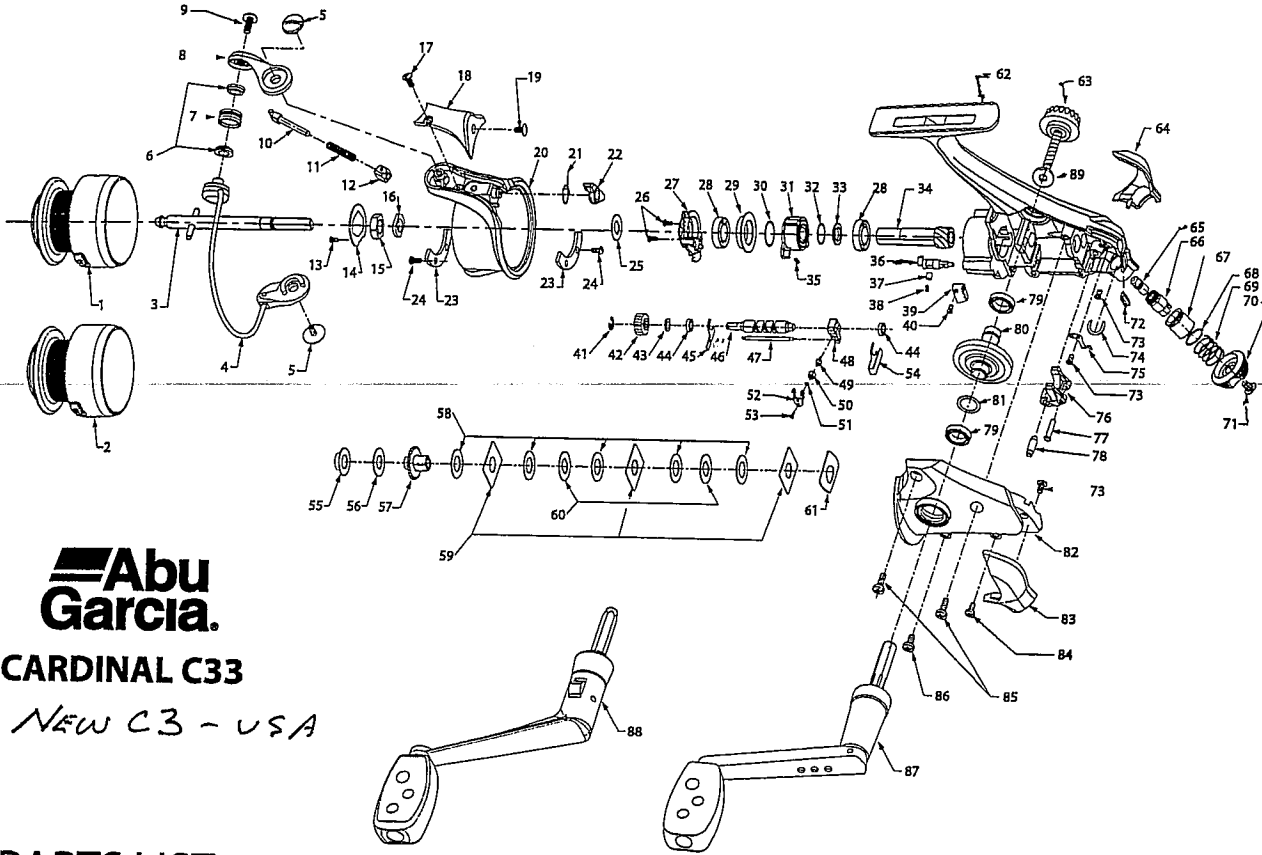

EXPLODED VIEW

Abu Garcia.

CARDINAL C33

NEW C3 - USA

C33's Europe

*C3
Ovr
Market*

PARTS LIST

ALTERNATIVE HANDLE NOT INCLUDED. PLEASE CALL SERVICE DEPARTMENT FOR AVAILABILITY

KEY #	ENGLISH NAME	PARTS #	KEY #	ENGLISH NAME	PARTS #	KEY #	ENGLISH NAME	PARTS #
1	ALUMINUM SPOOL ASS'Y	1115017	31	ONE WAY CLUTCH ASS'Y	1114313	60	KEYED DRAG WASHER	1115120
2	GRAPHITE SPOOL ASS'Y	1115018	32	TEFLON WASHER	9181227	61	DRAG SPRING WASHER	1115121
3	MAIN SHAFT ASS'Y	1115089	33	SPACER	1115103	62	FRAME	1115122
4	BAIL WIRE ASS'Y	1115090	34	PINION	1115104	63	LOCK SCREW	1115425
5	TRIP BRACKET SCREW	1115091	35	LEVER SPRING	1083466	64	RIGHT BODY CAP	1115123
6	LINE ROLLER BUSHING	1083540	36	ANTI-REVERSE STEM	1115105	65	DRAG PLUNGER	1115124
7	LINE ROLLER	1115424	37	ANTI-REVERSE STEM PISTON	1083512	66	DRAG PLUNGER SLEEVE	1115125
8	BAIL BRACKET	1115092	38	CLICK PISTON SPRING	9085072	67	DRAG BUSHING	1116389
9	LINE ROLLER SCREW	9182746	39	ANTI-REVERSE LEVER	1115106	68	WASHER	1116595
10	TRIP PLUNGER	1115093	40	ANTI-REVERSE SCREW	1086688	69	DRAG KNOB SPRING	1117155
11	PLUNGER SPRING	1115094	41	E RING	9085993	70	DRAG KNOB	1115126
12	TRIP PLUNGER HOLDER	1115095	42	SHUTTLE SCREW GEAR	1115107	71	DRAG KNOB SCREW	1115127
13	FIXING SCREW	1115728	43	WASHER	1115770	72	HOLE PLUG DECAL	1115128
14	LOCK WASHER	1105034	44	6X3X2 BALL BEARING	9181835	73	BODY CAP SCREW	1115129
15	ROTOR NUT	1083529	45	SHUT-SCREW FRONT RETAINER	1115108	74	SPACER	1115130
16	ROTOR WASHER	1083531	46	SHUTTLE SCREW	1115109	75	DRAG BUTTON CLICK	1115131
17	2X5 SCREW	1115096	47	LEVEL WIND SLIDING PIN 'A'	1115110	76	DRAG LEVER	1115132
18	BAIL ARM COVER	1115097	48	LEVEL WIND BRACKET	1115111	77	DRAG PLUNGER PIN	1115133
19	TRIP LEVER SCREW	1094104	49	PILOT GUIDE	1117153	78	DRAG LEVER SHAFT	1115134
20	ROTOR	1115098	50	PILOT GUIDE BUSHING	1117154	79	12X8X2.5 BALL BEARING	9089764
21	TRIP LEVER SPRING	1115099	51	HOLDER WASHER	9182481	80	DRIVE GEAR	1115135
22	TRIP LEVER	1115100	52	MAIN SHAFT RETAINER	1115112	81	WASHER	1114315
23	COUNTER WEIGHT	1115101	53	1.4X3 SCREW	1115113	82	COVER PLATE DECAL	1115136
24	2X4 SCREW	1114316	54	SHUT-SCREW REAR RETAINER	1115114	83	LEFT BODY CAP	1115137
25	WASHER	9086175	55	BUSHING	1115115	84	2X5 SCREW	1111852
26	2.6X8 SCREW	9086176	56	FIBER DRAG WASHER	1115116	85	2.6X8 SCREW	1115138
27	BEARING COVER	1115102	57	DRAG CLICK RATCHET	1115117	86	2.6X5 SCREW	1111840
28	13X7X3 BALL BEARING	1083490	58	FRICTION WASHER	1115118	87	MACHINED HANDLE ASS'Y	1115139
29	BALL BEARING SLEEVE	1117189	59	EARED DRAG WASHER	1115119	88	ONE TOUCH HANDLE	1116372
30	WASHER	1115769				89	LOCK SCREW WASHER	1083506