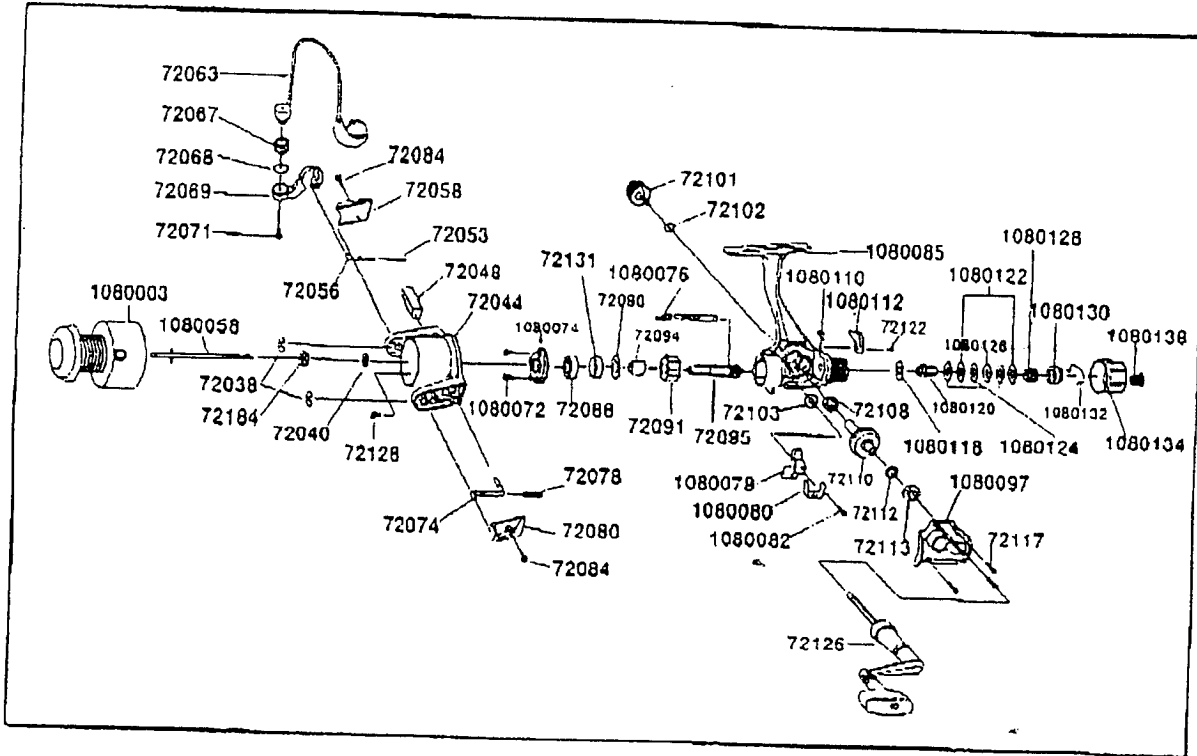

DIAGRAM

AG3R

PART LIST

PART NO	PART NAME	PART NO	PART NAME	PART NO	PART NAME
1080003	Spool assy	72063	Bail assy	1080110	Stoper lever spring
1080058	Main shaft	72071	Bail screw	72102	Handle sc. cap.wshr.
72038	E-Clip	1080072	Bearing plate screw	72101	Handle sc. cap
72184	Roter-nut	1080074	Bearing plate	1080112	Stoper lever
72040	Roter D washer	72088	Ball bearing	72122	Stoper lever sc.
72128	Roter nut lock screw	72095	Pinion gear	1080118	Drag "E" washer
72044	Roter	1080076	Tail shaft	1080120	Metal
72074	Kick lever	72103	O/S gear	1080122	Drag "A" washer
72078	Kick lever spring	1080078	O/S slider	1080124	Drag "B" washer
72084	Kick lever cover screw	1080080	O/S slider retainer	1080126	Drag "D" washer
72080	Kick lever cover	1080082	O/S slider screw	1080128	Drag spring
72048	Roter balance	1080085	Body	1080130	Drag nut
72056	Bail spring shaft	72108	Body bushing	1080132	Back claw spring
72053	Bail spring	72110	Drive gear	1080134	Rear drag cap
72058	Bail spring cover	72112	Adj washer	1080138	Rear drag cap sc.
72084	Bail sp. cvr. sc.	72113	Body cvr. ball bearing	72091	One way clutch
72069	Arm lever	1080097	Body cover	72094	One way clutch bush
72068	Bail washer	72117	Body cvr. sc.	72090	Bearing washer
72067	Line roller	72126	Handle assy	72131	B/Bearing bush