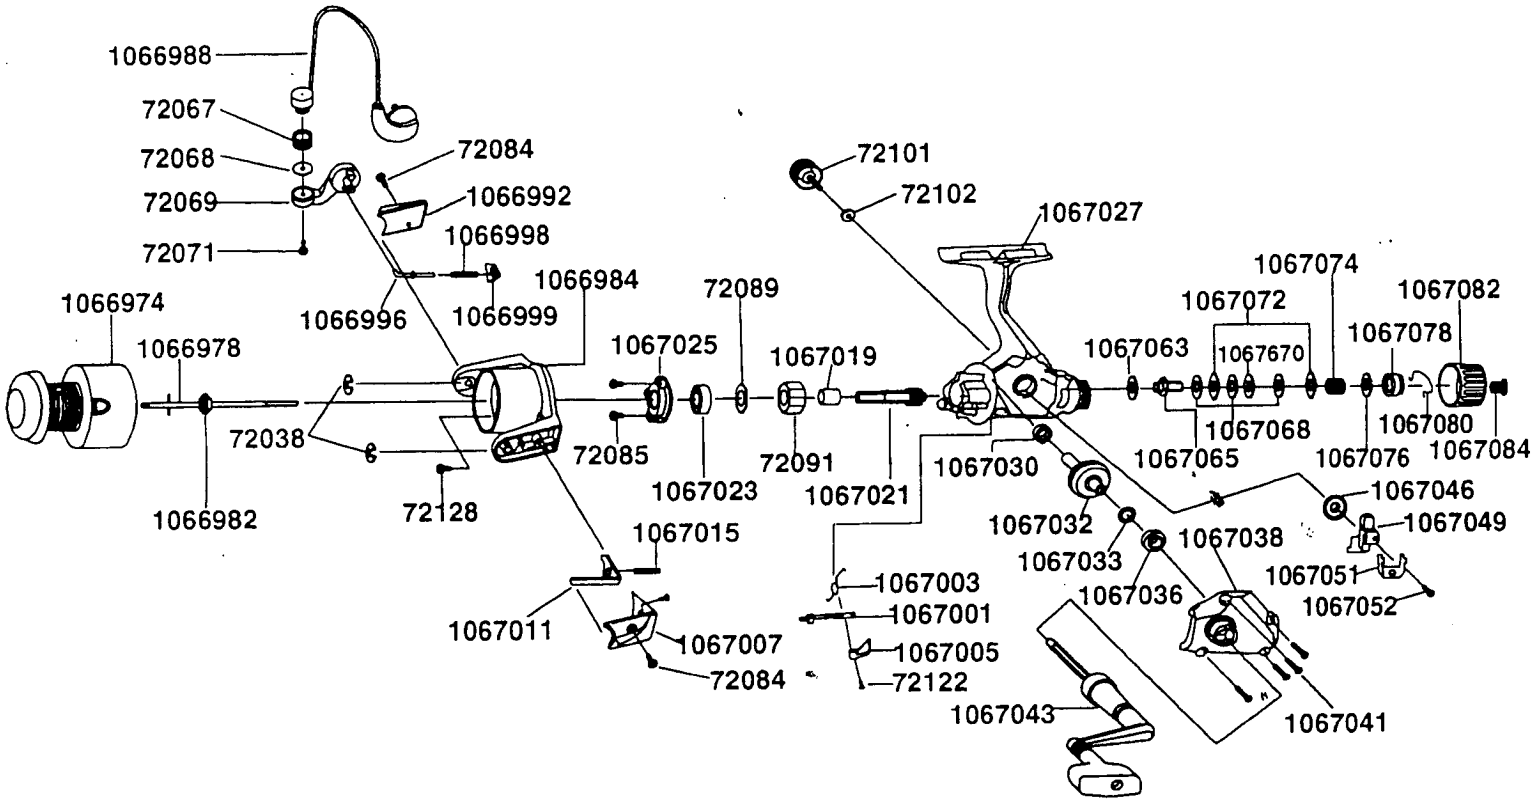

# DIAGRAM

Please specify reel model and part number when ordering parts.

## AGENDA AG2R

PART NO	PART NAME	PART NO	PART NAME	PART NO	PART NAME
1066974	SPOOL ASS'Y	72084	ROTOR COVER SCREW	1067043	HANDLE ASS'Y
1066978	MAIN SHAFT ASS'Y	1067007	KICK LEVER COVER	1067046	O/S GEAR
1066982	ROTOR NUT	1067011	KICK LEVER	1067049	O/S SLIDER
72038	E-CLIP	1067015	KICK LEVER SPRING	1067051	O/S SLIDER RETAINER
1066984	ROTOR	72091	ONE WAY CLUTCH	1067052	O/S RETAINER SCREW
72038	E-CLIP	1067019	CLUTCH BUSHING	1067063	DRAG 'E' WASHER
72071	BAIL SCREW	1067021	PINION GEAR	1067065	METAL
72069	ARM LEVER	1067023	BEARING	1067068	DRAG 'B' WASHER
72068	LINE ROLLER WASHER	72089	BEARING WASHER	1067070	DRAG 'D' WASHER
72067	LINE ROLLER	1067025	BEARING PLATE	1067072	DRAG 'A' WASHER
1066988	BAIL ASS'Y	72085	BEARING PLATE SCREW	1067074	DRAG SPRING
1066992	BAIL SPRING COVER	1067027	BODY	1067076	DRAG ADJ. WASHER
72084	ROTOR COVER SCREW	72102	HANDLE SCREW CAP WASHER	1067078	DRAG NUT
1066996	BAIL SPRING SHAFT	72101	HANDLE SCREW CAP	1067080	BACK CLICK SPRING
1066998	BAIL SPRING	1067030	BODY BUSHING	1067082	REAR DRAG CAP
1066999	SPRING HOLDER	1067032	DRIVE GEAR	1067084	DRAG CAP SCREW
1067001	LEVER SHAFT	1067033	DRIVE GEAR ADJ. WASHER	72128	ROTOR NUT LOCK SCREW
1067003	LEVER SPRING	1067036	BODY COVER BALL BEARING		
1067005	ARM LEVER	1067038	BODY COVER		
72122	ARM LEVER SCREW	1067041	BODY COVER SCREW		