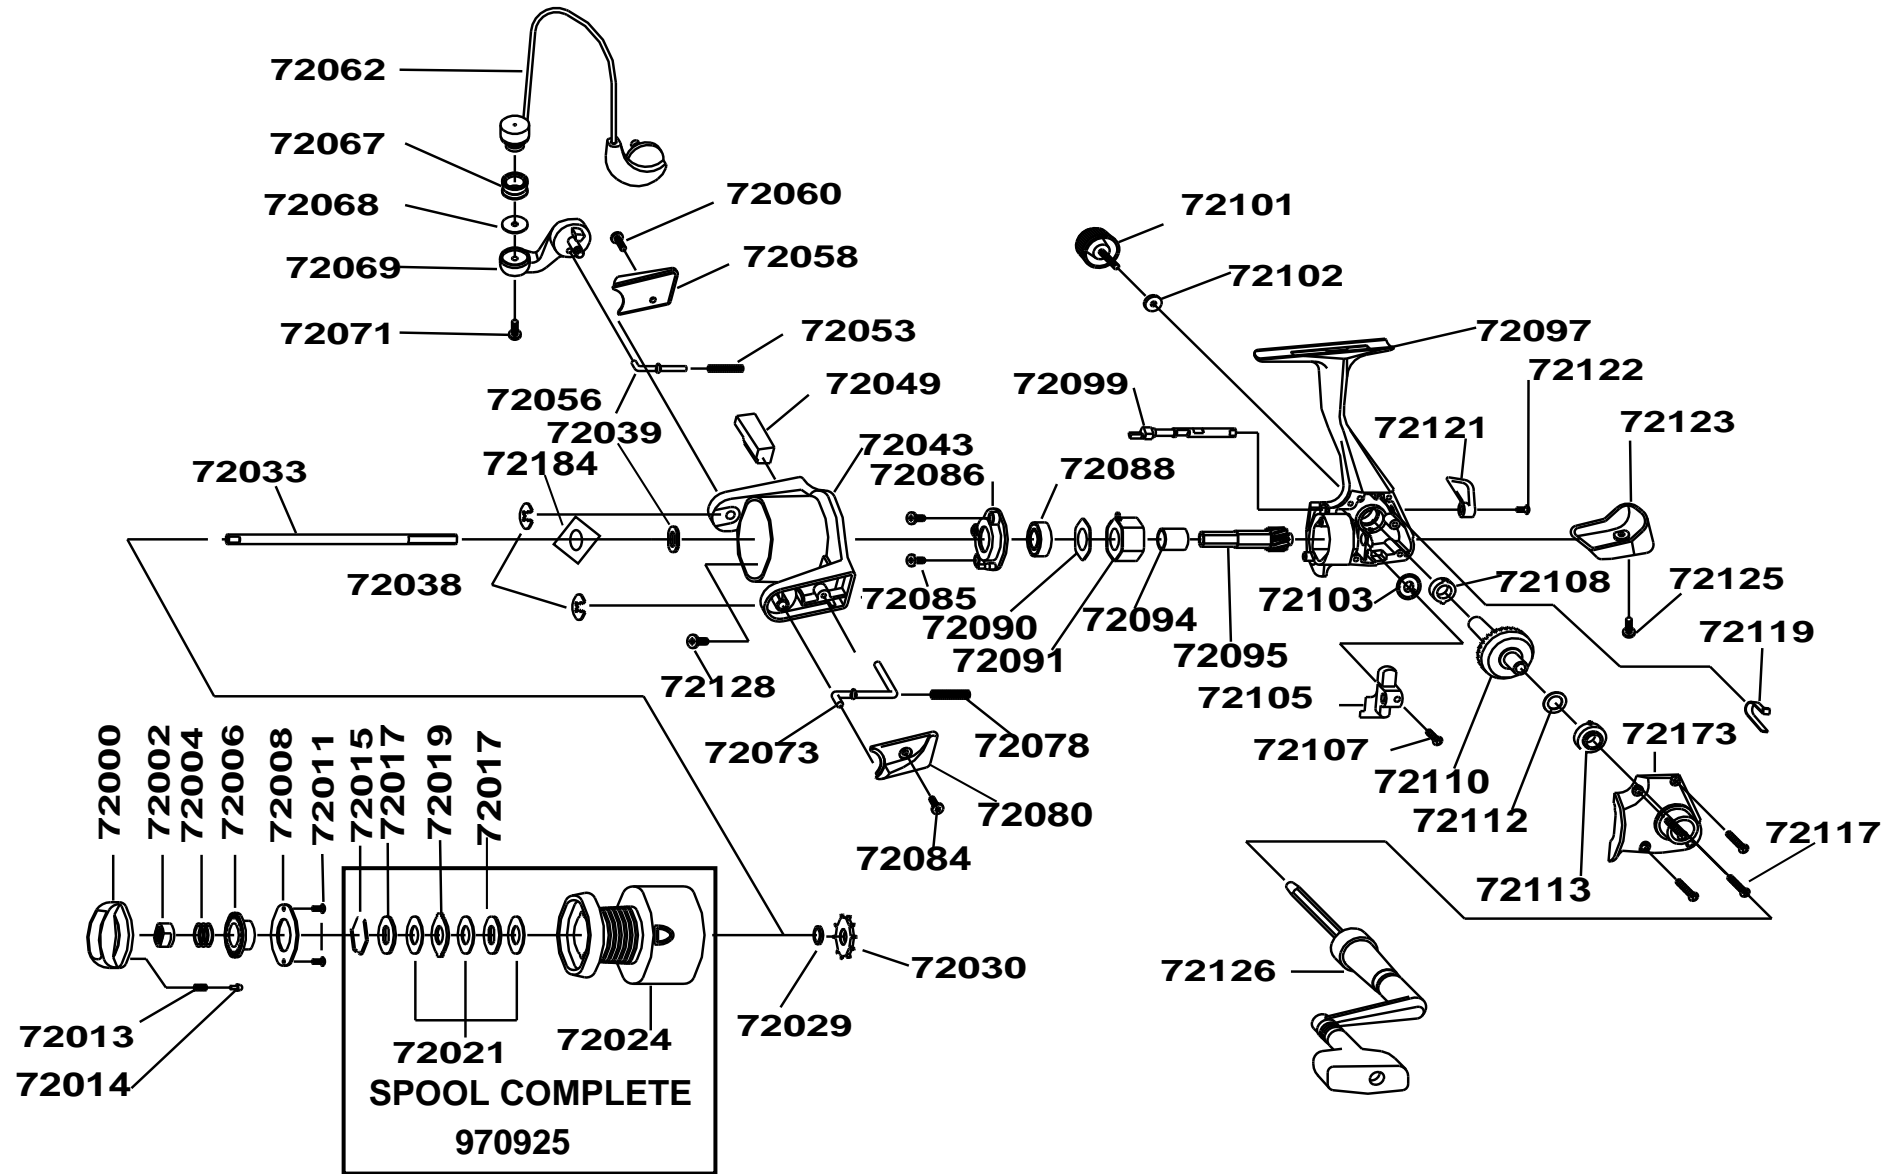

# AGENDA

Please specify reel model  
and part number when  
ordering parts.

## Cardinal AG2F 00

755079

34-15109-0