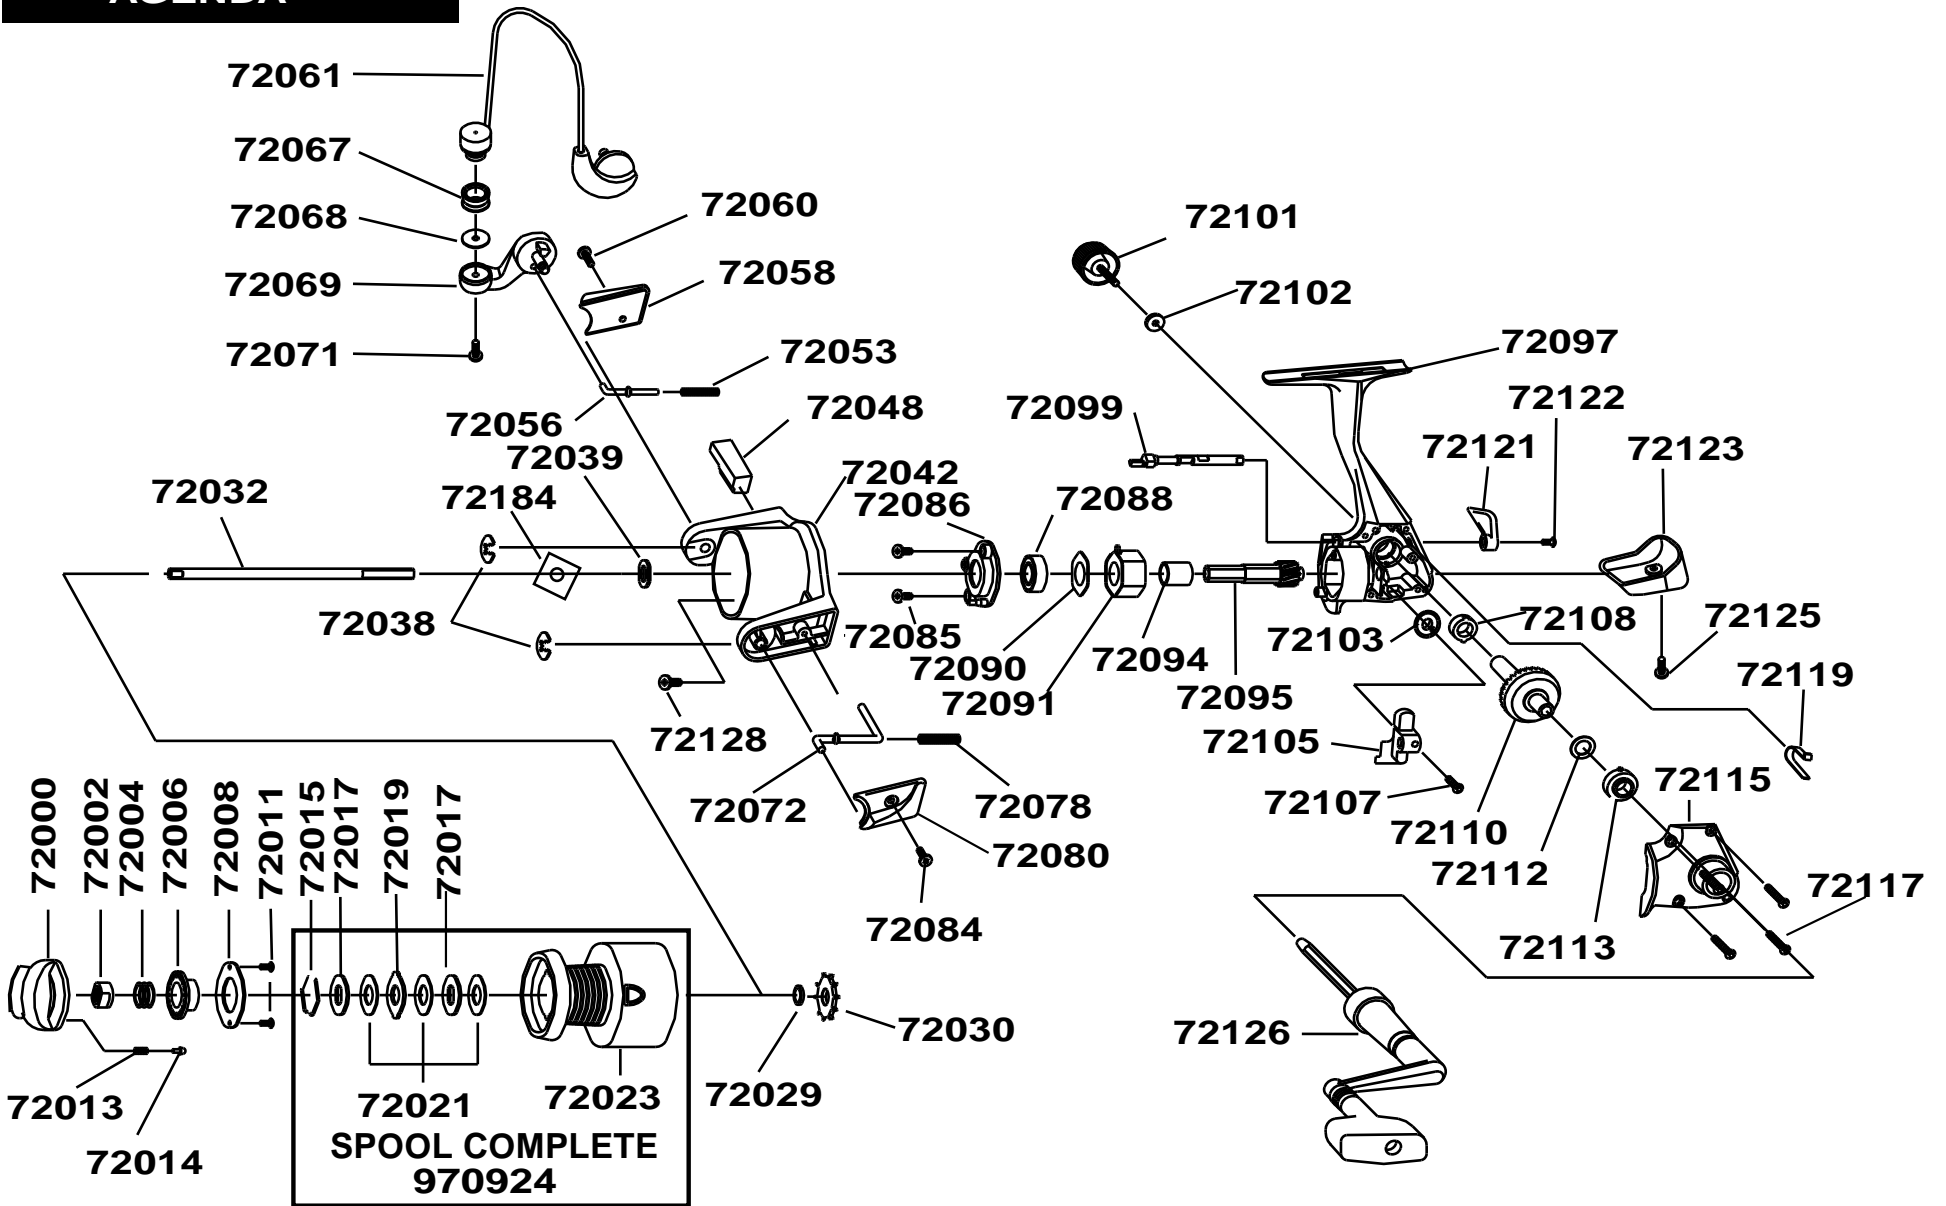

AGENDA

Please specify reel model and part number when ordering parts.

Cardinal AG1F 00
755062 34-15108-1