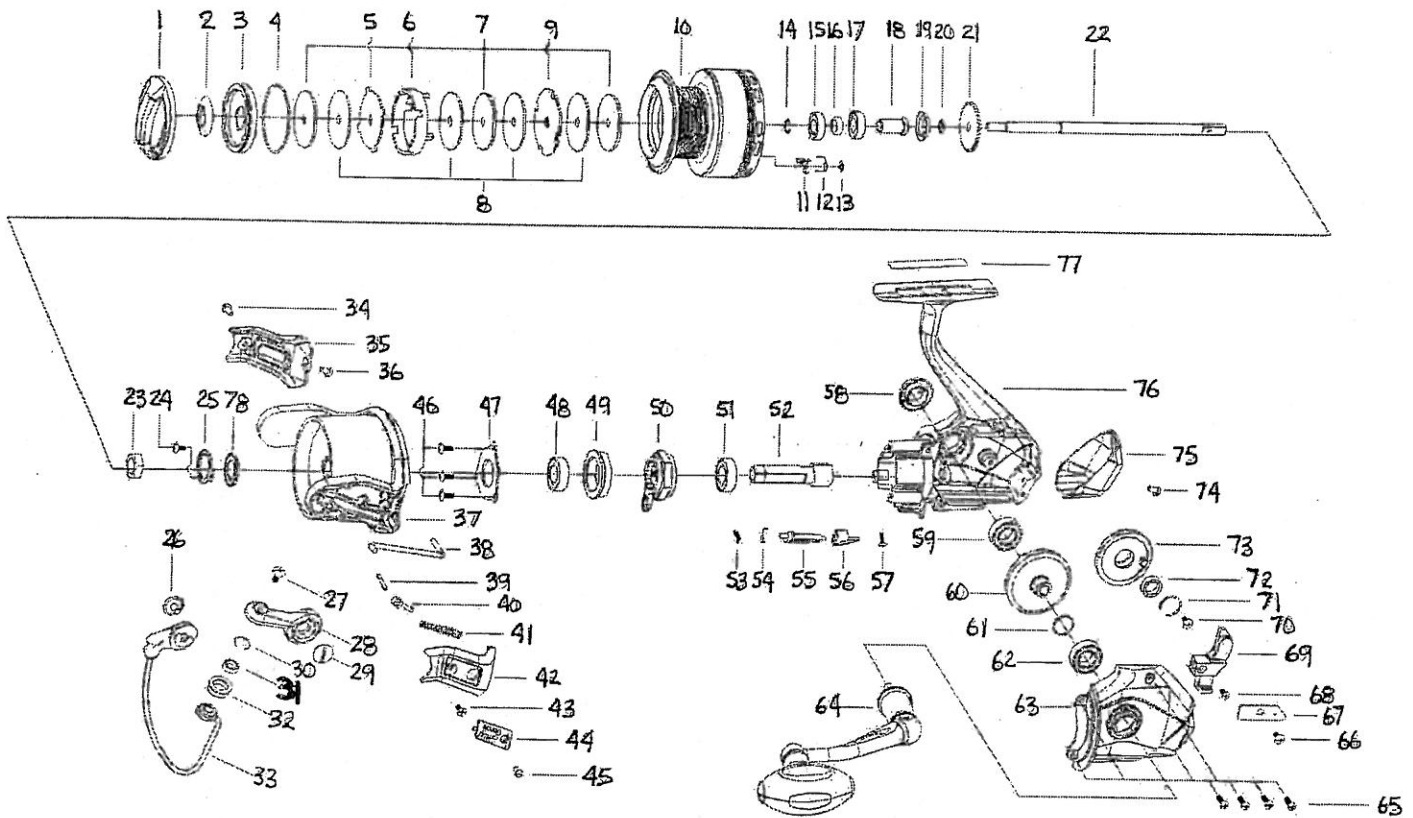

EXPLODED VIEW C807

Rev. 1

| ITEM# | DESCRIPTION | C807 | ITEM# | DESCRIPTION | C807 | ITEM# | DESCRIPTION | C807 |
|-------|---------------------------|---------|-------|------------------------|---------|-------|-----------------------|---------|
| 1 | DRAG KNOB ASSY | 1126409 | 28 | BAIL ARM | 1126430 | 56 | ANTI-REVERSE BUTTON | 1126446 |
| 2 | WATERPROOF RING | 1126362 | 29 | SCREW | 1126428 | 57 | SCREW | 1111492 |
| 3 | SPOOL COVER | 1126410 | 30 | "C" RETAINER | 1126263 | 58 | HANDLE SCREW CAP | 1126447 |
| 4 | "O" RING | 1126411 | 31 | BALL BEARING | 1126264 | 59 | BALL BEARING | 1126442 |
| 5 | EARED WASHER | 1126412 | 32 | LINE ROLLER | 1126381 | 60 | DRIVE GEAR | 1126448 |
| 6 | DRAG KEY RING | 1126413 | 33 | BAIL ASSY | 1140856 | 61 | WASHER | 1111500 |
| 7 | KEY WASHER | 1126414 | 34 | SCREW | 1126432 | 62 | BALL BEARING | 1126442 |
| 8 | WASHER | 1126415 | 35 | ROTOR COVER | 1126433 | 63 | BODY COVER | 1126449 |
| 9 | EARED WASHER | 1126416 | 36 | SCREW | 1126385 | 64 | HANDLE ASSY | 1126450 |
| 10 | SPOOL ASSY ALUM gold trim | 1126417 | 37 | ROTOR W/WEIGHTS | 1140857 | 65 | SCREW | 1126451 |
| 10 | SPOOL ASSY ALUM SPARE | 1129807 | 38 | KICK LEVER | 1126435 | 66 | SCREW | 1126452 |
| 11 | CLICK GEAR | 1126418 | 39 | BAIL LEVER | 1126388 | 67 | SLIDER RETAINER | 1126453 |
| 12 | CLICK SPRING | 1126340 | 40 | BAIL SLIDER | 1126389 | 68 | SCREW | 1126454 |
| 13 | "O" RETAINER | 1126250 | 41 | SPRING | 1126436 | 69 | SLIDER | 1126455 |
| 14 | "C" RETAINER | 1126419 | 42 | ROTOR COVER | 1126437 | 70 | SCREW | 1126456 |
| 15 | BALL BEARING | 1108910 | 43 | SCREW | 1126438 | 71 | "C" RETAINER | 1126457 |
| 16 | SLEEVE | 1126420 | 44 | ROTOR LOGO PLATE | 1126439 | 72 | BALL BEARING | 1108918 |
| 17 | BALL BEARING | 1108910 | 45 | SCREW | 1126432 | 73 | OSCILLATION GEAR | 1126458 |
| 18 | RETAINER SLEEVE | 1126421 | 46 | SCREW | 1126440 | 74 | SCREW | 1126297 |
| 19 | WATERPROOF RING | 1126422 | 47 | BALL BEARING RETAINER | 1126441 | 75 | REAR COVER | 1126459 |
| 20 | WATERPROOF RING | 1126423 | 48 | BALL BEARING | 1126442 | 76 | BODY | 1126460 |
| 21 | CLICK GEAR | 1126424 | 49 | BALL BEARING HOLDER | 1126443 | 77 | BODY DECORATION PLATE | 1126461 |
| 22 | MAIN SHAFT | 1126425 | 50 | ONE WAY CLUTCH BEARING | 1111483 | 78 | WASHER | 1128139 |
| 23 | NUT | 1111457 | 51 | BALL BEARING | 1126442 | | | |
| 24 | SCREW | 1126426 | 52 | PINION GEAR | 1126444 | | | |
| 25 | NUT RETAINER | 1126427 | 53 | OWC BEARING SPRING | 1108940 | | | |
| 26 | SCREW | 1126428 | 54 | SPRING | 1111490 | | | |
| 27 | SCREW | 1126429 | 55 | ANTI-REVERSE LEVER | 1126445 | | | |