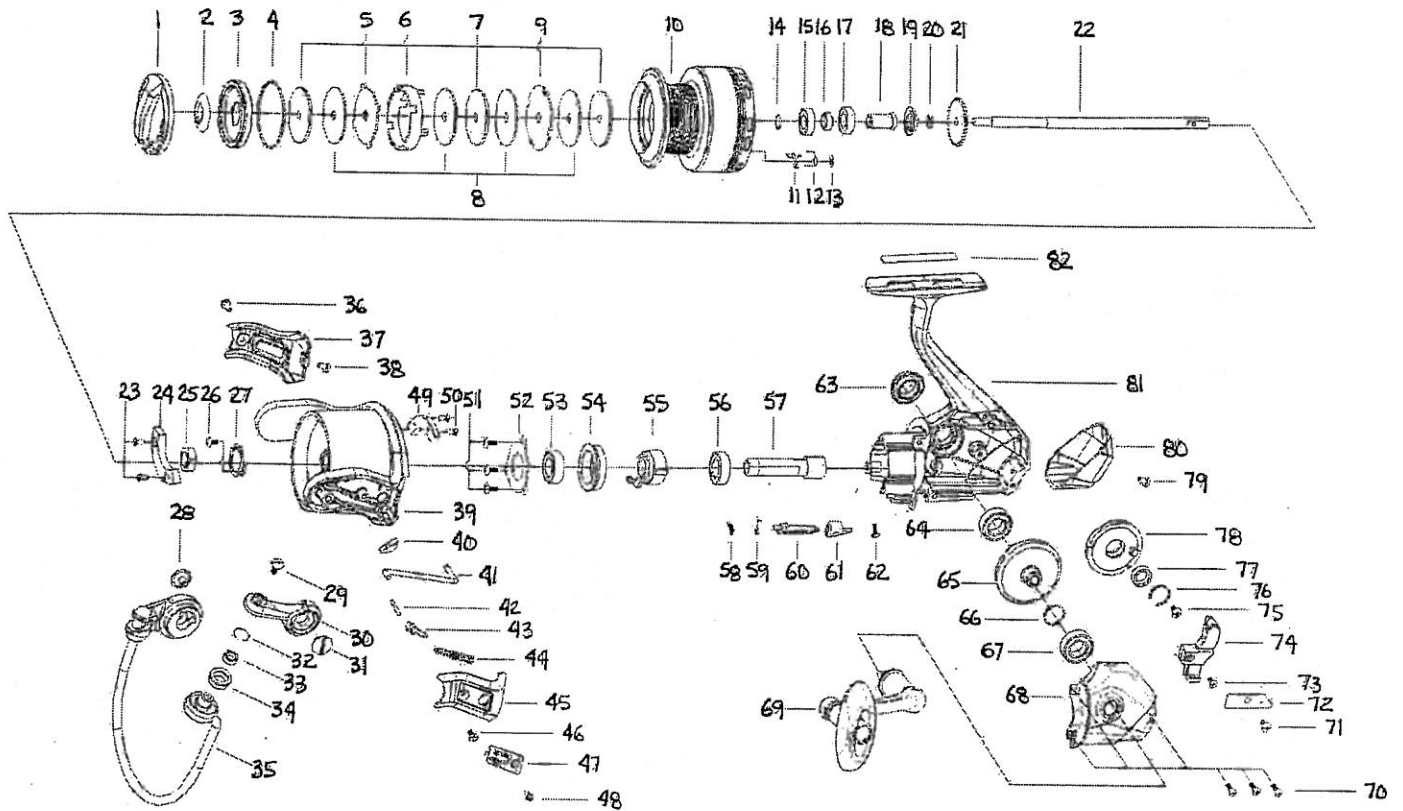

EXPLODED VIEW C804

Rev. 1

ITEM#	DESCRIPTION	C804	ITEM#	DESCRIPTION	C804	ITEM#	DESCRIPTION	C804
1	DRAG KNOB ASSY	1126301	28	SCREW	1126260	56	BALL BEARING	1126279
2	WATERPROOF RING	1126240	29	SCREW	1126261	57	PINION GEAR	1126354
3	SPOOL COVER	1128141	30	BAIL ARM	1126318	58	OWC BEARING SPRING	1128144
4	"O" RING	1126303	31	SCREW	1126260	59	SPRING	1102147
5	EARED WASHER	1126337	32	"C" RETAINER	1126263	60	ANTI-REVERSE LEVER	1126283
6	DRAG KEY RING	1126338	33	BALL BEARING	1126264	61	ANTI-REVERSE BUTTON	1126284
7	KEY WASHER	1126304	34	LINE ROLLER	1126265	62	SCREW	1111492
8	WASHER	1126305	35	BAIL ASSY	1140852	63	HANDLE SCREW CAP	1126285
9	EARED WASHER	1126307	36	SCREW	1126267	64	BALL BEARING	1126286
10	SPOOL ASSY ALUM gold trim	1126339	37	ROTOR COVER	1126345	65	DRIVE GEAR	1126328
10	SPOOL ASSY ALUM SPARE	1129802	38	SCREW	1126321	66	WASHER	1085287
11	CLICK GEAR	1126248	39	ROTOR W/WEIGHTS	1140853	67	BALL BEARING	1126279
12	CLICK SPRING	1126340	40	BALANCE BLOCK	1140841	68	BODY COVER	1126355
13	"O" RETAINER	1126250	41	KICK LEVER	1126347	69	HANDLE ASSY	1126356
14	"C" RETAINER	1126310	42	BAIL LEVER	1126271	70	SCREW	1126291
15	BALL BEARING	1126311	43	BAIL SLIDER	1128143	71	SCREW	1126292
16	SLEEVE	1126312	44	SPRING	1126348	72	SLIDER RETAINER	1126332
17	BALL BEARING	1126311	45	ROTOR COVER	1126349	73	SCREW	1126275
18	RETAINER SLEEVE	1126341	46	SCREW	1126275	74	SLIDER	1126357
19	WATERPROOF RING	1126314	47	ROTOR LOGO PLATE	1126350	75	SCREW	1126295
20	WATERPROOF RING	1128142	48	SCREW	1126267	76	"C" RETAINER	1128147
21	CLICK GEAR	1126316	49	BALANCE BLOCK	1140842	77	BALL BEARING	1112125
22	MAIN SHAFT	1126342	50	SCREW	1112126	78	OSCILLATION GEAR	1126358
23	SCREW	1092784	51	SCREW	1126351	79	SCREW	1126297
24	BALANCE BLOCK	1140838	52	BALL BEARING RETAINER	1126352	80	REAR COVER	1126359
25	NUT	1085273	53	BALL BEARING	1126279	81	BODY	1126360
26	SCREW	1126343	54	BALL BEARING HOLDER	1126353	82	BODY DECORATION PLATE	1126300
27	NUT RETAINER	1126259	55	ONE WAY CLUTCH BEARING	1108907			