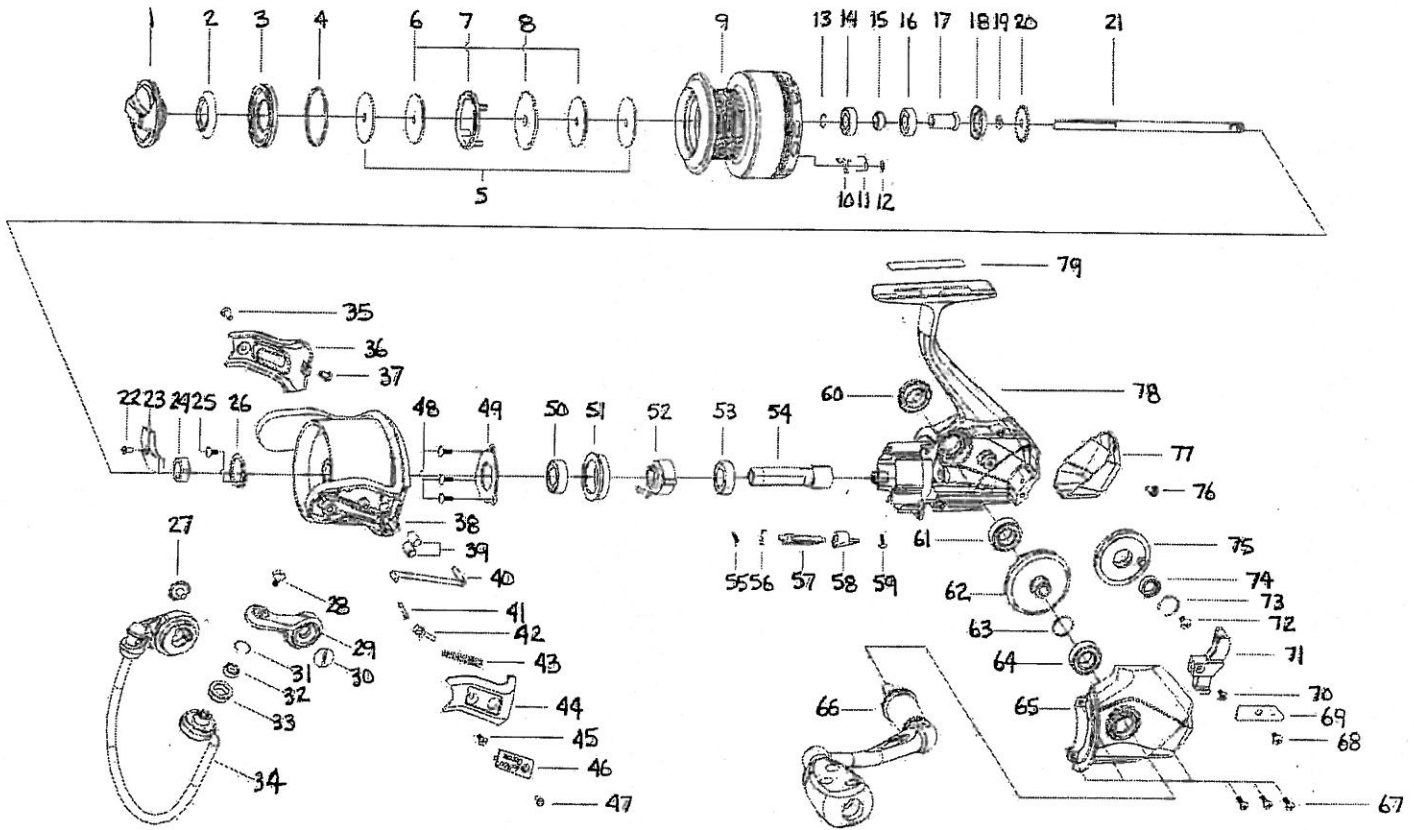

EXPLODED VIEW C802

Rev. 1

ITEM#	DESCRIPTION	C802	ITEM#	DESCRIPTION	C802	ITEM#	DESCRIPTION	C802
1	DRAG KNOB ASSY	1126301	28	SCREW	1126261	56	SPRING	1102147
2	WATERPROOF RING	1126240	29	BAIL ARM	1126318	57	ANTI-REVERSE LEVER	1126283
3	SPOOL COVER	1126302	30	SCREW	1126260	58	ANTI-REVERSE BUTTON	1126284
4	"O" RING	1126303	31	"C" RETAINER	1126263	59	SCREW	1111492
5	KEY WASHER	1126304	32	BALL BEARING	1126264	60	HANDLE SCREW CAP	1126285
6	WASHER	1126305	33	LINE ROLLER	1126265	61	BALL BEARING	1126286
7	DRAG KEY RING	1126306	34	BAIL ASSY	1140850	62	DRIVE GEAR	1126328
8	EARED WASHER	1126307	35	SCREW	1126267	63	WASHER	1085287
9	SPOOL ASSY ALUM gold trim	1126308	36	ROTOR COVER	1126320	64	BALL BEARING	1126279
9	SPOOL ASSY ALUM SPARE	1129801	37	SCREW	1126321	65	BODY COVER	1126329
10	CLICK GEAR	1126248	38	ROTOR W/WEIGHTS	1140851	66	HANDLE ASSY	1126330
11	CLICK SPRING	1126309	39	BALANCE BLOCK	1140837	67	SCREW	1126291
12	"O" RETAINER	1126250	40	KICK LEVER	1126323	68	SCREW	1126331
13	"C" RETAINER	1126310	41	BAIL LEVER	1126271	69	SLIDER RETAINER	1126332
14	BALL BEARING	1126311	42	BAIL SLIDER	1126272	70	SCREW	1126275
15	SLEEVE	1126312	43	SPRING	1126273	71	SLIDER	1126333
16	BALL BEARING	1126311	44	ROTOR COVER	1126324	72	SCREW	1126295
17	RETAINER SLEEVE	1126313	45	SCREW	1126275	73	"C" RETAINER	1128147
18	WATERPROOF RING	1126314	46	ROTOR LOGO PLATE	1126325	74	BALL BEARING	1112125
19	WATERPROOF RING	1126315	47	SCREW	1126267	75	OSCILLATION GEAR	1126334
20	CLICK GEAR	1126316	48	SCREW	1126326	76	SCREW	1126297
21	MAIN SHAFT	1126317	49	BALL BEARING RETAINER	1126278	77	REAR COVER	1126335
22	SCREW	1126275	50	BALL BEARING	1126279	78	BODY	1126336
23	BALANCE BLOCK	1140834	51	BALL BEARING HOLDER	1126280	79	BODY DECORATION PLATE	1126300
24	NUT	1085273	52	ONE WAY CLUTCH BEARING	1108907			
25	SCREW	1126258	53	BALL BEARING	1126279			
26	NUT RETAINER	1126259	54	PINION GEAR	1126327			
27	SCREW	1126260	55	OWC BEARING SPRING	1128146			