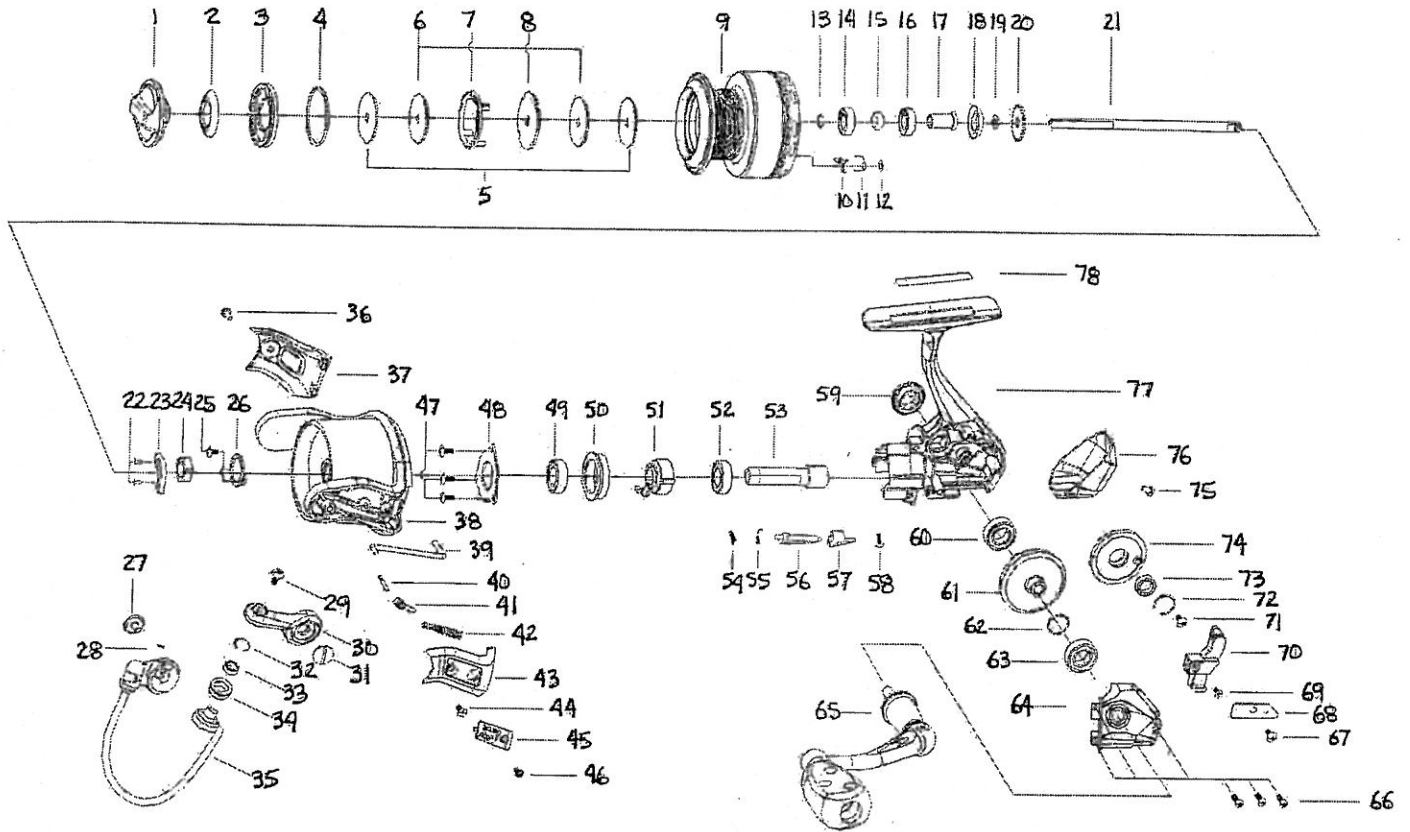

# EXPLODED VIEW C801

Rev. 1

ITEM#	DESCRIPTION	C801	ITEM#	DESCRIPTION	C801	ITEM#	DESCRIPTION	C801
1	DRAG KNOB ASSY	1126239	27	SCREW	1126260	54	OWC BEARING SPRING	1128146
2	WATERPROOF RING	1126240	28	BALANCE BLOCK	1140831	55	SPRING	1102147
3	SPOOL COVER	1126241	29	SCREW	1126261	56	ANTI-REVERSE LEVER	1126283
4	"O" RING	1126242	30	BAIL ARM	1126262	57	ANTI-REVERSE BUTTON	1126284
5	KEY WASHER	1126243	31	SCREW	1126260	58	SCREW	1111492
6	WASHER	1126244	32	"C" RETAINER	1126263	59	HANDLE SCREW CAP	1126285
7	DRAG KEY RING	1126245	33	BALL BEARING	1126264	60	BALL BEARING	1126286
8	EARED WASHER	1126246	34	LINE ROLLER	1126265	61	DRIVE GEAR	1126287
9	SPOOL ASSY ALUM GOLD TRIM	1126247	35	BAIL ASSY	1140848	62	WASHER	1085287
10	SPOOL ASSY ALUM SPARE	1129799	36	SCREW	1126267	63	BALL BEARING	1126288
11	CLICK GEAR	1126248	37	ROTOR COVER	1126268	64	BODY COVER	1126289
12	CLICK SPRING	1126249	38	ROTOR W/WEIGHTS	1140849	65	HANDLE ASSY	1126290
13	"O" RETAINER	1126250	39	KICK LEVER	1126270	66	SCREW	1126291
14	"C" RETAINER	1126251	40	BAIL LEVER	1126271	67	SCREW	1126292
15	BALL BEARING	1108918	41	BAIL SLIDER	1126272	68	SLIDER RETAINER	1126293
16	SLEEVE	1126252	42	SPRING	1126273	69	SCREW	1128145
17	BALL BEARING	1108918	43	ROTOR COVER	1126274	70	SLIDER	1126294
18	RETAINER SLEEVE	1126253	44	SCREW	1126275	71	SCREW	1126295
19	WATERPROOF RING	1126254	45	SCREW	1126276	72	"C" RETAINER	1128147
20	WATERPROOF RING	1126255	46	ROTOR LOGO PLATE	1126277	73	BALL BEARING	1112125
21	CLICK GEAR	1126256	47	SCREW	1126277	74	OSCILLATION GEAR	1126296
22	MAIN SHAFT	1126257	48	SCREW	1126278	75	SCREW	1126297
23	SCREW	1111505	49	BALL BEARING RETAINER	1126278	76	REAR COVER	1126298
24	BALANCE BLOCK	1140830	50	BALL BEARING	1127926	77	BODY	1127924
25	NUT	1085612	51	BALL BEARING HOLDER	1127927	78	BODY DECORATION PLATE	1126300
26	SCREW	1128145	52	ONE WAY CLUTCH BEARING	1108907			
	NUT RETAINER	1126259	53	BALL BEARING	1127926			
				PINION GEAR	1127925			