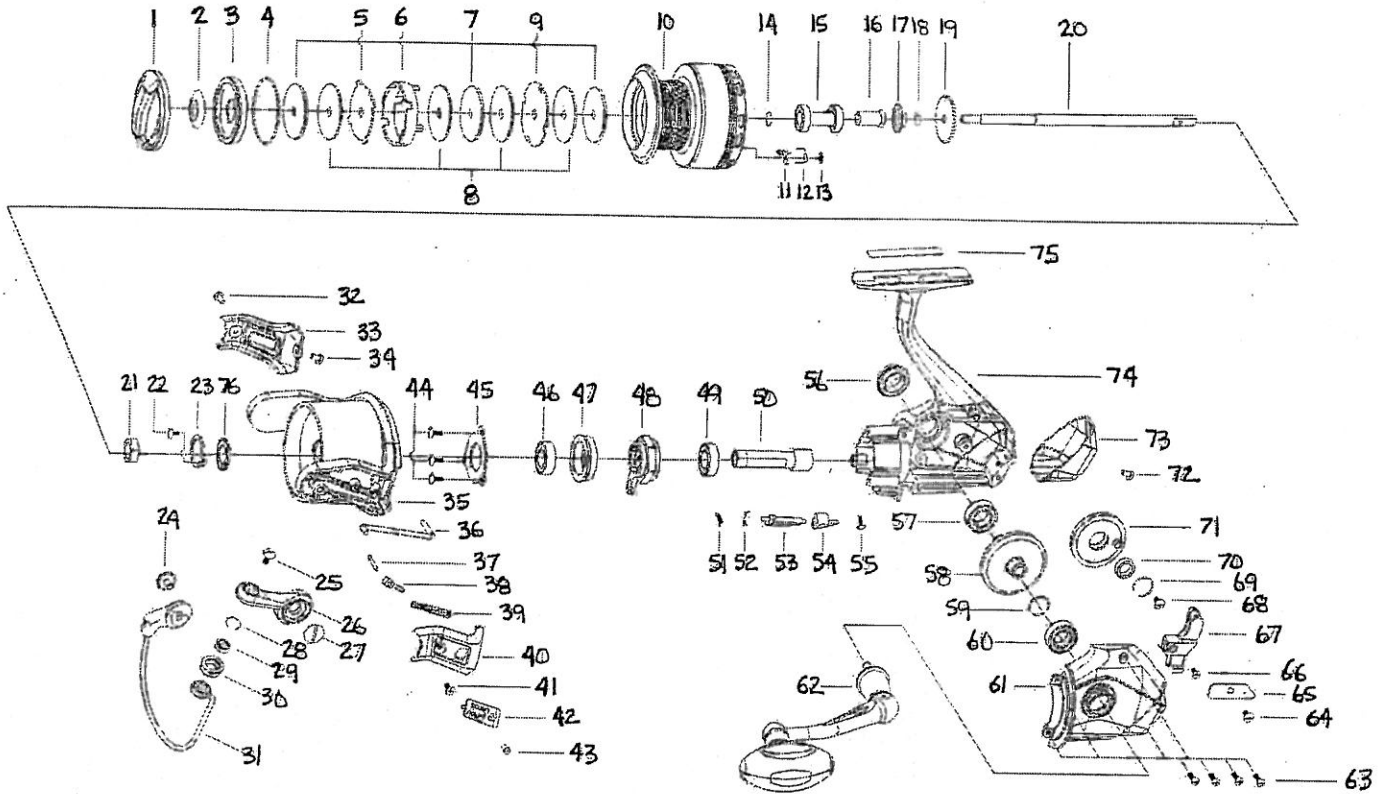

EXPLODED VIEW C707LX

ITEM#	DESCRIPTION	C707LX	ITEM#	DESCRIPTION	C707LX	ITEM#	DESCRIPTION	C707LX
1	DRAG KNOB ASSY	1133615	27	SCREW	1126428	54	ANTI-REVERSE BUTTON	1133624
2	WATERPROOF RING	1126362	28	"C" RETAINER	1126263	55	SCREW	1111492
3	SPOOL COVER	1126410	29	BALL BEARING	1126264	56	HANDLE SCREW CAP	1133625
4	"O" RING	1126411	30	LINE ROLLER	1126381	57	BALL BEARING	1126442
5	EARED WASHER	1126412	31	BAIL ASSY	1140846	58	DRIVE GEAR	1126448
6	DRAG KEY RING	1126413	32	SCREW	1126432	59	WASHER	1111500
7	KEY WASHER	1126414	33	ROTOR COVER	1133621	60	BALL BEARING	1126442
8	WASHER	1126415	34	SCREW	1129808	61	BODY COVER	1133626
9	EARED WASHER	1126416	35	ROTOR W/WEIGHTS	1140847	62	HANDLE ASSY	1133627
10	SPOOL ASSY ALUM	1133616	36	KICK LEVER	1126435	63	SCREW	1126451
10	SPOOL ASSY ALUM SPARE	1133617	37	BAIL LEVER	1126388	64	SCREW	1126452
11	CLICK GEAR	1126418	38	BAIL SLIDER	1126389	65	SLIDER RETAINER	1126453
12	CLICK SPRING	1126340	39	SPRING	1126436	66	SCREW	1126454
13	"O" RETAINER	1126250	40	ROTOR COVER	1133623	67	SLIDER	1126455
14	"C" RETAINER	1126419	41	SCREW	1126438	68	SCREW	1126456
15	SLEEVE	1133618	42	ROTOR LOGO PLATE	1126439	69	"C" RETAINER	1126457
16	RETAINER SLEEVE	1126421	43	SCREW	1129809	70	BALL BEARING	1108918
17	WATERPROOF RING	1126422	44	SCREW	1126440	71	OSCILLATION GEAR	1126458
18	WATERPROOF RING	1126423	45	BALL BEARING RETAINER	1126441	72	SCREW	1126297
19	CLICK GEAR	1126424	46	BALL BEARING	1126442	73	REAR COVER	1133628
20	MAIN SHAFT	1126425	47	BALL BEARING HOLDER	1126443	74	BODY	1133629
21	NUT	1111457	48	ONE WAY CLUTCH BEARING	1111483	75	BODY DECORATION PLATE	1126461
22	SCREW	1126426	49	BALL BEARING	1126442	76	WASHER	1128139
23	NUT RETAINER	1126427	50	PINION GEAR	1126444			
24	SCREW	1126428	51	OWC BEARING SPRING	1108940			
25	SCREW	1126429	52	SPRING	1111490			
26	BAIL ARM	1133619	53	ANTI-REVERSE LEVER	1126445			