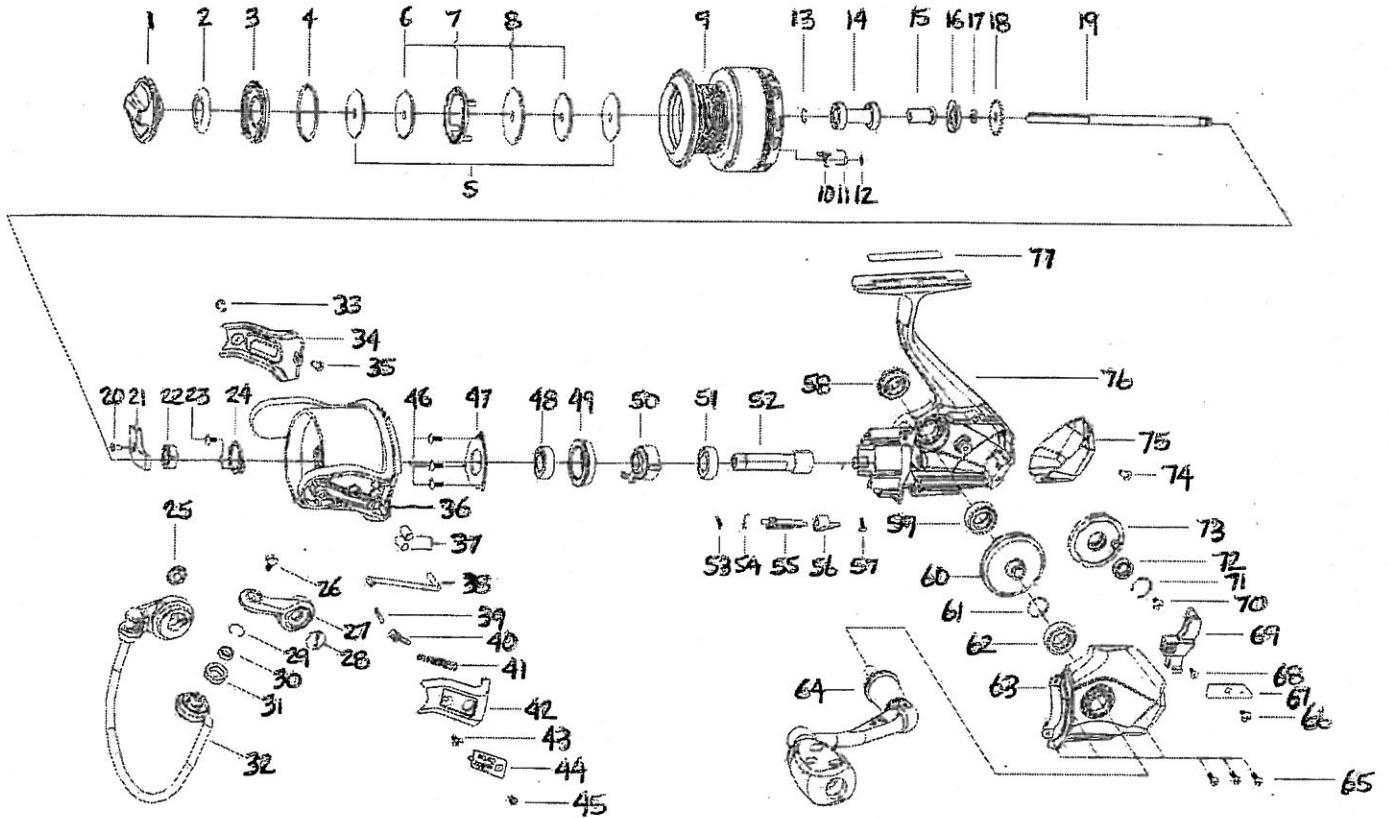

EXPLODED VIEW C702 LX

ITEM#	DESCRIPTION	C702LX	ITEM#	DESCRIPTION	C702LX	ITEM#	DESCRIPTION	C702LX
1	DRAG KNOB ASSY	1133587	26	SCREW	1126261	52	PINION GEAR	1126327
2	WATERPROOF RING	1126240	27	BAIL ARM	1133591	53	OWC BEARING SPRING	1128146
3	SPOOL COVER	1126302	28	SCREW	1126260	54	SPRING	1102147
4	"O" RING	1126303	29	"C" RETAINER	1126263	55	ANTI-REVERSE LEVER	1126283
5	KEY WASHER	1126304	30	BALL BEARING	1126264	56	ANTI-REVERSE BUTTON	1133581
6	WASHER	1126305	31	LINE ROLLER	1126265	57	SCREW	1111492
7	DRAG KEY RING	1126306	32	BAIL ASSY	1140835	58	HANDLE SCREW CAP	1133582
8	EARED WASHER	1126307	33	SCREW	1126267	59	BALL BEARING	1126286
9	SPOOL ASSY ALUM	1133588	34	ROTOR COVER	1133593	60	DRIVE GEAR	1126328
9	SPOOL ASSY ALUM SPARE	1133589	35	SCREW	1126321	61	WASHER	1085287
10	CLICK GEAR	1126248	36	ROTOR W/WEIGHTS	1140836	62	BALL BEARING	1126279
11	CLICK SPRING	1126309	37	BALANCE BLOCK	1140837	63	BODY COVER	1133596
12	"O" RETAINER	1126250	38	KICK LEVER	1126323	64	HANDLE ASSY	1133597
13	"C" RETAINER	1126310	39	BAIL LEVER	1126271	65	SCREW	1126291
14	SLEEVE	1133590	40	BAIL SLIDER	1126272	66	SCREW	1126331
15	RETAINER SLEEVE	1126313	41	SPRING	1126273	67	SLIDER RETAINER	1126332
16	WATERPROOF RING	1126314	42	ROTOR COVER	1133595	68	SCREW	1126275
17	WATERPROOF RING	1126315	43	SCREW	1126275	69	SLIDER	1126333
18	CLICK GEAR	1126316	44	ROTOR LOGO PLATE	1126325	70	SCREW	1126295
19	MAIN SHAFT	1126317	45	SCREW	1126267	71	"C" RETAINER	1128147
20	SCREW	1126275	46	SCREW	1126326	72	BALL BEARING	1112125
21	BALANCE BLOCK	1140834	47	BALL BEARING RETAINER	1126278	73	OSCILLATION GEAR	1126334
22	NUT	1085273	48	BALL BEARING	1126279	74	SCREW	1126297
23	SCREW	1126258	49	BALL BEARING HOLDER	1126280	75	REAR COVER	1133598
24	NUT RETAINER	1126259	50	ONE WAY CLUTCH BEARING	1108907	76	BODY	1133599
25	SCREW	1126260	51	BALL BEARING	1126279	77	BODY DECORATION PLATE	1126300