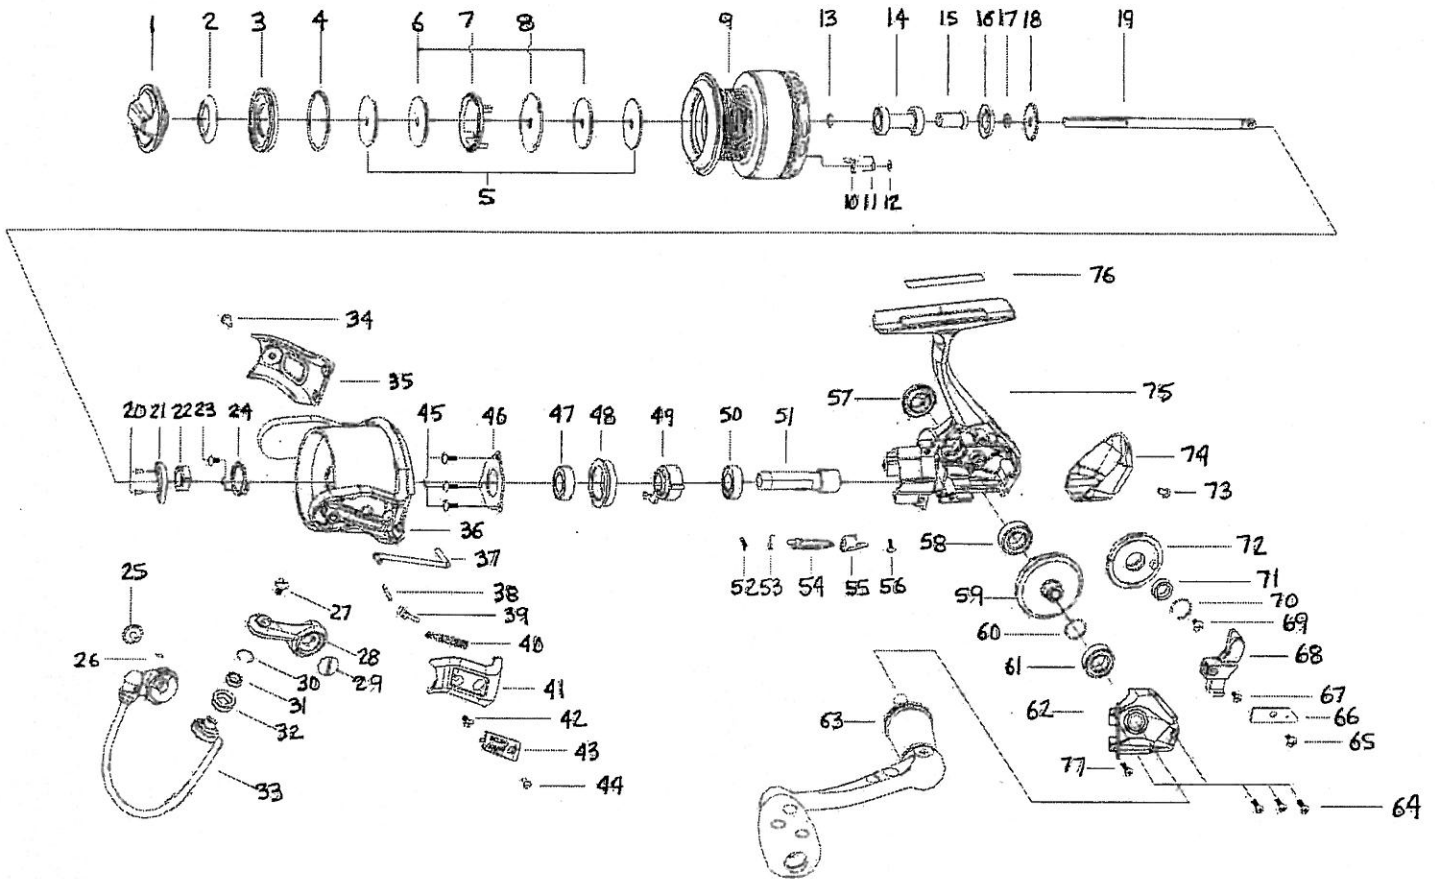

EXPLODED VIEW C701LX

ITEM#	DESCRIPTION	C701LX	ITEM#	DESCRIPTION	C701LX	ITEM#	DESCRIPTION	C701LX
1	DRAG KNOB ASSY	1133572	26	BALANCE BLOCK	1140831	52	OWC BEARING SPRING	1128146
2	WATERPROOF RING	1126240	27	SCREW	1126261	53	SPRING	1102147
3	SPOOL COVER	1126241	28	BAIL ARM	1133576	54	ANTI-REVERSE LEVER	1126283
4	"O" RING	1126242	29	SCREW	1126260	55	ANTI-REVERSE BUTTON	1133581
5	KEY WASHER	1126243	30	"C" RETAINER	1126263	56	SCREW	1111492
6	WASHER	1126244	31	BALL BEARING	1126264	57	HANDLE SCREW CAP	1133582
7	DRAG KEY RING	1126245	32	LINE ROLLER	1126265	58	BALL BEARING	1126286
8	EARED WASHER	1126246	33	BAIL ASSY	1140832	59	DRIVE GEAR	1126287
9	SPOOL ASSY ALUM	1133573	34	SCREW	1126267	60	WASHER	1085287
10	SPOOL ASSY ALUM SPARE	1133574	35	ROTOR COVER	1133578	61	BALL BEARING	1126288
11	CLICK GEAR	1126248	36	ROTOR W/WEIGHTS	1140833	62	BODY COVER	1133583
12	CLICK SPRING	1126249	37	KICK LEVER	1126270	63	HANDLE ASSY	1133584
13	"O" RETAINER	1126250	38	BAIL LEVER	1126271	64	SCREW	1126291
14	"C" RETAINER	1126251	39	BAIL SLIDER	1126272	65	SCREW	1126292
15	SLEEVE	1133575	40	SPRING	1126273	66	SLIDER RETAINER	1126293
16	RETAINER SLEEVE	1126253	41	ROTOR COVER	1133580	67	SCREW	1128145
17	WATERPROOF RING	1126254	42	SCREW	1126275	68	SLIDER	1126294
18	WATERPROOF RING	1126255	43	ROTOR LOGO PLATE	1126276	69	SCREW	1126295
19	CLICK GEAR	1126256	44	SCREW	1126267	70	"C" RETAINER	1128147
20	MAIN SHAFT	1126257	45	SCREW	1126277	71	BALL BEARING	1112125
21	SCREW	1111505	46	BALL BEARING RETAINER	1126278	72	OSCILLATION GEAR	1126296
22	BALANCE BLOCK	1140830	47	BALL BEARING	1127926	73	SCREW	1126297
23	NUT	1085618	48	BALL BEARING HOLDER	1127927	74	REAR COVER	1133585
24	SCREW	1128145	49	ONE WAY CLUTCH BEARING	1108907	75	BODY	1133586
25	NUT RETAINER	1126259	50	BALL BEARING	1127926	76	BODY DECORATION PLATE	1126300
	SCREW	1126260	51	PINION GEAR	1127925	77	SCREW	1129800