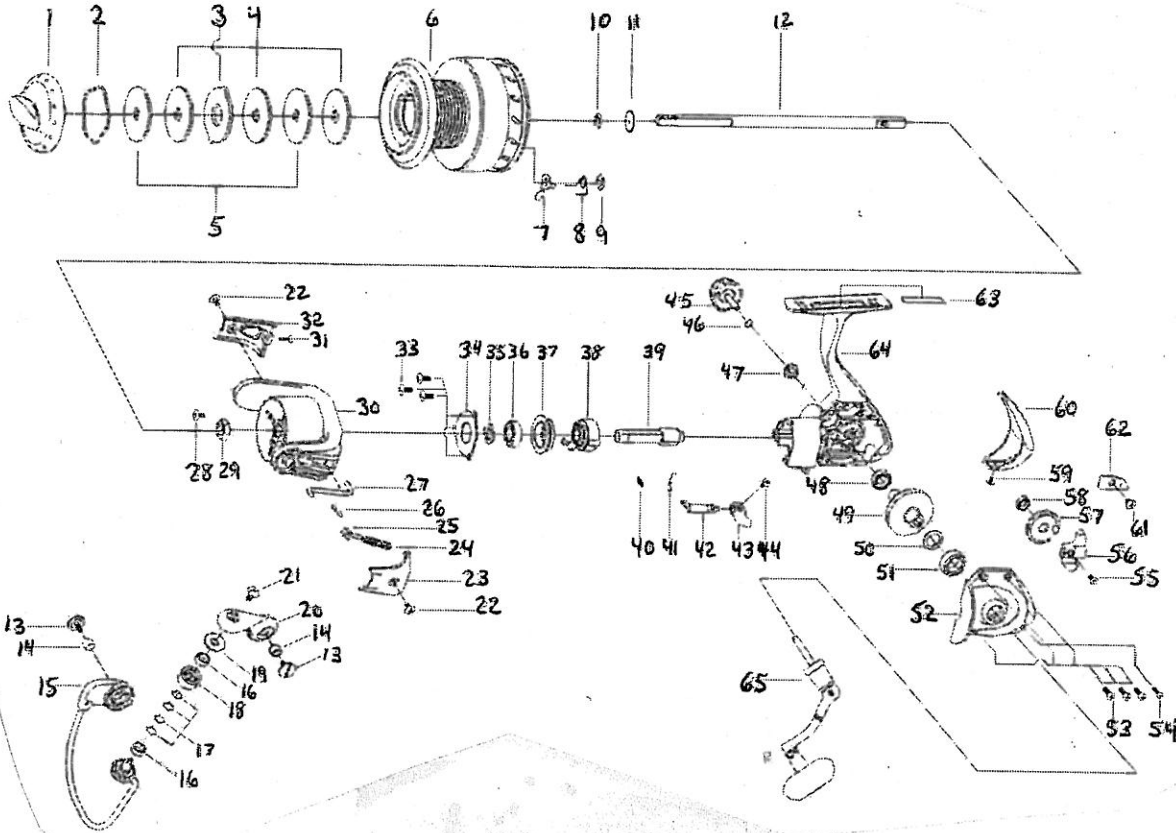

C604 ALB

PARTS LIST OF C604 ALB

ITEM	DESCRIPTION	C604ALB	ITEM	DESCRIPTION	C604ALB	ITEM	DESCRIPTION	C604ALB
1	DRAG KNOB ASSY	1131684	22	SCREW	1131697	44	SCREW	1092777
2	RETAINER RING	1085295	23	ROTOR COVER	1131698	45	HANDLE SCREW CAP	1131705
3	EARED WASHER	1108878	24	SPRING	1085306	46	WASHER	1129711
4	WASHER	1131685	25	SLIDER	1085330	47	WASHER	1092781
5	KEY WASHER	1131686	26	BAIL LEVER	1102136	48	BALL BEARING	1126286
6	SPOOL ALUM ASSY	1131687	27	KICK LEVER	1131699	49	DRIVE GEAR	1131706
6	SPOOL SPARE ASSY	1131688	28	SCREW	1131700	50	WASHER	1085287
7	CLICK GEAR	1131689	29	ROTOR NUT	1085273	51	BALL BEARING	1126279
8	CLICK SPRING	1122562	30	ROTOR	1131701	52	BODY COVER	1131707
9	"O"RETAINER	1117948	31	SCREW	1112109	53	SCREW	1126403
10	CLICK GEAR WASHER	1102115	32	ROTOR COVER	1131702	54	SCREW	1118100
11	CLICK GEAR	1131690	33	SCREW	1126451	55	SCREW	1085341
12	MAIN SHAFT	1131691	34	BALL BEARING RETAINER	1126393	56	SLIDER	1131708
13	SCREW	1131692	35	WASHER	1131703	57	OSCILLATION GEAR	1131709
14	BUSHING	1102129	36	BALL BEARING	1108909	58	BALL BEARING	1112125
15	BAIL ASSY	1131693	37	BALL BEARING HOLDER	1115558	59	SCREW	1118106
16	BALL BEARING	1085326	38	ONE WAY CLUTCH BEARING	1108907	60	REAR COVER	1131710
17	BUSHING	1131694	39	PINION GEAR	1118093	61	SCREW	1131711
18	LINE ROLLER	1131695	40	OWC BEARING SPRING	1112114	62	SLIDER RETAINER	1131712
19	LINE ROLLER BUSHING	1085324	41	SPRING	1111490	63	BODY DECORATION PLATE	1117987
20	BAIL ARM	1131696	42	ANTI-REVERSE LEVER	1131704	64	BODY	1131713
21	SCREW	1085322	43	ANTI-REVERSE BUTTON	1118096	65	HANDLE ASSY	1131714