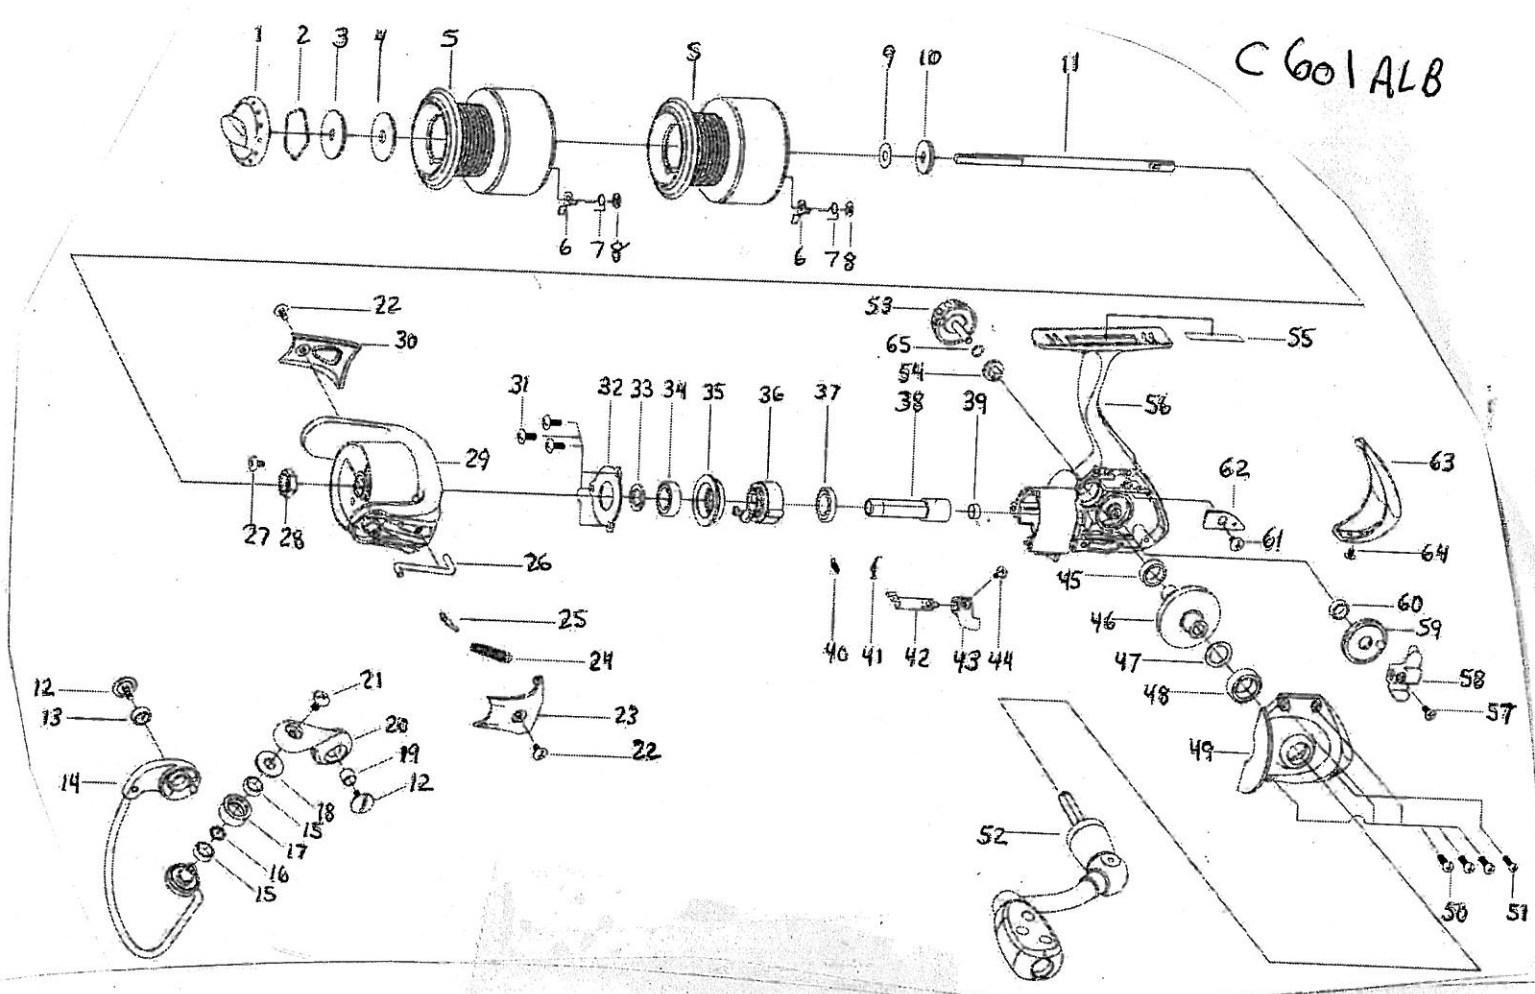

C601ALB

PARTS LIST OF C601 ALB								
ITEM	DESCRIPTION	C601ALB	ITEM	DESCRIPTION	C601ALB	ITEM	DESCRIPTION	C601ALB
1	DRAG KNOB ASSY	1132999	22	SCREW	1092845	44	SCREW	1092777
2	RETAINER RING	1085295	23	ROTOR COVER	1133005	45	BALL BEARING	1085552
3	KEY WASHER	1085296	24	SPRING	1121634	46	DRIVE GEAR	1121643
4	WASHER	1085298	25	BAIL LEVER	1085540	47	WASHER	1085551
5	SPOOL ALUM	1133000	26	KICK LEVER	1121635	48	BALL BEARING	1085552
5	SPOOL ALUM SPARE	1133001	27	SCREW	1085900	49	BODY COVER	1133008
6	CLICK GEAR	1118000	28	ROTOR NUT	1085606	50	SCREW	1121645
7	CLICK SPRING	1118001	29	ROTOR	1133006	51	SCREW	1118100
8	"O"RETAINER	1117948	30	ROTOR COVER	1133007	52	HANDLE ASSY	1133009
9	CLICK GEAR WASHER	1102056	31	SCREW	1092777	53	HANDLE SCREW CAP	1133010
10	CLICK GEAR	1085271	32	BALL BEARING RETAINER	1102077	54	WASHER	1102098
11	MAIN SHAFT	1121627	33	WASHER	1102096	55	BODY DECORATION PLATE	1117987
12	SCREW	1117951	34	BALL BEARING	1085544	56	BODY	1133011
13	BALL BEARING	1110172	35	BALL BEARING HOLDER	1121934	57	SCREW	1121647
14	BAIL ASSY	1133002	36	ONE WAY CLUTCH BEARING	1121935	58	SLIDER	1121648
15	BALL BEARING	1121629	37	BALL BEARING	1085544	59	OSCILLATION GEAR	1121649
16	WASHER	1109607	38	PINION GEAR	1121639	60	BALL BEARING	1121650
17	LINE ROLLER	1133003	39	BUSHING	1121640	61	SCREW	1118106
18	LINE ROLLER BUSHING	1118013	40	OWC BEARING SPRING	1121641	62	SLIDER RETAINER	1121651
19	BUSHING	1121631	41	SPRING	1102080	63	REAR COVER	1133012
20	BAIL ARM	1133004	42	ANTI-REVERSE LEVER	1121642	64	SCREW	1092710
21	SCREW	1117959	43	ANTI-REVERSE BUTTON	1138212	65	WASHER	1129711