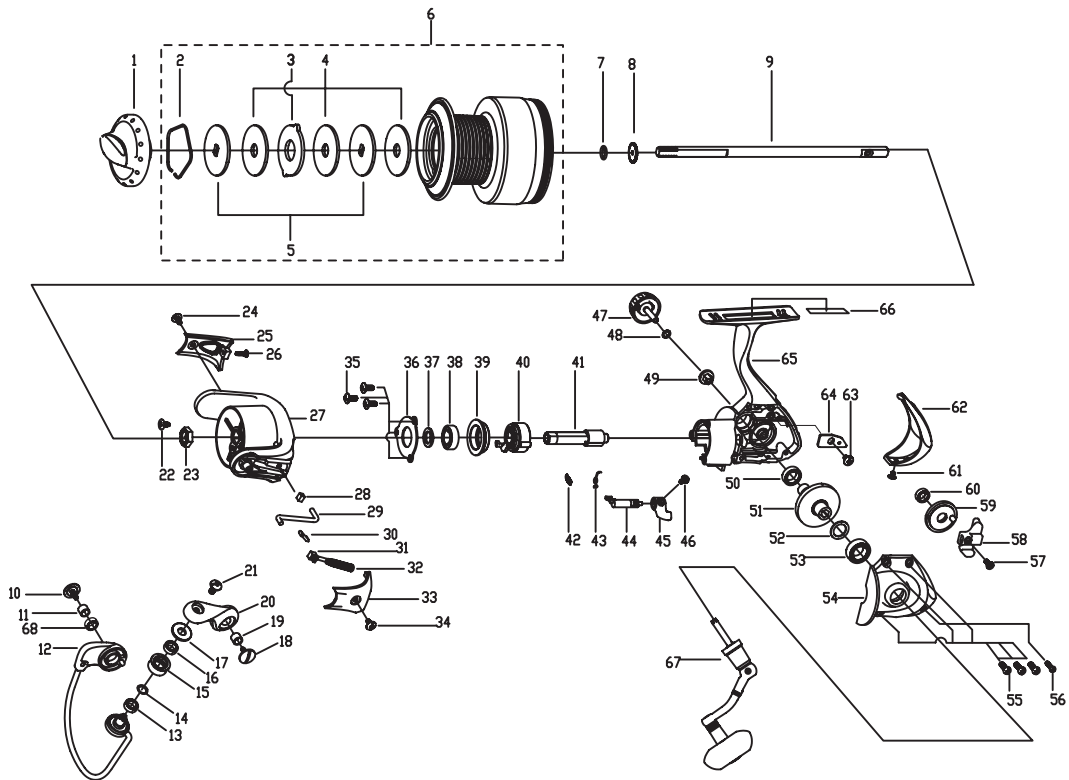

EXPLODED VIEW OF CARDINAL 554ALBi

PART LIST OF CARDINAL 554ALBi

ITEM	DESCRIPTION	C554ALBi	ITEM	DESCRIPTION	C554ALBi
1	DRAG KNOB ASSY	1262853	35	SCREW	1126451
2	RETAINER RING	1085295	36	BALL BEARING RETAINER	1126393
3	EARED WASHER	1108878	37	WASHER	1131703
4	WASHER	1131685	38	BALL BEARING	1108909
5	KEY WASHER	1131686	39	BALL BEARING HOLDER	1115558
6	SPOOL ALUM ASSY	1262854	40	ONE WAY CLUTCH BEARING	1102144
7	CLICK GEAR WASHER	1102115	41	PINION GEAR	1118093
8	CLICK GEAR	1131690	42	OWC BEARING SPRING	1112114
9	MAIN SHAFT	1131691	43	SPRING	1111490
10	SCREW	1131692	44	ANTI-REVERSE LEVER	1131704
11	BUSHING	1118076	45	ANTI-REVERSE BUTTON	1141444
12	BAIL ASSY	1262855	46	SCREW	1141445
13	BALL BEARING	1085326	47	HANDLE SCREW CAP	1141463
14	BUSHING	1131694	48	"O" RING	1120981
15	LINE ROLLER	1141482	49	WASHER	1092781
16	BALL BEARING	1085326	50	BALL BEARING	1126286
17	BUSHING	1085324	51	DRIVE GEAR	1131706
18	SCREW	1131692	52	WASHER	1085287
19	BUSHING	1102065	53	BALL BEARING	1126279
20	BAIL ARM	1262856	54	BODY COVER	1262858
21	SCREW	1085322	55	SCREW	1141448
22	SCREW	1131700	56	SCREW	1118100
23	ROTOR NUT	1085273	57	SCREW	1085341
24	SCREW	1141440	58	SLIDER	1131708
25	ROTOR COVER	1141484	59	OSCILLATION GEAR	1131709
26	SCREW	1126451	60	BALL BEARING	1112125
27	ROTOR	1262857	61	SCREW	1141451
28	BALANCE BLOCK	1141486	62	REAR COVER	1141489
29	KICK LEVER	1131699	63	SCREW	1131711
30	BAIL LEVER	1102136	64	SLIDER RETAINER	1131712
31	SLIDER	1085330	65	BODY	1262859
32	SPRING	1085306	66	BODY DECORATION PLATE	1141453
33	ROTOR COVER	1141487	67	HANDLE ASSY	1144044
34	SCREW	1141440	68	BALL BEARING	1110172