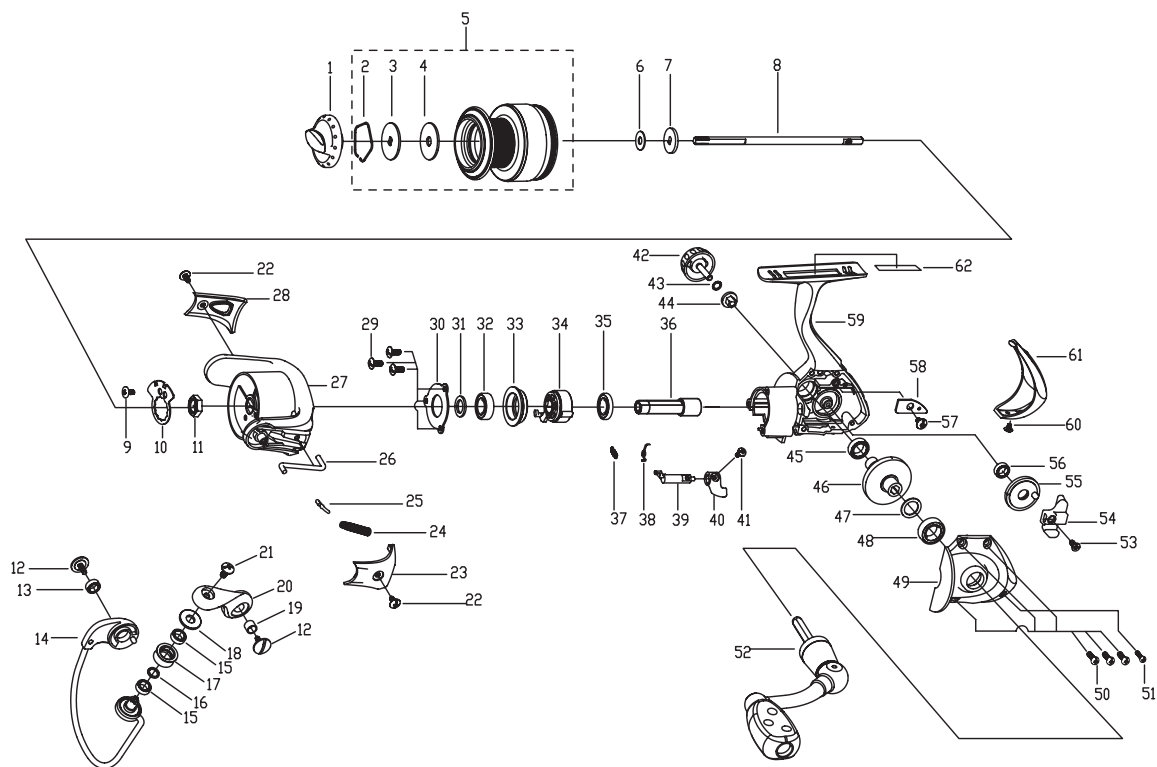

EXPLODED VIEW OF CARDINAL 551ALBi

PART LIST OF CARDINAL 551ALBi

ITEM	DESCRIPTION	C551ALBi	ITEM	DESCRIPTION	C551ALBi
1	DRAG KNOB ASSY	1262881	32	BALL BEARING	1085544
2	RETAINER RING	1085295	33	BALL BEARING HOLDER	1121934
3	KEY WASHER	1085296	34	ONE WAY CLUTCH BEARING	1121935
4	WASHER	1085298	35	BALL BEARING	1085544
5	SPOOL ALUM ASSY	1262882	36	PINION GEAR	1121639
6	CLICK GEAR WASHER	1102056	37	OWC BEARING SPRING	1121641
7	CLICK GEAR	1085271	38	SPRING	1102080
8	MAIN SHAFT	1121627	39	ANTI-REVERSE LEVER	1121642
9	SCREW	1141435	40	ANTI-REVERSE BUTTON	1141444
10	NUT RETAINER	1141436	41	SCREW	1141445
11	ROTOR NUT	1085606	42	HANDLE SCREW CAP	1141446
12	SCREW	1117951	43	"O" RING	1120981
13	BUSHING	1102129	44	WASHER	1102098
14	BAIL ASSY	1262883	45	BALL BEARING	1085552
15	BALL BEARING	1121629	46	DRIVE GEAR	1121643
16	WASHER	1109607	47	WASHER	1085551
17	LINE ROLLER	1141438	48	BALL BEARING	1085552
18	LINE ROLLER BUSHING	1118013	49	BODY COVER	1262886
19	BUSHING	1121631	50	SCREW	1141448
20	BAIL ARM	1262884	51	SCREW	1118100
21	SCREW	1117959	52	HANDLE ASSY	1141449
22	SCREW	1141440	53	SCREW	1121647
23	ROTOR COVER	1141441	54	SLIDER	1121648
24	SPRING	1121634	55	OSCILLATION GEAR	1121649
25	BAIL LEVER	1085540	56	BALL BEARING	1121650
26	KICK LEVER	1121635	57	SCREW	1118106
27	ROTOR	1262885	58	SLIDER RETAINER	1121651
28	ROTOR COVER	1141443	59	BODY	1262887
29	SCREW	1092777	60	SCREW	1141451
30	BALL BEARING RETAINER	1102077	61	REAR COVER	1141452
31	WASHER	1102096	62	BODY DECORATION PLATE	1141453