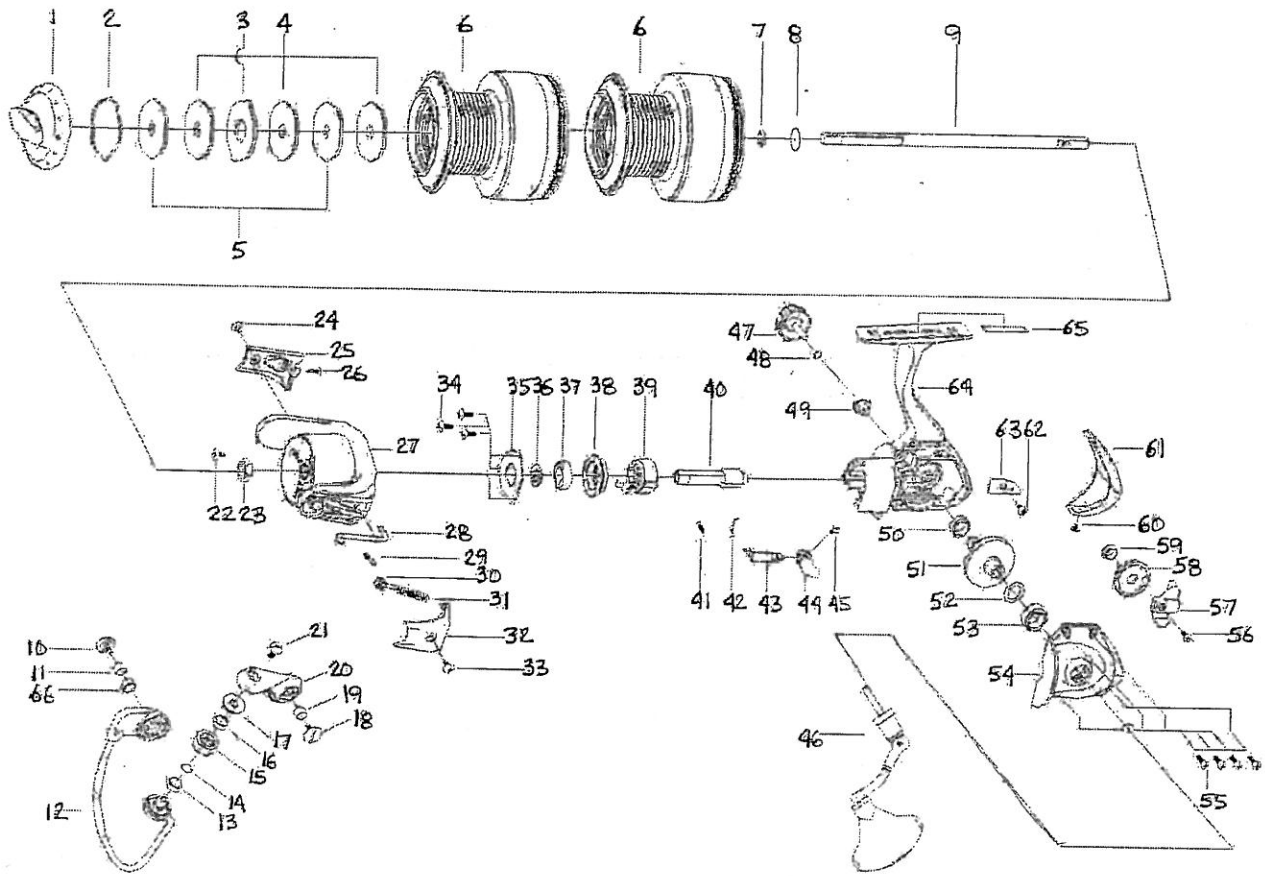

C506 ALB i

PARTS LIST OF C506ALBI

ITEM#	DESCRIPTION	C506ALBi	ITEM#	DESCRIPTION	C506ALBi	ITEM#	DESCRIPTION	C506ALBi
1	DRAG KNOB ASSY	1141491	23	ROTOR NUT	1085302	46	HANDLE ASSY	1141501
2	RETAINER RING	1085295	24	SCREW	1141440	47	HANDLE SCREW CAP	1141463
3	EARED WASHER	1108878	25	ROTOR COVER	1141497	48	"O" RING	1120981
4	WASHER	1131685	26	SCREW	1112109	49	WASHER	1092781
5	KEY WASHER	1131686	27	ROTOR	1141498	50	BALL BEARING	1108910
6	SPOOL ALUM ASSY	1141492	28	KICK LEVER	1131727	51	DRIVE GEAR	1131733
6	SPOOL SPARE ASSY	1141493	29	BAIL LEVER	1102136	52	WASHER	1085315
7	CLICK GEAR WASHER	1085299	30	SLIDER	1085330	53	BALL BEARING	1108910
8	CLICK GEAR	1108886	31	SPRING	1114721	54	BODY COVER	1141502
9	MAIN SHAFT	1131720	32	ROTOR COVER	1141499	55	SCREW	1141448
10	SCREW	1131721	33	SCREW	1141440	56	SCREW	1085341
11	BUSHING	1114717	34	SCREW	1126451	57	SLIDER	1131735
12	BAIL ASSY	1141494	35	BALL BEARING RETAINER	1126393	58	OSCILLATION GEAR	1131736
13	BALL BEARING	1085326	36	WASHER	1131729	59	BALL BEARING	1112125
14	BUSHING	1131694	37	BALL BEARING	1108910	60	SCREW	1141451
15	LINE ROLLER	1141495	38	BALL BEARING HOLDER	1115558	61	REAR COVER	1141503
16	BALL BEARING	1085326	39	ONE WAY CLUTCH BEARING	1143799	62	SCREW	1131738
17	LINE ROLLER BUSHING	1085324	40	PINION GEAR	1131731	63	SLIDER RETAINER	1126453
18	SCREW	1131721	41	OWC BEARING SPRING	1112114	64	BODY	1141504
19	BUSHING	1114717	42	SPRING	1111490	65	BODY DECORATION PLATE	1141505
20	BAIL ARM	1141496	43	ANTI-REVERSE LEVER	1131704	66	BALL BEARING	1110172
21	SCREW	1085322	44	ANTI-REVERSE BUTTON	1141500			
22	SCREW	1131700	45	SCREW	1141445			