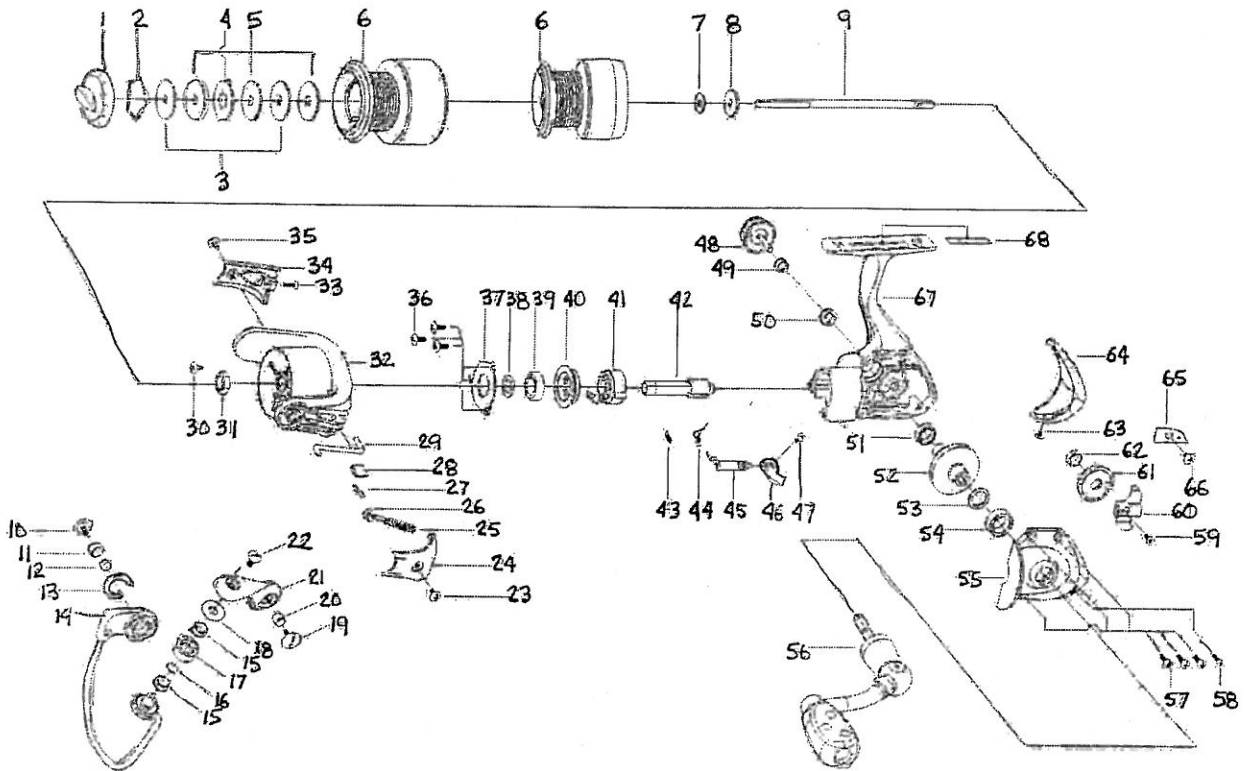

C503 ALB i

PARTS LIST OF C503ALBi

ITEM#	DESCRIPTION	C503ALBi	ITEM#	DESCRIPTION	C503ALBi	ITEM#	DESCRIPTION	C503ALBi
1	DRAG KNOB ASSY	1141454	23	SCREW	1141440	46	ANTI-REVERSE BUTTON	1141444
2	RETAINER RING	1085295	24	ROTOR COVER	1141474	47	SCREW	1141445
3	KEY WASHER	1085296	25	SPRING	1114721	48	HANDLE SCREW CAP	1141463
4	EARED WASHER	1085297	26	SLIDER	1085330	49	"O" RING	1120981
5	WASHER	1085298	27	BAIL LEVER	1102136	50	WASHER	1092781
6	SPOOL ALUM ASSY	1141469	28	BALANCE BLOCK	1118084	51	BALL BEARING	1092725
6	SPOOL GRAPHITE ASSY	1141470	29	KICK LEVER	1118086	52	DRIVE GEAR	1118097
7	CLICK GEAR WASHER	1102115	30	SCREW	1085900	53	WASHER	1085287
8	CLICK GEAR	1085271	31	ROTOR NUT	1085273	54	BALL BEARING	1085344
9	MAIN SHAFT	1118075	32	ROTOR	1141475	55	BODY COVER	1141477
10	SCREW	1102128	33	SCREW	1102139	56	HANDLE ASSY	1141465
11	BALL BEARING	1110172	34	ROTOR COVER	1141476	57	SCREW	1141466
12	BUSHING	1118076	35	SCREW	1141440	58	SCREW	1118100
13	BALANCE BLOCK	1118077	36	SCREW	1118092	59	SCREW	1085341
14	BAIL ASSY	1141471	37	BALL BEARING RETAINER	1102143	60	SLIDER	1118101
15	BALL BEARING	1110163	38	WASHER	1114764	61	OSCILLATION GEAR	1118102
16	WASHER	1110165	39	BALL BEARING	1085280	62	BALL BEARING	1098658
17	LINE ROLLER	1141472	40	BALL BEARING HOLDER	1115558	63	SCREW	1141451
18	LINE ROLLER BUSHING	1118080	41	ONE WAY CLUTCH BEARING	1102144	64	REAR COVER	1141467
19	SCREW	1102128	42	PINION GEAR	1118093	65	SLIDER RETAINER	1118105
20	BUSHING	1102065	43	OWC BEARING SPRING	1102146	66	SCREW	1118106
21	BAIL ARM	1141473	44	SPRING	1102147	67	BODY	1141478
22	SCREW	1085322	45	ANTI-REVERSE LEVER	1102148	68	BODY DECORATION PLATE	1141453