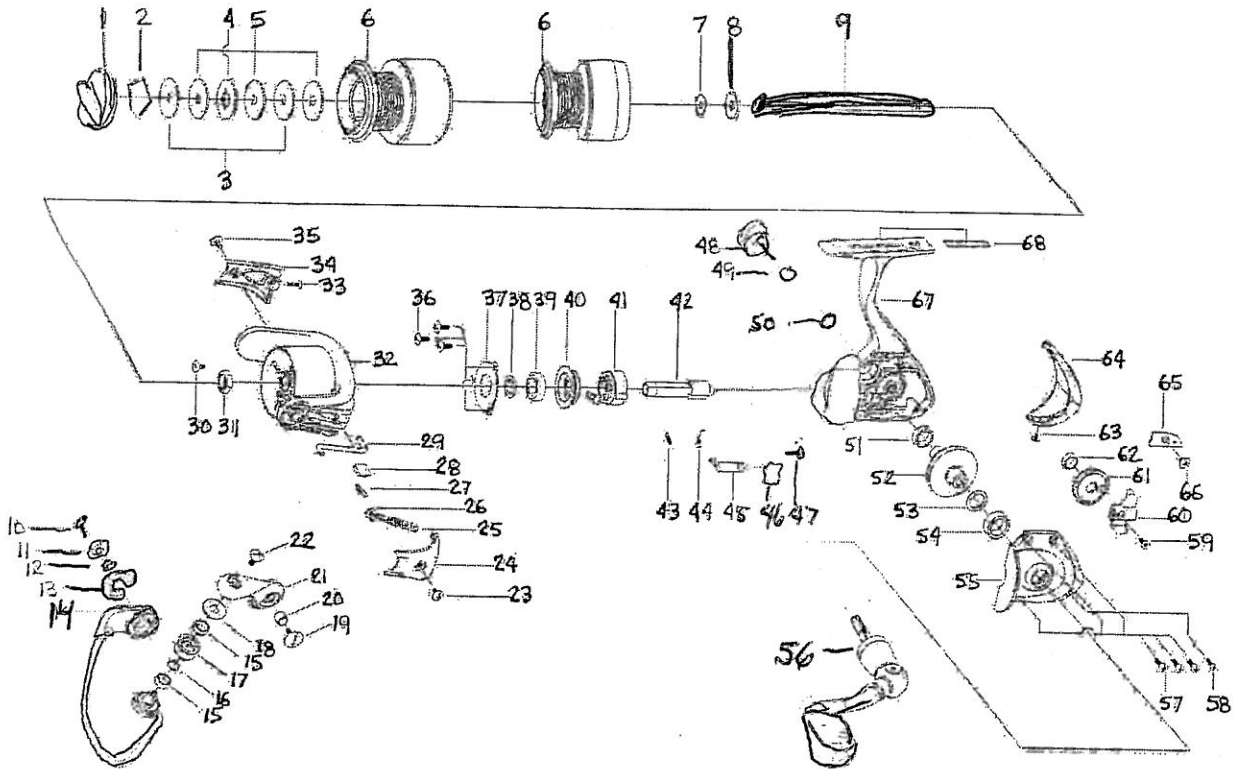

C502 ALB i

PARTS LIST OF C502ALBi

ITEM#	DESCRIPTION	C502ALBi	ITEM#	DESCRIPTION	C502ALBi	ITEM#	DESCRIPTION	C502ALBi
1	DRAG KNOB ASSY	1141454	23	SCREW	1141440	46	ANTI-REVERSE BUTTON	1141444
2	RETAINER RING	1085295	24	ROTOR COVER	1141460	47	SCREW	1141445
3	KEY WASHER	1085296	25	SPRING	1114721	48	HANDLE SCREW CAP	1141463
4	EARED WASHER	1085297	26	SLIDER	1085330	49	"O" RING	1120981
5	WASHER	1085298	27	BAIL LEVER	1102136	50	WASHER	1092781
6	SPOOL ALUM ASSY	1141455	28	BALANCE BLOCK	1118084	51	BALL BEARING	1092725
6	SPOOL GRAPHITE ASSY	1141456	29	KICK LEVER	1118085	52	DRIVE GEAR	1118097
7	CLICK GEAR WASHER	1102115	30	SCREW	1085900	53	WASHER	1085287
8	CLICK GEAR	1085271	31	ROTOR NUT	1085273	54	BALL BEARING	1085344
9	MAIN SHAFT	1118075	32	ROTOR	1141461	55	BODY COVER	1141464
10	SCREW	1102128	33	SCREW	1102139	56	HANDLE ASSY	1141465
11	BALL BEARING	1110172	34	ROTOR COVER	1141462	57	SCREW	1141466
12	BUSHING	1118076	35	SCREW	1141440	58	SCREW	1118100
13	BALANCE BLOCK	1118077	36	SCREW	1118091	59	SCREW	1085341
14	BAIL ASSY	1141457	37	BALL BEARING RETAINER	1102143	60	SLIDER	1118101
15	BALL BEARING	1110163	38	WASHER	1114764	61	OSCILLATION GEAR	1118102
16	WASHER	1110165	39	BALL BEARING	1085280	62	BALL BEARING	1098658
17	LINE ROLLER	1141458	40	BALL BEARING HOLDER	1115558	63	SCREW	1141451
18	LINE ROLLER BUSHING	1118080	41	ONE WAY CLUTCH BEARING	1102144	64	REAR COVER	1141467
19	SCREW	1102128	42	PINION GEAR	1118093	65	SLIDER RETAINER	1118105
20	BUSHING	1102065	43	OWC BEARING SPRING	1102146	66	SCREW	1118106
21	BAIL ARM	1141459	44	SPRING	1102147	67	BODY	1141468
22	SCREW	1085322	45	ANTI-REVERSE LEVER	1102148	68	BODY DECORATION PLATE	1141453