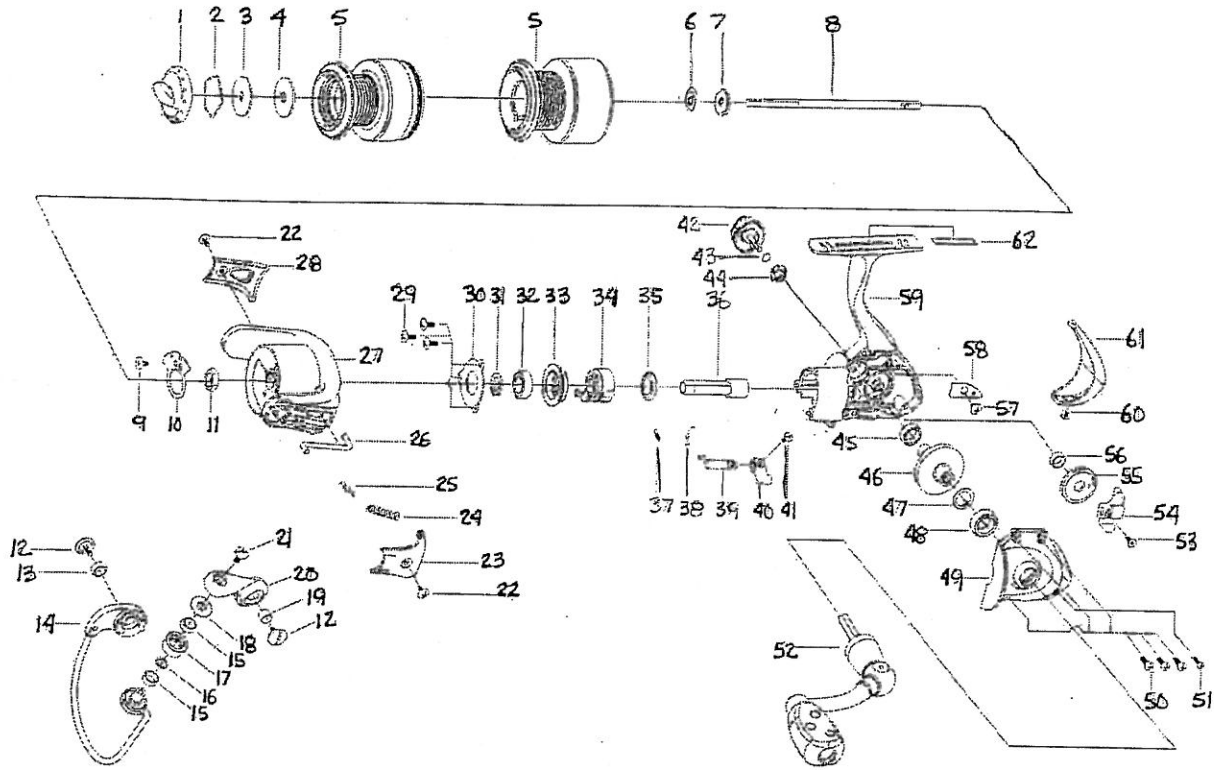

C501 ALB i

PARTS LIST OF C501ALBi

ITEM#	DESCRIPTION	C501ALBi	ITEM#	DESCRIPTION	C501ALBi	ITEM#	DESCRIPTION	C501ALBi
1	DRAG KNOB ASSY	1141432	23	ROTOR COVER	1141441	46	DRIVE GEAR	1121643
2	RETAINER RING	1085295	24	SPRING	1121634	47	WASHER	1085551
3	KEY WASHER	1085296	25	BAIL LEVER	1085540	48	BALL BEARING	1085552
4	WASHER	1085298	26	KICK LEVER	1121635	49	BODY COVER	1141447
5	SPOOL ASSY	1141433	27	ROTOR	1141442	50	SCREW	1141448
5	SPARE SPOOL ASSY	1141434	28	ROTOR COVER	1141443	51	SCREW	1118100
6	CLICK GEAR WASHER	1102056	29	SCREW	1092777	52	HANDLE ASSY	1141449
7	CLICK GEAR	1085271	30	BALL BEARING RETAINER	1102077	53	SCREW	1121647
8	MAIN SHAFT	1121627	31	WASHER	1102096	54	SLIDER	1121648
9	SCREW	1141435	32	BALL BEARING	1085544	55	OSCILLATION GEAR	1121649
10	NUT RETAINER	1141436	33	BALL BEARING HOLDER	1121934	56	BALL BEARING	1121650
11	ROTOR NUT	1085606	34	ONE WAY CLUTCH BEARING	1121935	57	SCREW	1118106
12	SCREW	1117951	35	BALL BEARING	1085544	58	SLIDER RETAINER	1121651
13	BALL BEARING	1110172	36	PINION GEAR	1121639	59	BODY	1141450
14	BAIL ASSY	1141437	37	OWC BEARING SPRING	1121641	60	SCREW	1141451
15	BALL BEARING	1121629	38	SPRING	1102080	61	REAR COVER	1141452
16	WASHER	1109607	39	ANTI-REVERSE LEVER	1121642	62	BODY DECORATION PLATE	1141453
17	LINE ROLLER	1141438	40	ANTI-REVERSE BUTTON	1141444			
18	LINE ROLLER BUSHING	1118013	41	SCREW	1141445			
19	BUSHING	1121631	42	HANDLE SCREW CAP	1141446			
20	BAIL ARM	1141439	43	"O" RING	1120981			
21	SCREW	1117959	44	WASHER	1102098			
22	SCREW	1141440	45	BALL BEARING	1085552			