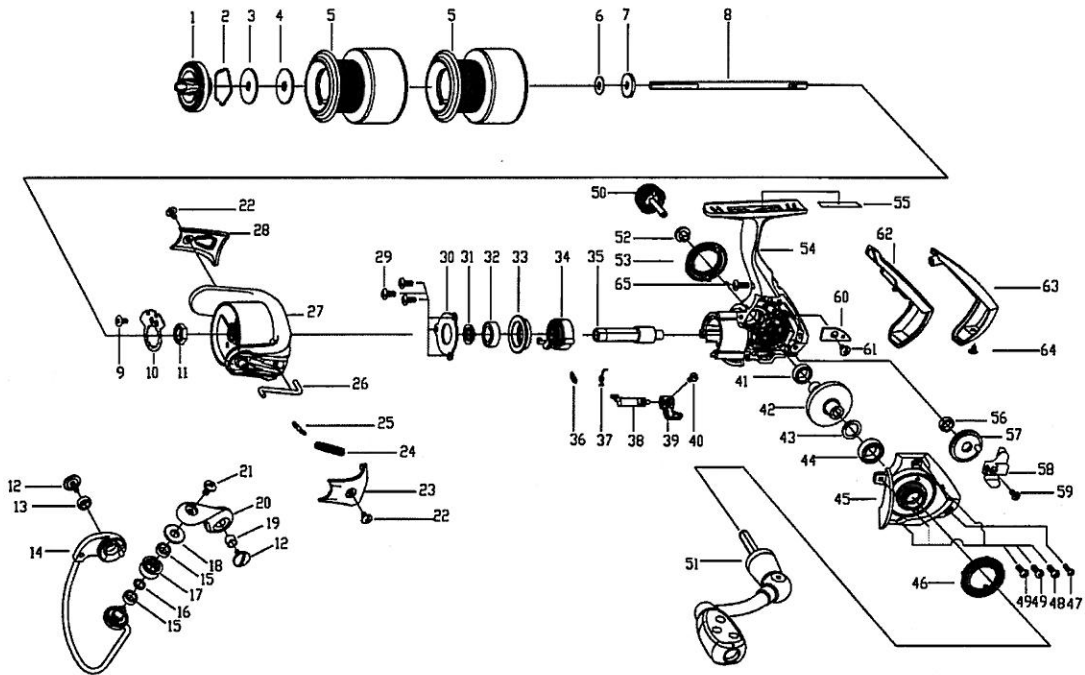

C401i

Exploded View OF C400Ui/C401i

Parts List OF C400Ui/C401i 8Pi For USA

ITEM	DESCRIPTION	C400Ui	C401i	ITEM	DESCRIPTION	C400Ui	C401i
1	DRAG KNOB ASSY	1188611	1188611	33	BALL BEARING HOLDER	1098659	1098659
2	RETAINER RING	1092606	1085295	34	ONE WAY CLUTCH BEARING	1121935	1121935
3	KEY WASHER	1092607	1085296	35	PINION GEAR	1098650	1188566
4	WASHER	1092709	1085298	36	OWC BEARING SPRING	1121641	1121641
5	FORGED SPOOL ASSY	1188612	1188613	37	SPRING	1102080	1102080
5	SPOOL GRAPHITE ASSY	1188552	1188553	38	ANTI-REVERSE LEVER	1102081	1121642
6	CLICK GEAR WASHER	1085270	1102115	39	ANTI-REVERSE BUTTON	1188625	1188625
7	CLICK GEAR	1085271	1085271	40	SCREW	1092777	1092777
8	MAIN SHAFT	1188554	1121627	41	BALL BEARING	1092725	1092725
9	SCREW	1141435	1141435	42	DRIVE GEAR	1188569	1121643
10	NUT RETAINER	1141436	1141436	43	WASHER	1085551	1085551
11	ROTOR NUT	1085606	1085606	44	BALL BEARING	1092725	1092725
12	SCREW	1117951	1117951	45	BODY COVER	1188626	1188627
13	BUSHING	1102129	1102129	46	BODY COVER PLATE	1188628	1188628
14	BAIL ASSY	1188615	1188616	47	SCREW	1197284	1197284
15	BALL BEARING	1121629	1121629	48	SCREW	1197283	1085599
16	WASHER	1109607	1109607	49	SCREW	1197283	1085599
17	LINE ROLLER	1141438	1141438	50	HANDLE SCREW CAP	1188629	1188629
18	LINE ROLLER BUSHING	1118013	1118013	51	HANDLE ASSY	1188630	1188630
19	BUSHING	1118006	1121631	52	WASHER	1102098	1102098
20	BAIL ARM	1188617	1188618	53	BODY PLATE	1188628	1188628
21	SCREW	1117959	1117959	54	BODY	1188631	1188632
22	SCREW	1125962	1125962	55	BODY DECORATION PLATE	1117987	1117987
23	ROTOR COVER	1188619	1188620	56	BALL BEARING	1098658	1098658
24	SPRING	1119106	1121634	57	OSCILLATION GEAR	1188577	1188578
25	BAIL LEVER	1085540	1085540	58	SLIDER	1188579	1121649
26	KICK LEVER	1118027	1121635	59	SCREW	1126454	1121647
27	ROTOR	1188621	1188622	60	SLIDER RETAINER	1121651	1121651
28	ROTOR COVER	1188623	1188624	61	SCREW	1085900	1119121
29	SCREW	1197283	1102076	62	BACK COVER OUTLINE	1188634	1188635
30	BALL BEARING RETAINER	1102077	1102077	63	REAR COVER	1188636	1188637
31	WASHER	1102096	1102096	64	SCREW	1102076	1102076
32	BALL BEARING	1085544	1085544	65	SCREW	1197283	1117984