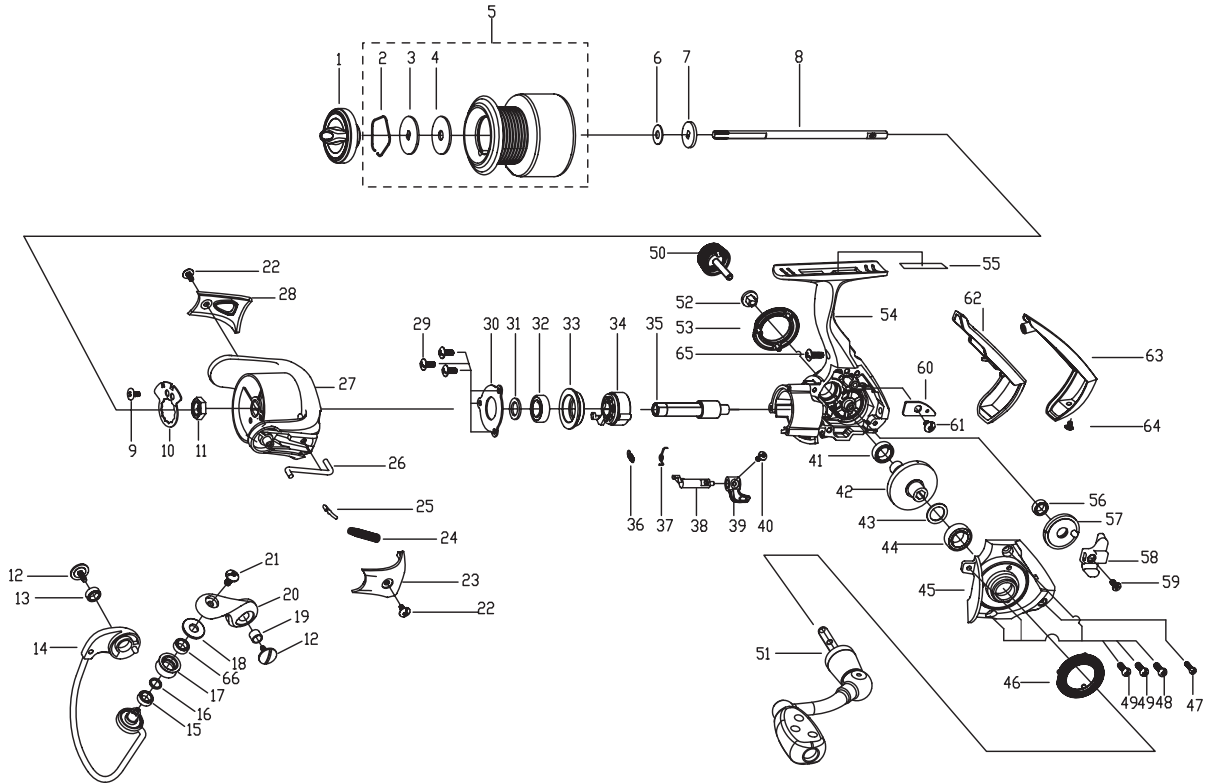

EXPLODED VIEW OF CARDINAL 4001i

PARTS LIST OF CARDINAL 4001i

ITEM	DESCRIPTION	C4001i	ITEM	DESCRIPTION	C4001i
1	DRAG KNOB ASSY	1188582	34	ONE WAY CLUTCH BEARING	1121935
2	RETAINER RING	1085295	35	PINION GEAR	1188566
3	KEY WASHER	1085296	36	OWC BEARING SPRING	1121641
4	WASHER	1085298	37	SPRING	1102080
5	ALUM SPOOL ASSY	1262860	38	ANTI-REVERSE LEVER	1121642
6	CLICK GEAR WASHER	1102115	39	ANTI-REVERSE BUTTON	1188596
7	CLICK GEAR	1085271	40	SCREW	1092777
8	MAIN SHAFT	1121627	41	BALL BEARING	1092725
9	SCREW	1141435	42	DRIVE GEAR	1121643
10	NUT RETAINER	1141436	43	WASHER	1085551
11	ROTOR NUT	1085606	44	BALL BEARING	1092725
12	SCREW	1117951	45	BODY COVER	1188599
13	BUSHING	1102129	46	BODY COVER PLATE	1262862
14	BAIL ASSY	1188587	47	SCREW	1197284
15	BALL BEARING	1121629	48	SCREW	1085599
16	WASHER	1109607	49	SCREW	1085599
17	LINE ROLLER	1141438	50	HANDLE SCREW CAP	1188601
18	LINE ROLLER BUSHING	1118013	51	HANDLE ASSY	1262863
19	BUSHING	1121631	52	WASHER	1102098
20	BAIL ARM	1188589	53	BODY PLATE	1262864
21	SCREW	1117959	54	BODY	1262865
22	SCREW	1125962	55	BODY DECORATION PLATE	1117987
23	ROTOR COVER	1188591	56	BALL BEARING	1098658
24	SPRING	1121634	57	OSCILLATION GEAR	1188578
25	BAIL LEVER	1085540	58	SLIDER	1121648
26	KICK LEVER	1121635	59	SCREW	1121647
27	ROTOR	1262861	60	SLIDER RETAINER	1121651
28	ROTOR COVER	1188595	61	SCREW	1119121
29	SCREW	1102076	62	BACK COVER OUTLINE	1262866
30	BALL BEARING RETAINER	1102077	63	REAR COVER	1188610
31	WASHER	1102096	64	SCREW	1102076
32	BALL BEARING	1085544	65	SCREW	1117984
33	BALL BEARING HOLDER	1098659	66	BALL BEARING	1121629