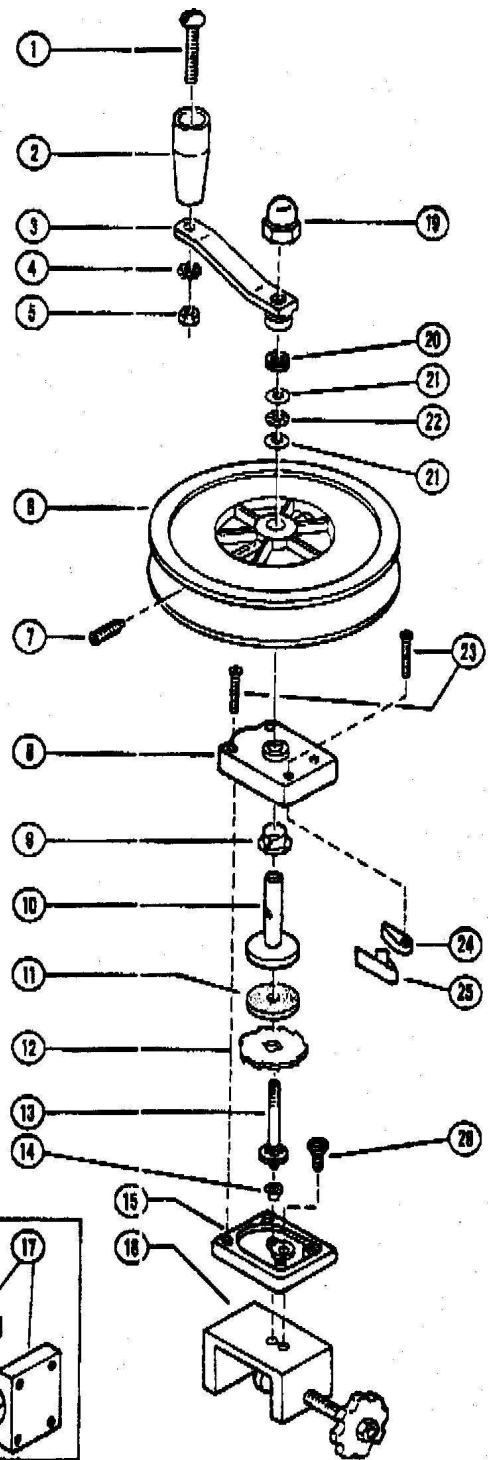

## PLANE-R-BOOM

Key No.	Part Name	Part No.	Comp. No.
1	Side plate — swivel head (left)	C2038L	0235048
2	Bearing — pulley wheel (2 needed)	C2042	9010070
3	Pulley wheel — swivel head (right)	C2353	0269726
4	Side plate — swivel head	C2039R	0235045
5	Screw — swivel head (6 needed)	C2184	9370010
6	Swivel head assembly	C2043A	2250135
7	Upper boom	C2627A	2000811
8	Small knob	C2186A	0249900
9	Large knobs (4 needed)	C2484A	2048618
10	Base	C2423	0807329
11	Base plate	C2269	2200893
12	Allen screw (2 needed)	C2421	9340100
13	Lower boom	C2628A	2000810
14	Short boom (for C2790A-C2439A)	C2224A	0810367

## PLANE-R-REEL

Key No.	Part Name	Part No.	Comp. No.
1	Bolt — crank handle (3/8-18 x 2")	C2347	9280610
2	Handle — crank	C2031	0240590
3	Crank assembly	C2288A	2202306
4	Lock washer — crank handle bolt	C2348	9430180
5	Jam nut — crank handle bolt	C2349	9130240
1, 2, 4, & 5.	Handle — package assembly	C2411A	1040910
6	Cable reel	C2300	0274735
7	Set screw (half-dog 5/16-18 x 1")	C2265	9340130
8	Cover — clutch	C2662	1821482
9	Bearing — clutch shaft	C2024	9010010
10	Clutch shaft assembly	C2698A	1800756
11	Clutch pad	C2280	1264670
12	Wheel — ratchet	C2272	1067698
13	Shaft — ratchet	C2699A	1800767
14	Bearing — ratchet shaft	C2042	9010070
15	Clutch base	C2661	1821497
16	Clamp assembly	C2410A	1819345
17	Boom clamp (2 needed)	C2663	1819471
18	Bolt — boom clamp (4 needed)	C2621	9040280
19	Nut, clutch	C2432	9130450
20	Lock washer — clutch nut	RC2318	9430180

Key No.	Part Name	Part No.	Comp. No.
21	Race — thrust bearing (2 needed)	C2690	9010310
22	Thrust bearing	C2689	9010280
23	Screw — clutch cover (4 needed)	C2918	9370190
24	Dog ratchet	C2283	9100180
25	Spring — ratchet dog	C2282	9400070
26	Screw — clutch base	C2669	9280580