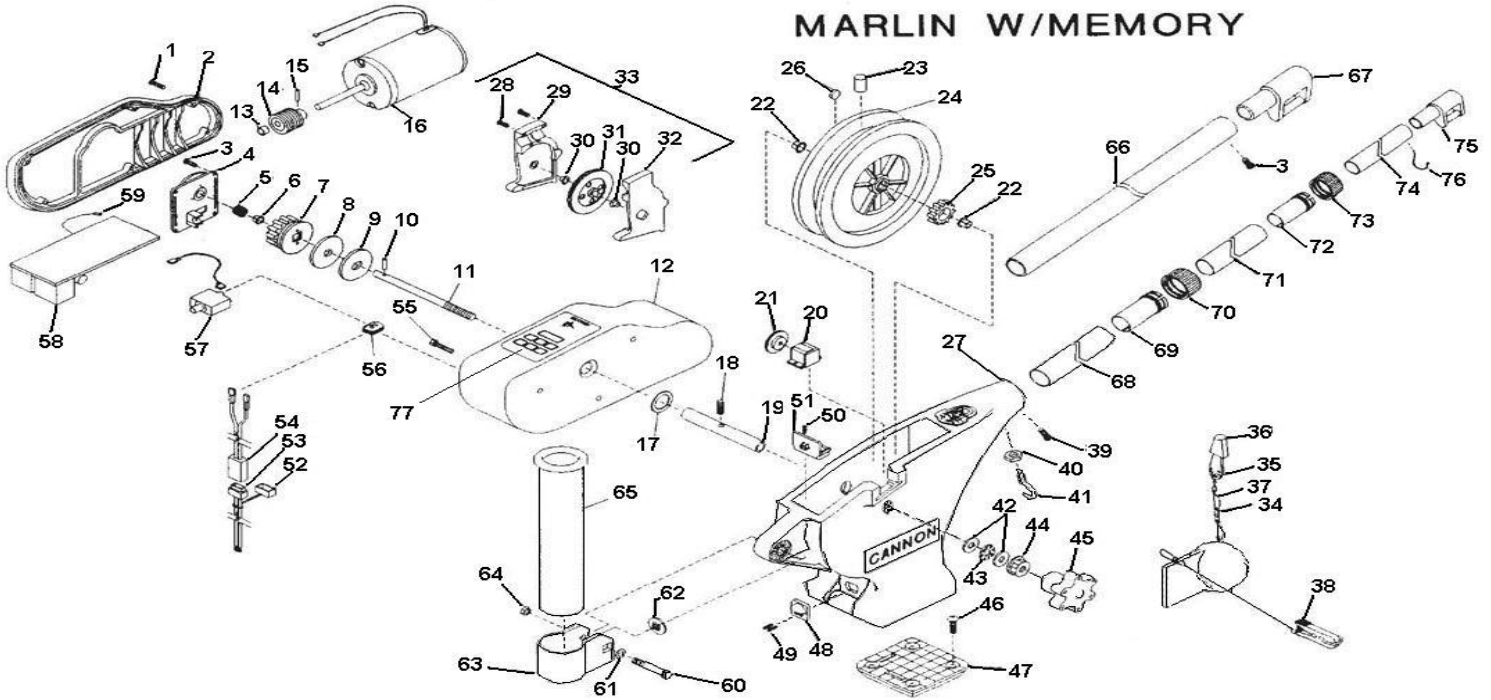

## MARLIN W/MEMORY

ITEM#	PART#	DESCRIPTION	ITEM#	PART#	DESCRIPTION	ITEM#	PART#	DESCRIPTION
1	9370002	SCREW #8 X 7/8 PAN	27	3330002	FRAME — MAIN (MID SIZE)	54	1415071	CABLE ASSY - MOTOR
2	1421070	COVER — MOTOR HOUSING	28	9370010	SCREW #4 X 1/2 PAN	55	9370205	SCREW 1/4 X 3/4 HEX)
3	9370070	SCREW #8 X 5/8 PAN	29	0267002	PLATE — SIDE (LEFT)	56	1435070	GROMMET - POWER CORD
4	4421002	COVER — GEAR CASE	30	9010070	BEARING — BRASS	57	1412070	CIRCUIT BREAKER
5	9400003	SPRING — CONTACT	31	0269726	PULLEY — CABLE	58	050008	SHORT STOP ASSY
6	9010003	NYLINER — DRIVE SHAFT	32	0267001	PLATE — SIDE (RIGHT)	59	9100070	CONN. BRASS SLEEVE
7	1433070	GEAR & DRIVER — WORM	33	2250135	HEAD ASSY — SWIVEL	60	9040310	BOLT 5/16-18 X 1-3/4 HEX
8	1264670	PAD — CLUTCH	34	2200148	SNAP AND INSULATOR	61	9430101	WASHER 5/16 FLAT
9	0467695	PLATE — CLUTCH	35	9100100	TERMINATOR	62	3352001	DISK - ROD HOLDER LOCKING
10	9250002	PIN 3/16 X 1 ROLL	36	9100101	CUSHION SLEEVE TERM.	63	3319003	CLAMP - ROD HOLDER W/SQUARE
11	1480070	SHAFT — DRIVE	37	9100620	SNAP SWIVEL MARLIN	64	9130190	NUT 5/16-18 HEX
12	4443002	MOTOR HOUSING	38	2277007	ASSY REL-CASE-PINCH-R	65	0290796	TUBE — ROD HOLDER
13	9010002	BEARING — MOTOR SHAFT	39	9280750	SCREW 1/4-20 X 3/4 PAN	66	2250364	BOOM ASSY 2 FT. (PKG.)
14	1497070	WORM	40	9130100	NUT 1/4-20 HEX	67	2216403	END —BOOM
15	9250001	PIN 3/32 X 3/4 ROLL	41	9040040	HOOK-BALL (1/4-20)	68	2290825	TUBE - BOOM BASE
16	1458001	MOTOR-12 VOLT D.C.	42	9010310	RACE — BEARING	69	2222822	COLLET - BASE TUBE
17	1479070	SEAL — "O" RING	43	9010280	BEARING — THRUST	70	2219822	CLAMP - BASE TUBE
18	9340131	SCREW 5/16-18X1	44	NLA	NUT KNURLED 3/8-24LH	71	2290629	TUBE - BOOM INTER.
19	1480071	SHAFT — REEL	45	0649001	HDW KNOB BRAKE ADJUST	72	2222323	COLLET - INTER. TUBE
20	0220126	METER ASSY — DEPTH	46	9280711	SCREW 1/4-20 X 1 TRUSS)	73	2219823	CLAMP - INTER. TUBE
21	0833561	GEAR (ONLY) DEPTH METER	47	3307002	BASE — MOUNTING (LOW PROFILE)	74	2290830	TUBE - BOOM END
22	9010001	NYLINER KEYED	48	3356052	HDW KNOB - SNAP LATCH	75	2227820	END - BOOM
23	9070500	PLUG NOT USED- USE#18	49	9370010	SCREW #4 X 1/2 PAN HD.	76	9070502	NYLON CABLE TIE
24	0274000	REEL ASSY	50	9400050	SPRING - SNAP LATCH	77	4486000	KEYPAD
25	0233560	GEAR (ONLY) REEL	51	3356050	LATCH - SNAP			
26	1459666	MAGNET REEL (2 NEEDED)	52	1416070	CAP - POWER CABLE			
			53	1415072	CABLE ASSY - BATTERY			