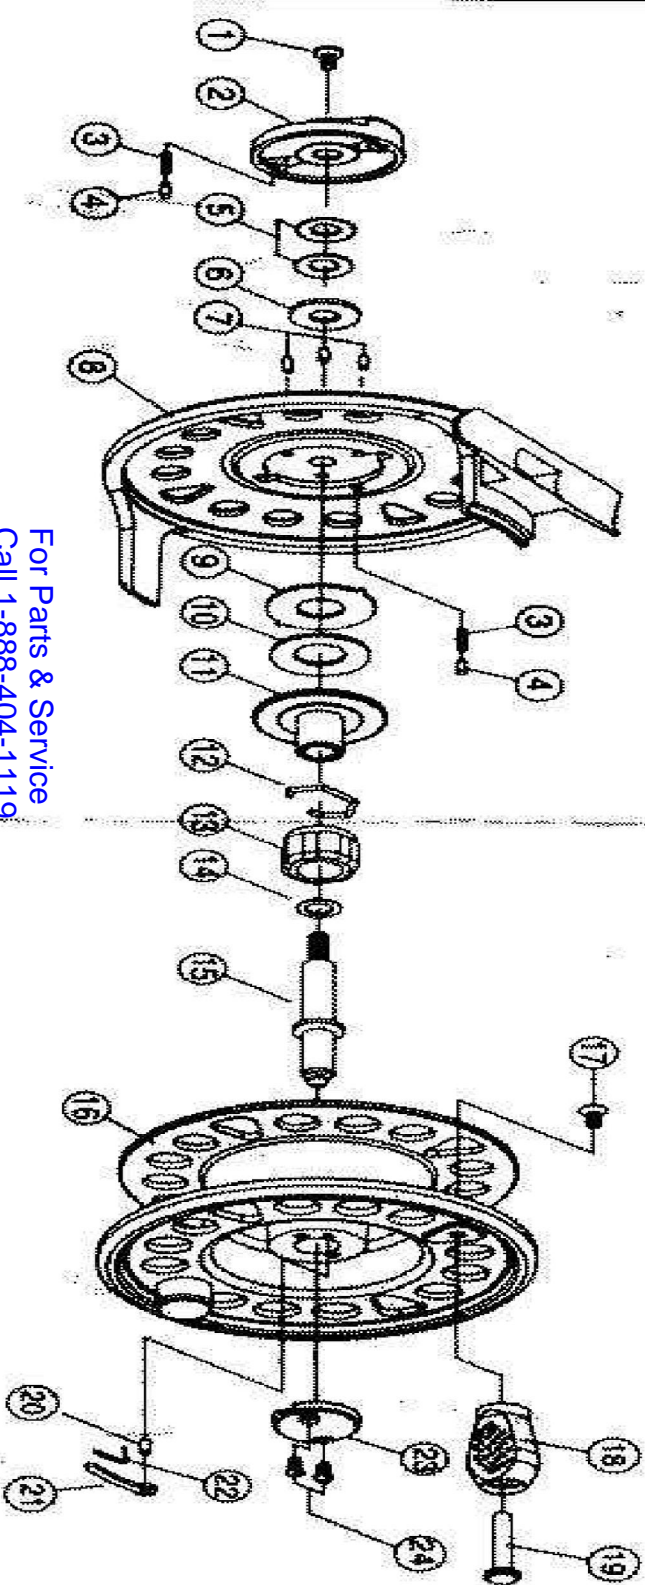

Prestige

For Parts & Service
 Call 1-888-404-1119
www.mikesreelrepair.com

NO	PART NAME	NO	PART NAME	NO	PART NAME	NO	PART NAME
1	DRAG KNOB SCREW	8	FRAME	15	MAIN SHAFT	22	SPRING(RETAINER)
2	DRAG KNOB	9	DRAG WASHER 'A'	16	SPOOL	23	RETAINER COVER
3	CLICK PIN	10	CORK WASHER	17	SCREW(H/RIVET)	24	SCREW(RETAINER COVER)
4	SPRING	11	DRAG PLATE	18	HANDLE KNOB		
5	SPRING WASHER	12	OWAY RETAINER	19	HANDLE RIVET		
6	DRAG WASHER	13	OWAY BEARING	20	RETAINER PIN		
7	PUSH PIN	14	WASHER(M/SHAFT)	21	RETAINER		