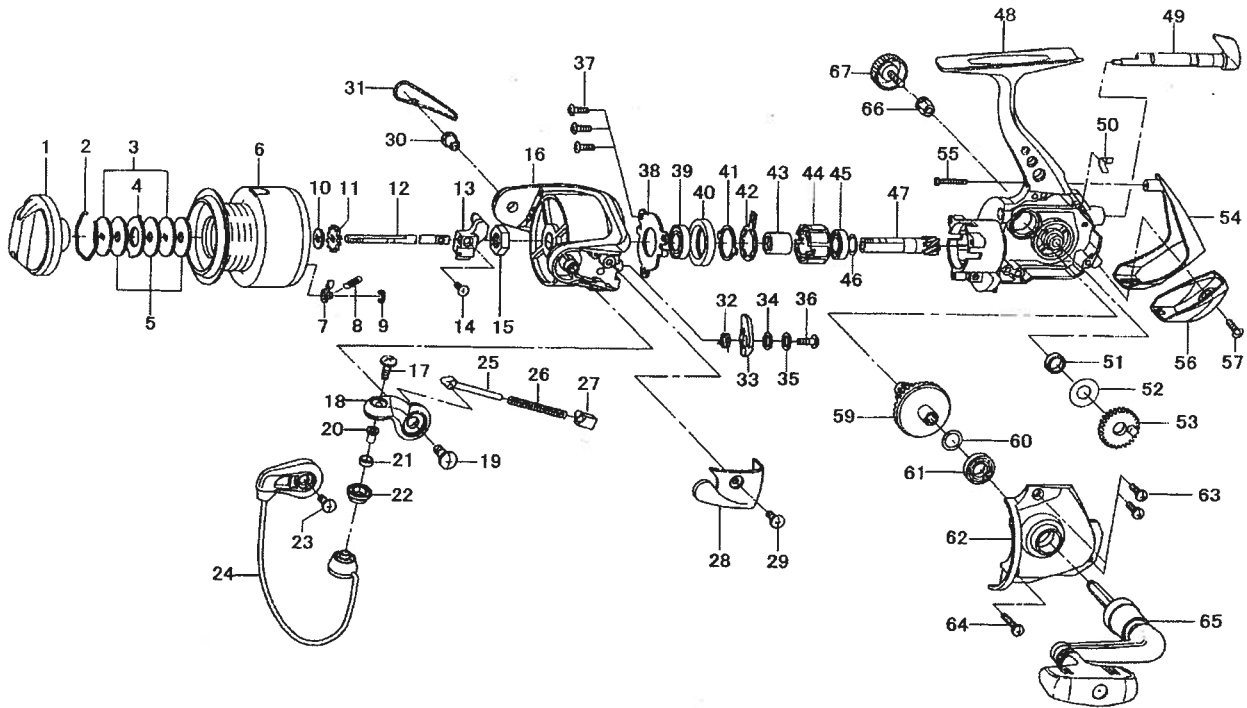

**CAPRICE 3500 / 4000**

Key No.	Parts No.	Parts Name
1	G35-5701	DRAG KNOB
2	F37-3301	DRAG WASHER RET
3	F09-4901	KEY WASHER
4	373-3603	EARED WASHER
5	E13-6001	DRAG WASHER
2-9	G35-5501	SPOOL
7	B07-5304	CLICK PAWL
8	E40-3101	CLICK SPRING
9	320-5901	CLICK RET
10	F09-4701	SPOOL WASHER
11	E46-2701	CLICK GEAR
12	G02-5701	MAIN SHAFT
13	G02-5501	OSC SLIDER
14	352-1505	OSC SLIDER SCREW
15	G12-3301	ROTOR NUT
16	G23-0207	ROTOR
17	G01-8601	LINE ROLLER SCREW
18	G19-4505	BAIL ARM
19	G22-4901	BAIL ARM SCREW
20	G15-2501	LINE ROLLER COLLAR
21	G17-3801	LINE ROLLER BUSHING
22	F62-5001	LINE ROLLER
23	351-6101	BAIL HOLDER SCREW
24	G35-4102	BAIL
25	G01-7502	BAIL SPRING SHAFT
26	G14-8601	BAIL SPRING
27	G01-7401	BAIL SPRING HOLDER
28	G23-0302	BAIL SPRING COVER
29	G20-5101	BAIL SPRING COVER SCREW
30	G19-5101	BAIL HOLDER NUT
31	G35-4301	BAIL HOLDER COVER
32	G19-4101	BAIL TRIP LEVER SPRING
33	G26-5501	BAIL TRIP LEVER
34	375-3002	BAIL TRIP LEVER WASHER A
35	375-3003	BAIL TRIP LEVER WASHER B

Key No.	Parts No.	Parts Name
36	G19-3701	BAIL TRIP LEVER SCREW
37	G33-2701	BEARING RET SCREW
38	G35-3701	BEARING RET
39	G35-3401	BALL BEARING A
40	G35-3601	BALL BEARING COLLAR
41	F64-1501	CLUTCH CAM RET
42	F64-1401	CLUTCH CAM
43	G35-3501	SPACING SLEEVE
44	G31-4501	ROLLER CLUTCH
45	G35-3401	BALL BEARING B
46	373-7814	PINION WASHER
47	G02-5301	PINION GEAR
48	G35-5301	BODY
49	G19-3111	A/R LEVER
50	G19-3301	A/R CAM SPRING
51	F13-1601	OSC GEAR COLLAR
52	G13-1700	OSC GEAR WASHER
53	F74-7801	OSC GEAR
54	G35-3902	REAR COVER A
55	G34-3701	REAR COVER SCREW A
56	G35-4001	REAR COVER B
57	G33-2701	REAR COVER SCREW B
59	G02-5601	DRIVE GEAR
60	373-7808	DRIVE GEAR WASHER
61	631-6901	BALL BEARING C
62	G35-3804	SIDE COVER
63	G33-2902	SIDE COVER SCREW A
64	G33-3002	SIDE COVER SCREW B
65	G35-5401	HANDLE
66	F72-1201	HANDLE COLLAR
67	F67-6509	HANDLE SCREW

**SPECIAL PART FOR CP4000**

Key No.	Parts No.	Parts Name
2-9	G35-6201	SPOOL