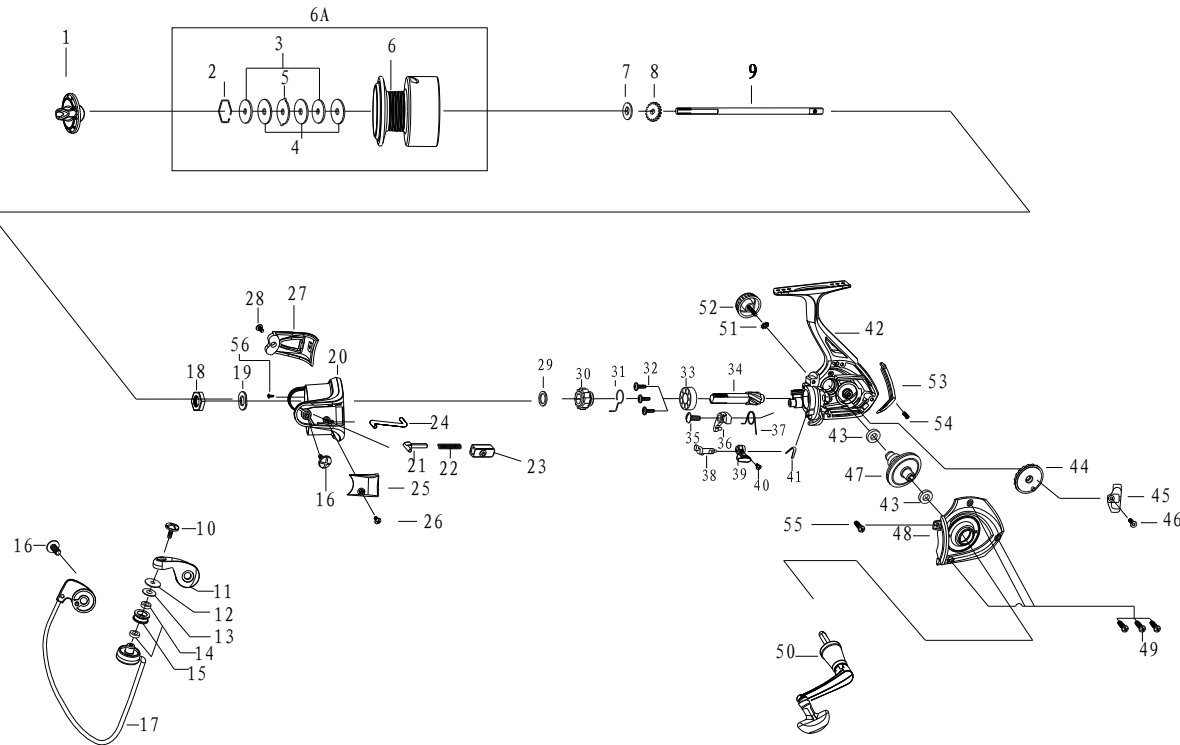

Shakespeare

CONTENDER

Model CONT 70

SKP-SP-CONTENDER 70-01

ITEM	DESCRIPTION	SAP#	ITEM	DESCRIPTION	SAP#	ITEM	DESCRIPTION	SAP#	ITEM	DESCRIPTION	SAP#
1	DRAG KNOB ASSY	1284186	14	LINE ROLLER BUSHING	1260113	28	SCREW	1260119	42	BODY ASSY	1284202
2	RETAINER RING	1271375	15	LINE ROLLER	1260056	29	WASHER	1286907	43	BUSHING	1286991
3	KEY WASHER	1271376	16	SCREW	1271394	30	RATCHET WHEEL	1286908	44	OSCILLATION GEAR	1271428
4	DRAG WASHER	1271377	17	BAIL ASSY	1286906	31	SILENT SPRING	1286989	45	SLIDER	1271429
5	EARED WASHER	1271378	18	NUT	1271386	32	SCREW	1260074	46	SCREW	1271430
6	SPOOL SUB-ASSY	1284187	19	WASHER	1284191	33	BALL BEARING (9*20*6)	1271408	47	DRIVE GEAR	1271431
6A	SPOOL ASSY	1284188	20	ROTOR	1284192	34	PINION GEAR	1271412	48	BODY COVER	1284204
7	CLICKER GEAR WASHER	1271383	21	BAIL ARM GUIDE	1271398	35	SCREW	1284199	49	SCREW	1286992
8	CLICKER GEAR	1271384	22	BAIL SPRING	1271399	36	ANTI-REVERSE PAWL	1284200	50	HANDLE ASSY	1284205
9	MAIN SHAFT	1271385	23	BAIL TRIGGER	1271400	37	ANTI-REVERSE SPRING	1286990	51	WASHER	1271418
10	SCREW	1286905	24	CLICK LEVER	1271397	38	ANTI-REVERSE LEVER	1271413	52	HANDLE SCREW CAP	1284206
11	BAIL ARM	1284190	25	ROTOR COVER	1284194	39	ANTI-REVERSE BUTTON	1284201	53	REAR COVER	1284207
12	WASHER	1260057	26	SCREW	1271402	40	SCREW	1260100	54	SCREW	1271402
13	WASHER	1287007	27	ROTOR COVER	1284195	41	ANTI-REVERSE SWITH SPRING	1260101	55	SCREW	1286993
									56	SCREW	1260122