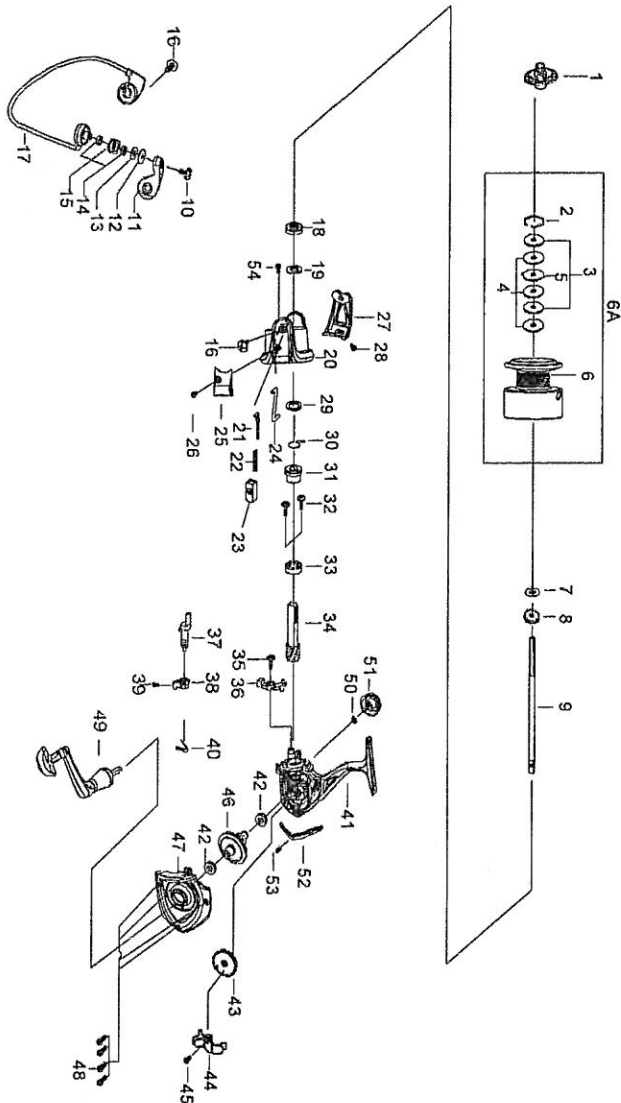

# Shakspere®

CONTENDER

Model **CONT50**

**CONT60**

SKP-SP-CONTENDER 50-60-00

ITEM	DESCRIPTION	SAP #	ITEM	DESCRIPTION	SAP #	ITEM	DESCRIPTION	SAP #	ITEM	DESCRIPTION	SAP #
1	DRAG KNOB ASSY	1287008	15	LINE ROLLER	1260056	30	SILENT SPRING	1287035	45	SCREW	1271427
2	RETAINER RING	1287009	16	SCREW	1260110	31	RATCHET WHEEL	1287036	46	DRIVE GEAR	1287047
3	KEY WASHER	1287010	17	BALL ASSY	1287021/1287022	32	SCREW	1287037	47	BODY COVER	1287048
4	DRAG WASHER	1287011	18	NUT	1287023	33	BALL BEARING	1287038	48	SCREW	1266993
5	EARED WASHER	1287012	19	WASHER	1287024	34	PINION GEAR	1287039	49	HANDLE ASSY	1287049
6	SPOOL SUB-ASSY	1287013/1287014	20	ROTOR	1287025/1287026	35	SCREW	1287040	50	WASHER	1287005
6A	SPOOL ASSY	1287015/1287016	21	BALL ARM GUIDE	1287027	36	ANTI-REVERSE PAWL	1287041	51	HANDLE SCREW/CAP	1260082
7	CLICKER GEAR WASHER	1287017	22	BALL SPRING	1287028	37	ANTI-REVERSE LEVER	1260098	52	REAR COVER	1287050
8	CLICKER GEAR	1287018	23	BALL TRIGGER	1287029	38	ANTI-REVERSE BUTTON	1260099	53	SCREW	1260119
9	MAIN SHAFT	1287019	24	CLICK LEVER	1287030/1287031	39	SCREW	1260100	54	SCREW	1260122
10	SCREW	1260059	25	ROTOR COVER	1287032	40	ANTI-REVERSE SWITCH SPRING	1260101			
11	BALL ARM	1287020	26	SCREW	1260116	41	BODY ASSY	1287042/1287043			
12	WASHER	1260057	27	ROTOR COVER	1287033	42	BUSHING	1287044			
13	WASHER	1287007	28	SCREW	1260119	43	OSCILLATION GEAR	1287045			
14	LINE ROLLER BUSHING	1260113	29	WASHER	1287034	44	SLIDER	1287046			