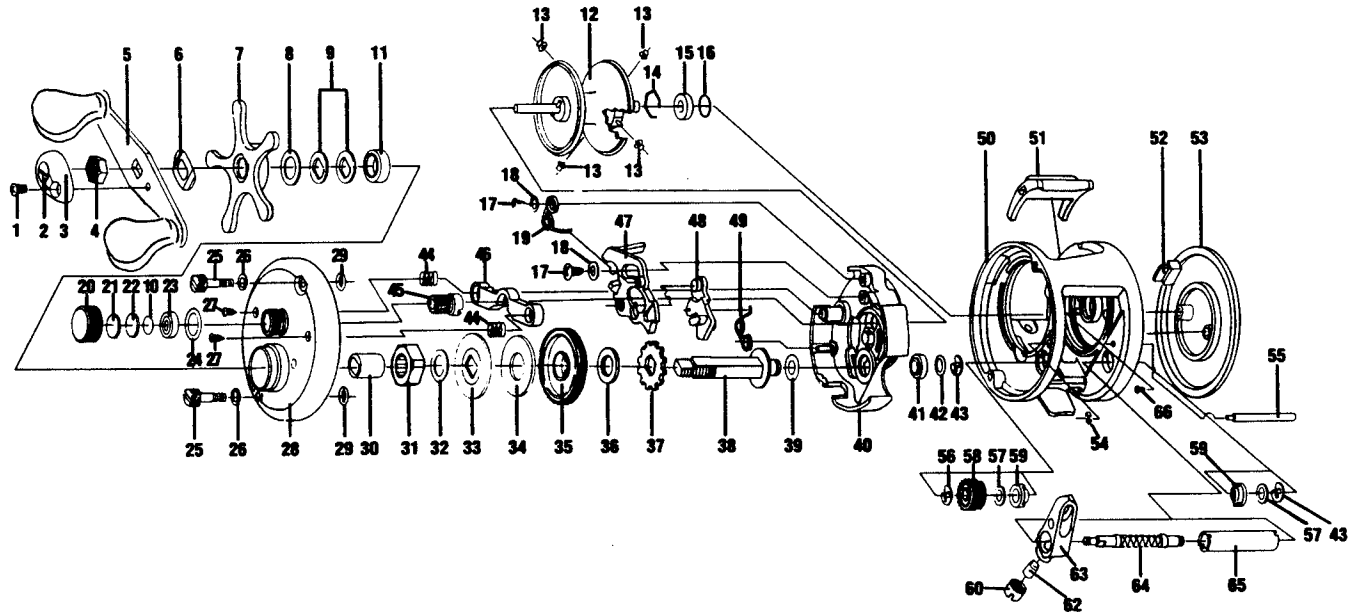

# BROWNING BGUS6

Key No.	Part No.	Description	Price	Key No.	Part No.	Description	Price
1	QW123-06	Handle Nut Cap Screw	.15	34	RR111-04	Large Drag Washer	.31
2	QT130-01	Crankhandle Nut Cap Insert	.20	35	QT012-02	Drive Gear	3.31
3	QT034-01	Crankhandle Nut Cap	.30	36	RR111-02	Small Drag Washer	.31
4	QT003-01	Crankhandle Nut	.20	37	QT083-01	Trip Ratchet	.81
5	VW318-03	Crankhandle Assembly	6.18	38	QT008-01	Crankshaft	2.31
6	QT054-01	Crankhandle Washer	.25	39	RR110-04	Crankshaft Washer	.21
7	QT355-03	Drag Star Assembly	2.90	40	QT010-01	Set Plate	2.91
8	RR110-07	Washer	.20	41	BJ017-01A	Crankshaft Bearing	5.91
9	NX046-01	Spring "D" Washer	.25	42	RR110-05	Crankshaft Bearing Washer	.21
10	QT032-05	Spool Tension Washer	.25	43	RR190-02	E-Clip	.21
11	TW058-01	Bearing	3.65	44	RR160-02	Pinion Yoke Spring	.31
12	QT321-02	Spool Assembly	14.42	45	QT011-01F	Pinion Gear	2.91
13	QT044-02A	Brake Collar	.20	46	QT025-01	Pinion Yoke	.51
14	QT080-01	Bearing Retainer	.35	47	QT039-01	Release Slider	.91
15	BJ017-02	Ball Bearing	5.90	48	QT077-01	Kick Lever	.31
16	QT032-04	Spool Shaft Washer	.25	49	RR161-01	Kick Lever Spring	.71
17	RR131-01	Release Slider Screw	.20	50	QT301-04	Frame	21.81
18	RR110-02	Washer	.20	51	QT009-01	Thumb Bar	1.91
19	RR161-02	Release Slider Spring	.30	52	QT050-01	Thumb Bar Retainer	.41
20	QT033-03	Cast Control Cap	2.10	53	QT323-03	Left Sidecover Assy	6.61
21	QT032-03	Cushion Washer	.60	54	RR190-01	E-Clip	.21
22	QT081-01	Spool Boss Tension Collar	.25	55	QT061-03	Levelwind Guide	.61
23	QT017-01	Spool Bearing	8.45	56	RR190-03	E-Clip	.21
24	MZ088-01	Tension Knob O-Ring	.25	57	RR110-03	Levelwind Washer	.21
25	QT074-04	Thumb Screw	1.40	58	QT085-02	Levelwind Gear	1.81
26	RR111-01	Thumb Screw Washer	.20	59	QT067-01	Levelwind Bushing	2.91
27	RR130-03	Right Sidecover Screw (Handle Side)	.25	60	QT007-03	Pawl Cap	1.91
28	QT324-04	Right Sidecover (Handle Side) Assy	27.50	62	QT006-02	Levelguide Pawl	.71
29	MZ088-02	Thumb Screw O-Ring	.25	63	QT347-04	Carrier Assembly	2.11
30	QW052-03	Clutch Sleeve	.50	64	QT072-01	Levelwind Shaft	2.11
31	UQ063-02	One Way Clutch	9.00	65	QT016-03	Levelwind Guard	1.71
32	RR110-06	Sleeve Washer	.20	66	RR130-01	Sidecover Screw	.21
33	QT045-01	Key Drag Washer	.45				