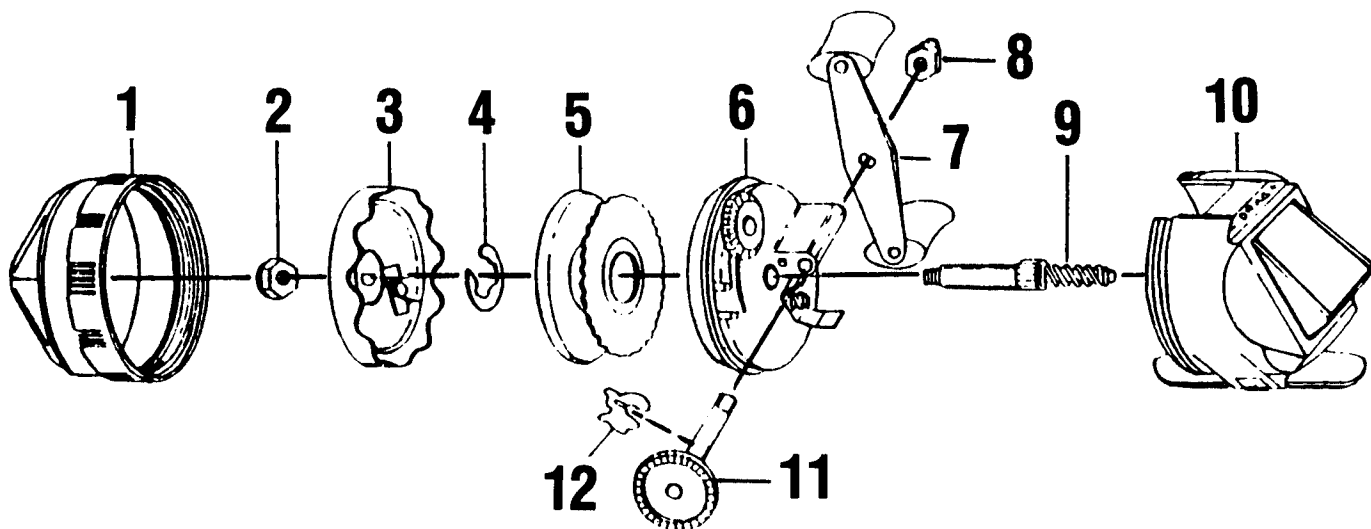

BROWNING® 540

For parts and Service
 Call toll free 1-888-404-1119
 www.mikesreelrepair.com

Key No.	Part No.	Description	Price
1	ZE324	FRONT COVER S/A	1.75
2	YE006	SPINNERHEAD NUT	0.35
3	ZE310	SPINNERHEAD S/A	1.75
4	YE034	SPOOL CLIP	0.25
5	ZE321	SPOOL - WITH LINE	2.20
6	ZE301	BODY ASSEMBLY	1.05
7	KE318-06	CRANK HANDLE ASSY	2.70
8	AZ003	CRANK NUT	0.58
9	ZE315	CENTER SHAFT	1.20
10	ZE323	BACK COVER S/A	2.78
11	ZE308	CRANK SHAFT S/A	1.05
12	SJ061	DRAG - ANTI REVERSE	0.10

Prices subject to change without notice. Prices do not include postage and handling.

PLEASE ORDER BY PART NUMBER

Rev. 6/94

Zebco Division Brunswick Corporation, Box 270, Tulsa, OK 74101 USA 918-836-5581