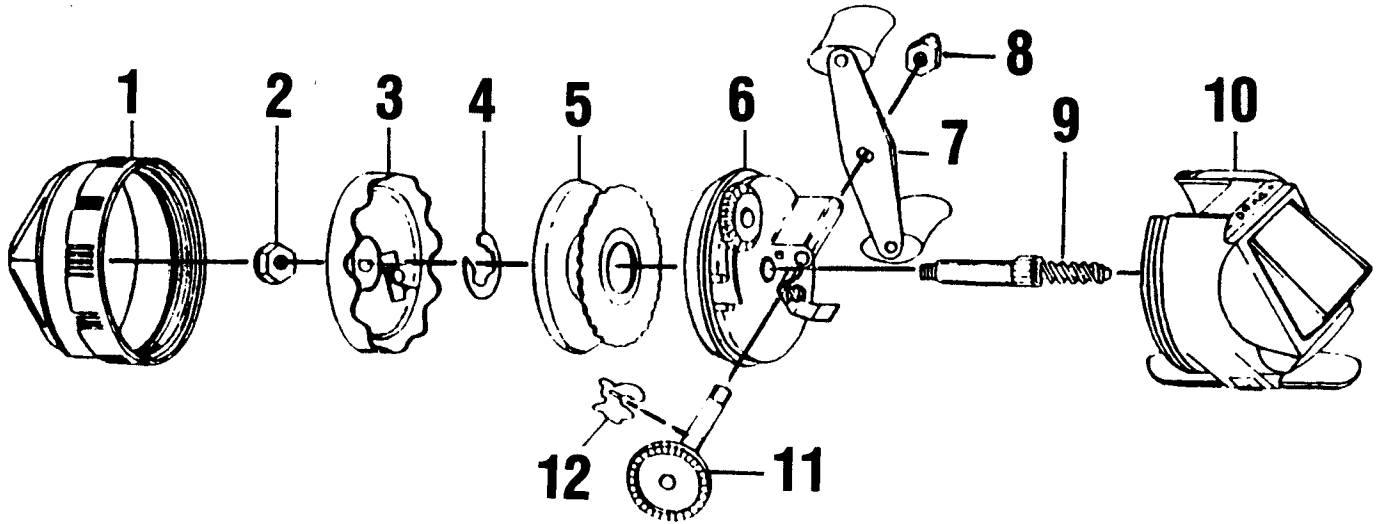

BROWNING® 520

For parts and Service
 Call toll free 1-888-404-1119
 www.mikesreelrepair.com

Key No.	Part No.	Description	Price
1	YE324	FRONT COVER S/A	1.08
2	YE006	SPINNERHEAD NUT	0.35
3	YE310	SPINNERHEAD S/A	1.60
4	YE034	SPOOL CLIP	0.25
5	YE321	SPOOL - WITH LINE	1.60
6	YE301	BODY ASSEMBLY	1.70
7	YE318	CRANK HANDLE ASSY	2.35
8	AZ003	CRANK NUT	0.58
9	YE315	CENTER SHAFT	1.10
10	YE323	BACK COVER S/A	0.16
11	SJ308	CRANK SHAFT S/A	0.70
12	SJ061	DRAG - ANTI REVERSE	0.10

Prices subject to change without notice. Prices do not include postage and handling.

PLEASE ORDER BY PART NUMBER

Rev. 6/94

Zebco Division Brunswick Corporation, Box 270, Tulsa, OK 74101 USA 918-836-5581