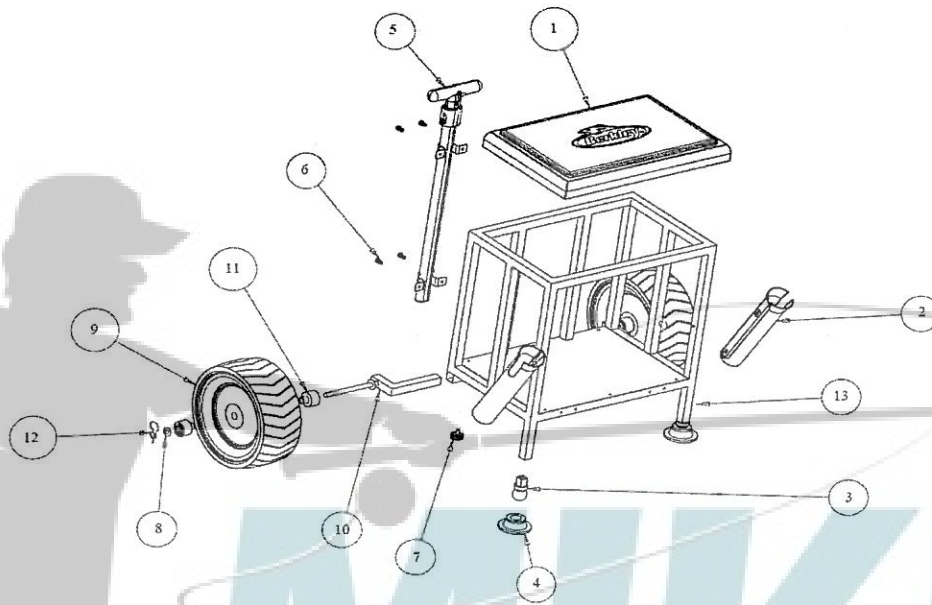

SPORTSMAN'S CART

Item #	SAP #	Description	QTY
1	1337653	Seat Assy w/ Male Strap Lock/ Seat Latches	1
2	1337640	Rod Holder	2
3	1337641	Mudfoot Ball Joint	2
4	1337654	Mudfoot	2
5	1337844	Handle Assembly	1
6	1337845	Handle Bolt	4
7	1337648	Thumb Screw	2
8	1337647	Washer	2
9	1337646	Blow Molded Wheel	2
10	1337645	Rear Axle	2
11	1337644	Spacer	4
12	1337643	Locking Pin	2
13	1337655	Frame Complete w/ Female Strap Lock/ Seat Latches	2

MIKE'S REEL REPAIR