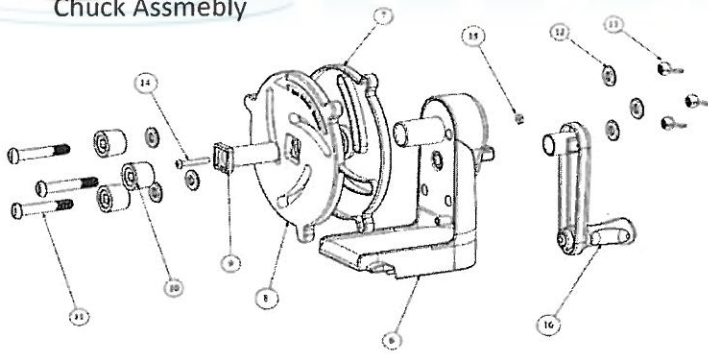

Chuck Assmebly

Part #	Description	Qty	SAP #
1	Main Body	1	1358404
2	Spool Shaft	1	1358405
3	Rubber Foot	4	1358406
4	Tension Arm Pad	1	1358407
5	Main Body Screw	10	1358408
6	Chuck Main Body	1	1358409
7	Chuck Plate 1	1	1358410
8	Chuck Plate 2	1	1358411
9	Chuck Shaft	1	1358412
10	Rubber Stop	3	1358413
11	Large Bolt	3	1358414
12	Washer	6	1358415
13	Wing Nut	3	1358416
14	Chuck Shaft Bolt	1	1358417
15	Nut	1	1358418
16	Handle Assembly	1	1358419