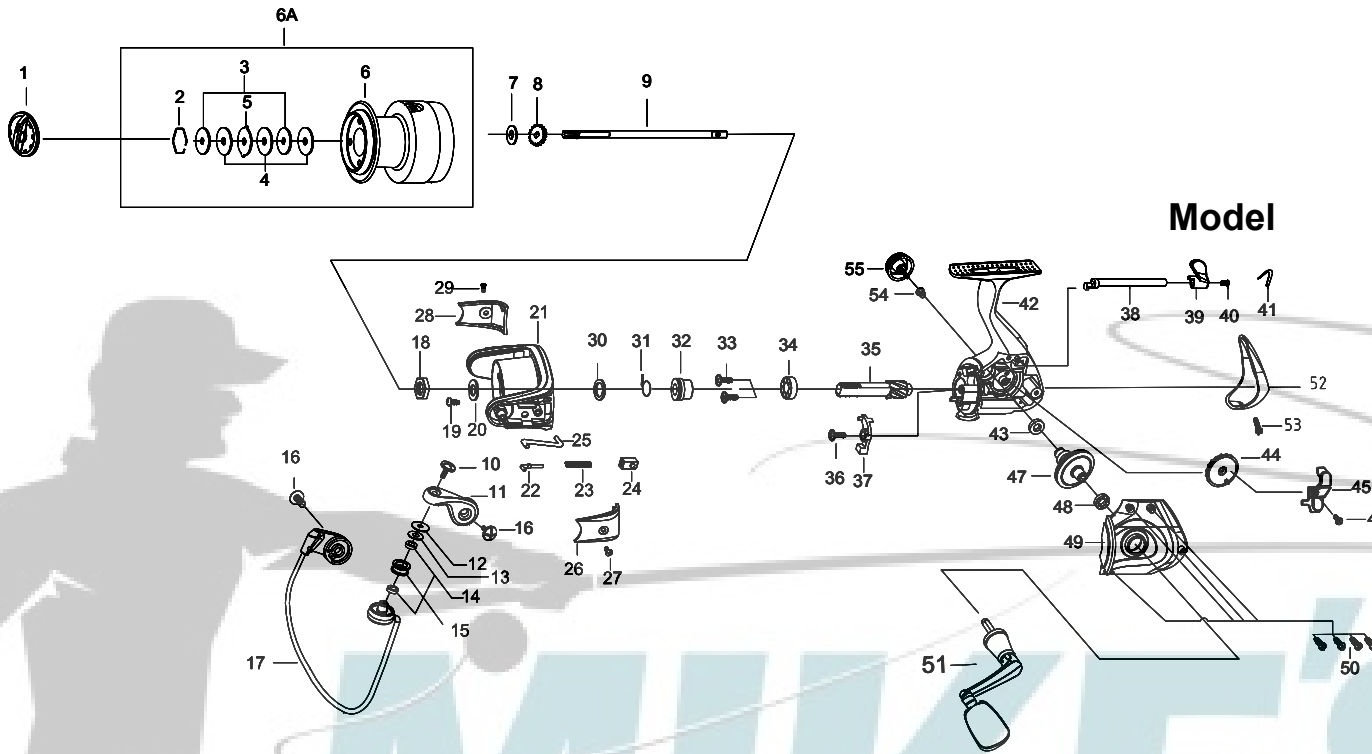

FUSION

FUSION206(ORANGE)

FUSION206(SILVER)

BER-SP-FUSION 206-ORANGE-SILVER-00

Model

ITEM	DESCRIPTION	SAP #	ITEM	DESCRIPTION	SAP #	ITEM	DESCRIPTION	SAP #
		ORANGE / SILVER			ORANGE / SILVER			ORANGE / SILVER
1	DRAG KNOB ASSY	1288418/1288434	15	LINE ROLLER	1260056	30	WASHER	1287034
2	RETAINER RING	1287009	16	SCREW	1260110	31	SILENT SPRING	1287035
3	KEY WASHER	1287010	17	BAIL ASSY	1288422/1288438	32	RATCHET WHEEL	1287036
4	DRAG WASHER	1287011	18	NUT	1288423/1288439	33	SCREW	1287037
5	EARED WASHER	1287012	19	SCREW	1260122	34	BALL BEARING	1287038
6	SPOOL SUB-ASSY	1288419/1288435	20	WASHER	1287024	35	PINION GEAR	1287039
6A	SPOOL ASSY	1288420/1288436	21	ROTOR	1288424/1288440	36	SCREW	1287040
7	CLICKER GEAR WASHER	1287017	22	BAIL ARM GUIDE	1287027	37	ANTI-REVERSE PAWL	1287041
8	CLICKER GEAR	1287018	23	BAIL SPRING	1287028	38	ANTI-REVERSE LEVER	1288427
9	MAIN SHAFT	1287019	24	BAIL TRIGGER	1287029	39	ANTI-REVERSE BUTTON	1288428/1288441
10	SCREW	1260059	25	CLICK LEVER	1287030/1287031	40	SCREW	1288429
11	BAIL ARM	1288421/1288437	26	ROTOR COVER	1288425	41	ANTI-REVERSE SWITCH SPRING	1260101
12	WASHER	1260057	27	SCREW	1260116	42	BODY ASSY	1288430/1288442
13	WASHER	1287007	28	ROTOR COVER	1288426	43	BUSHING	1287044
14	LINE ROLLER BUSHING	1260113	29	SCREW	1260116	44	OSCILLATION GEAR	1287045
						45	SLIDER	1287046
						46	SCREW	1271427
						47	DRIVE GEAR	1287047
						48	BALL BEARING	1260087
						49	BODY COVER	1288431/1288443
						50	SCREW	1286993
						51	HANDLE ASSY	1288432/1288444
						52	REAR COVER	1289970
						53	SCREW	1260119
						54	WASHER	1287005
						55	HANDLE SCREW CAP	1288433/1288445