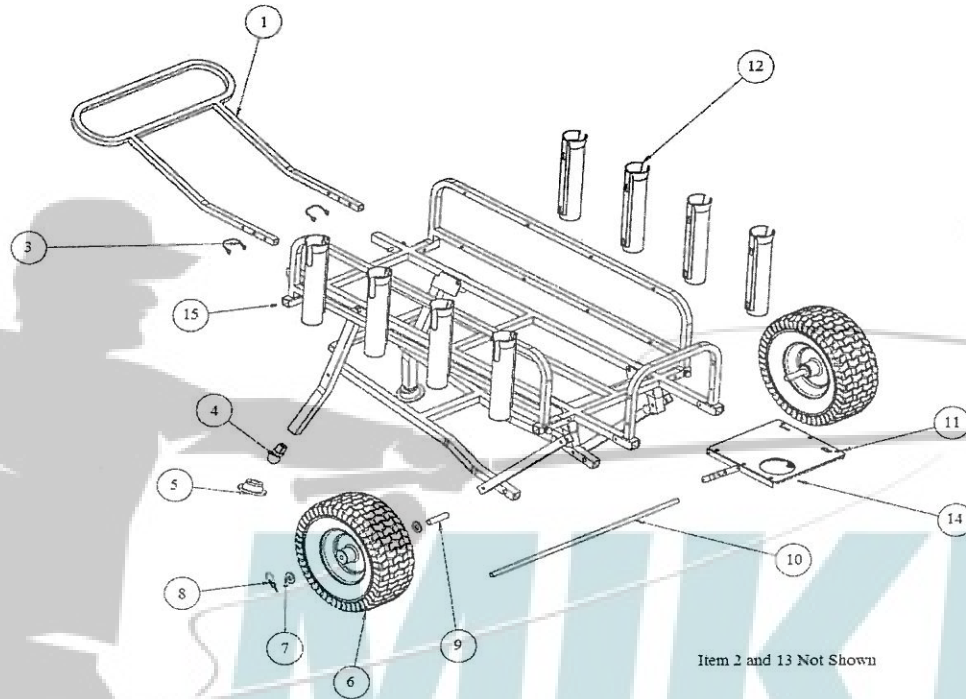

Fishing Cart 48 and 72

Item #	SAP # - Fishing Cart 48	QTY	Description	SAP # - Fishing Cart 72	QTY
1	1337656	1	Handle	1337657	1
2	1337658	1	Handle Wrap	1337658	1
3	1337659	2	Snap Pin	1337659	2
4	1337641	2	Mudfoot Ball Joint	1337641	2
5	1337654	2	Mudfoot	1337654	2
6	1337660	2	Tire Assembly	1337660	2
7	1337661	4	Washer	1337661	4
8	1337643	2	Locking Pin	1337643	2
9	1337662	2	Aluminum Spacer	1337662	2
10	1337663	1	Rear Axle	1337663	1
11	1337664	1	Cutting Board Assy including Bracing Bars	1337664	1
12	1337640	6	Rod Holder	1337640	8
13	1337665	1	Fabric Liner	1337666	1
14	1337667	1	Bait Holder Complete	1337667	1
15	1337668	20	End Caps	1337668	20

Item 2 and 13 Not Shown

MIKE'S REEL REPAIR