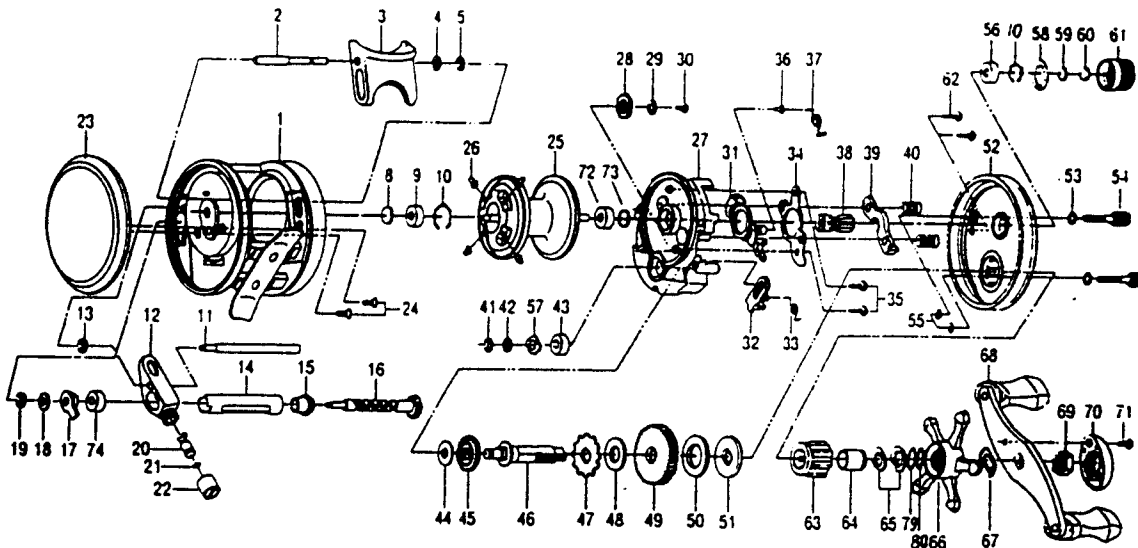

Medalist®

BC4600 BAITCAST REEL

Use this parts list for ordering replacement parts for your Medalist BC4600 Reel.

Part #	Part Name	Part #	Part Name
1	Frame	39	Yoke
2	Clutch Bar Pin	40	Yoke Spring
3	Clutch Bar	41	Retainer
4	Washer	42	Crank Shaft Was
5	Retainer (2.5)	43	Ball Bearing
8	Spacer A	44	O/S Gear Wash
9	Ball Bearing	45	O/S Gear
10	Bearing Retainer	46	Crank Shaft
11	Pillar	47	Kicking Ratchet
12	Level Wind	48	Drag Washer A
13	Retainer (2.0)	49	Drive Gear
14	Level Wind Guard	50	Drag Washer B
15	Worm Shaft Bush B	51	Key Washer
16	Worm Shaft	52	Right Side Cover
17	Worm Shaft Bush A	53	Thumb Screw Was
18	Washer	54	Thumb Screw
19	Retainer (2.5)	55	Thumb Screw Ring
20	Line Guide Pawl	56	Ball Bearing
21	Line Guide Washer	57	Crank Shaft Plate
22	Level Wind Nut	58	O-Ring
23	Left Side Cover	59	Spacer B
24	Left Side Cover Sc	60	Cushion Washe
25	Spool	61	Cast Control Cap
26	Brake Collar	62	Right Side Cover Sc
27	Set Plate	63	One Way Bearing
28	Idle Gear	64	Sleeve
29	Washer	65	Drag Spring Wash
30	Idle Gear Screw	66	Star Drag
31	Clutch Cam	67	Friction Washer
32	Kick Lever	68	Handle
33	Kick Lever Spring	69	Handle Nut
34	Cam Plate	70	Handle Nut Cap
35	Cam Plate Screw	71	Handle Nut Cap Sc
36	Spring Collar	72	Ball Bearing
37	Clutch Spring Cam	73	Bearing Retaine
38	Pinion Gear	74	Ball Bearing
		79	STAR DRAG W
		80	STAR DRAG W