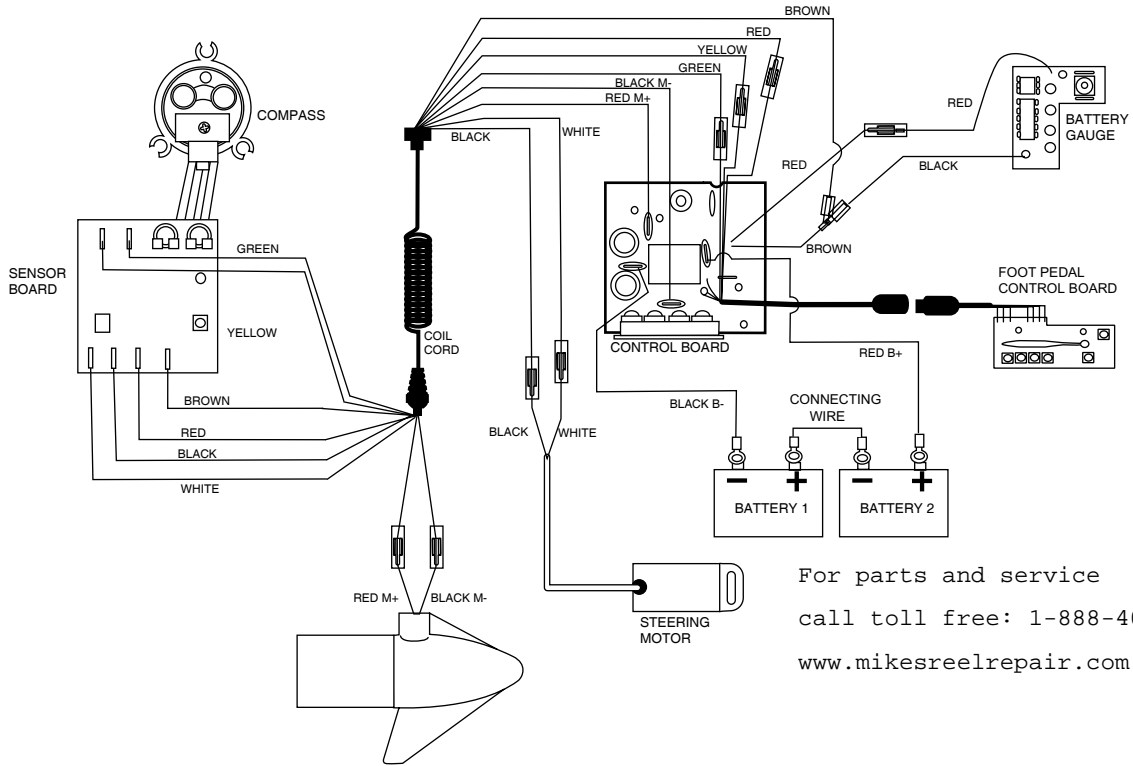

** Seal & Oring Kit P/N 2888460 * This item is part of an assembly. This item cannot be sold separately due to machining and /or assembly that is required.
For parts and service

P/N 2304918

REV.C 7-05

For parts and service
call toll free: 1-888-404-1119
www.mikesreelrepair.com

For parts and service
call toll free: 1-888-404-1119
www.mikesreelrepair.com