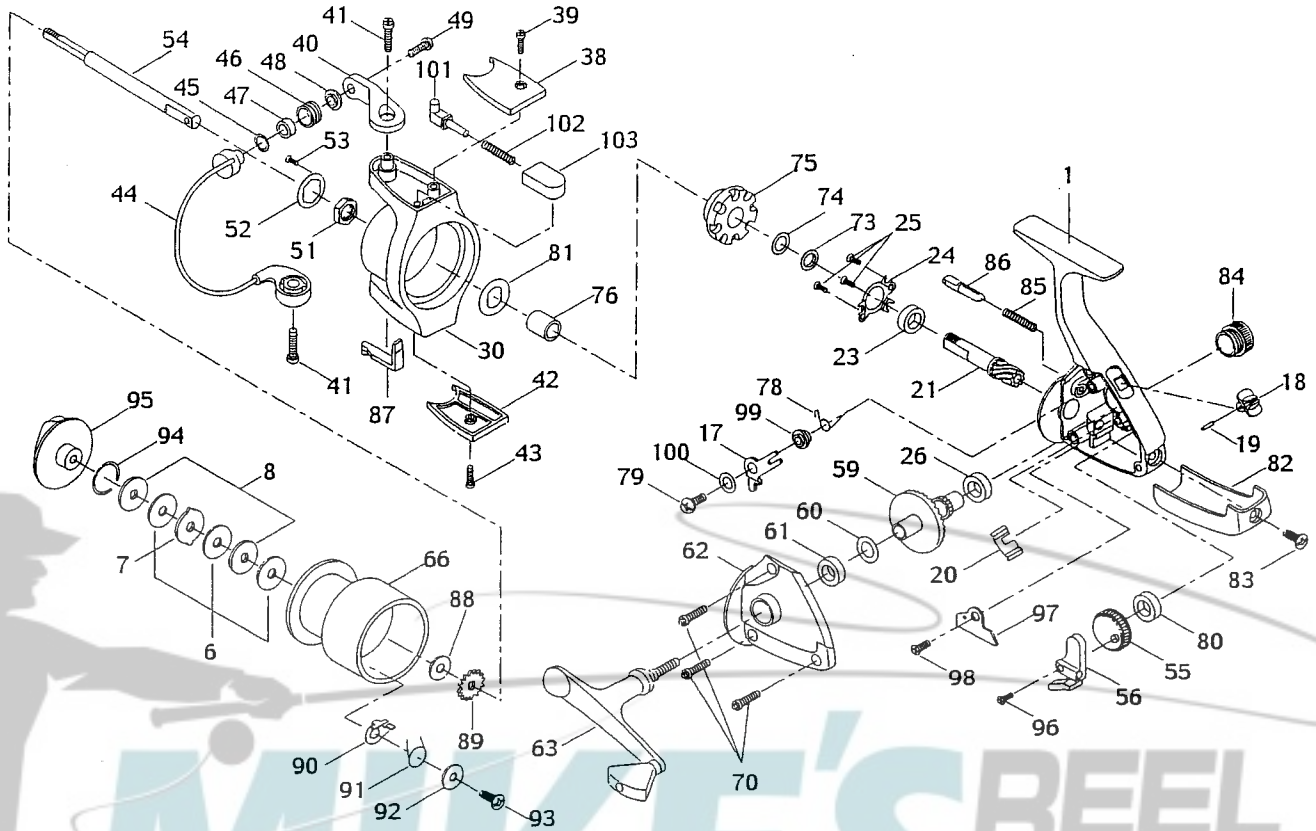

# Abu Garcia

No	Part Name	1000	2000	3000	4000
1	Frame	1079958	1079959	1079960	1079961
6	Drag Washer	1079829	1079830	1079831	
7	Eared Drag Washer	1079832	1079833	1079834	
8	Keyed Drag Washer	1079835	1079836	1079837	
17	Lever	1079838		1079839	
18	Push Button		1079962		
19	Push Button Pin		1079841		
20	Push Button Spring		1079842		
21	Pinion	1079843		1079844	
23	Ball Bearing		1079845		
24	Ball Bearing Retainer		1079846		
25	Retainer Screw		1079847		
26	Drive Gear Bearing		1079848		
30	Pick up Housing	1079963	1079964	1079965	1079966
38	Bail Bracket Cover	1079967	1079968	1079969	1079970
39	Cover Screw		1079857		
40	Bail Bracket	1079971	1079972	1079973	1079974
41	Bracket Screw		1079862		
42	Trip Bracket Cover	1079975	1079976	1079977	1079978
43	Cover Screw		Same as 39		
44	Bail Assy	1079979	1079980	1079981	1079982
45	Line Roller Washer	NA		1079872	
46	Line Roller	1079873		1079874	
47	Line Roller Bearing	NA		1079876	
48	Line Roller Washer	1079877		1079878	
49	Line Roller Screw	1079879		1079880	
51	Pickup Housing Nut		1079881		
52	Lock Washer	NA		1079883	
53	Lock Screw	NA		1079885	
54	Main Shaft	1079886	1079887	1079888	1079889
55	L.W.Gear	1079890	1079891	1079892	1079893
56	L.W. Bracket	1079894		1079895	
59	Drive Gear	1079896		1079897	
60	Drive Gear Washer		1079898		
61	Drive Gear Bearing		1079899		