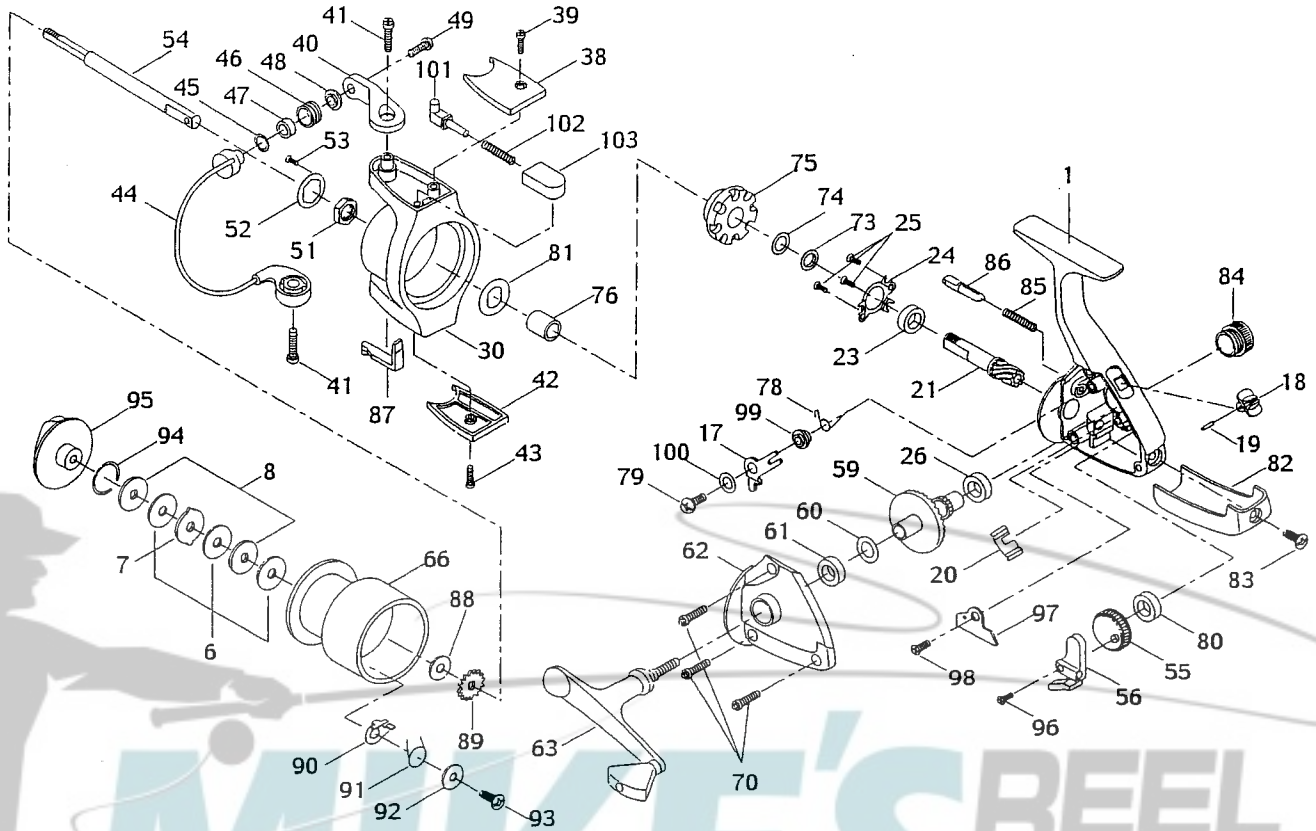

Trophy Collection

1000TC
2000TC
3000TC
4000TC

Abu Garcia

No	Part Name	1000	2000	3000	4000
1	Frame	1079958	1079959	1079960	1079961
6	Drag Washer	1079829	1079830	1079831	
7	Eared Drag Washer	1079832	1079833	1079834	
8	Keyed Drag Washer	1079835	1079836	1079837	
17	Lever	1079838		1079839	
18	Push Button		1079962		
19	Push Button Pin		1079841		
20	Push Button Spring		1079842		
21	Pinion	1079843		1079844	
23	Ball Bearing		1079845		
24	Ball Bearing Retainer		1079846		
25	Retainer Screw		1079847		
26	Drive Gear Bearing		1079848		
30	Pick up Housing	1079963	1079964	1079965	1079966
38	Bail Bracket Cover	1079967	1079968	1079969	1079970
39	Cover Screw		1079857		
40	Bail Bracket	1079971	1079972	1079973	1079974
41	Bracket Screw		1079862		
42	Trip Bracket Cover	1079975	1079976	1079977	1079978
43	Cover Screw		Same as 39		
44	Bail Assy	1079979	1079980	1079981	1079982
45	Line Roller Washer	NA		1079872	
46	Line Roller	1079873		1079874	
47	Line Roller Bearing	NA		1079876	
48	Line Roller Washer	1079877		1079878	
49	Line Roller Screw	1079879		1079880	
51	Pickup Housing Nut		1079881		
52	Lock Washer	NA		1079883	
53	Lock Screw	NA		1079885	
54	Main Shaft	1079886	1079887	1079888	1079889
55	L.W.Gear	1079890	1079891	1079892	1079893
56	L.W. Bracket	1079894		1079895	
59	Drive Gear	1079896		1079897	
60	Drive Gear Washer		1079898		
61	Drive Gear Bearing		1079899		