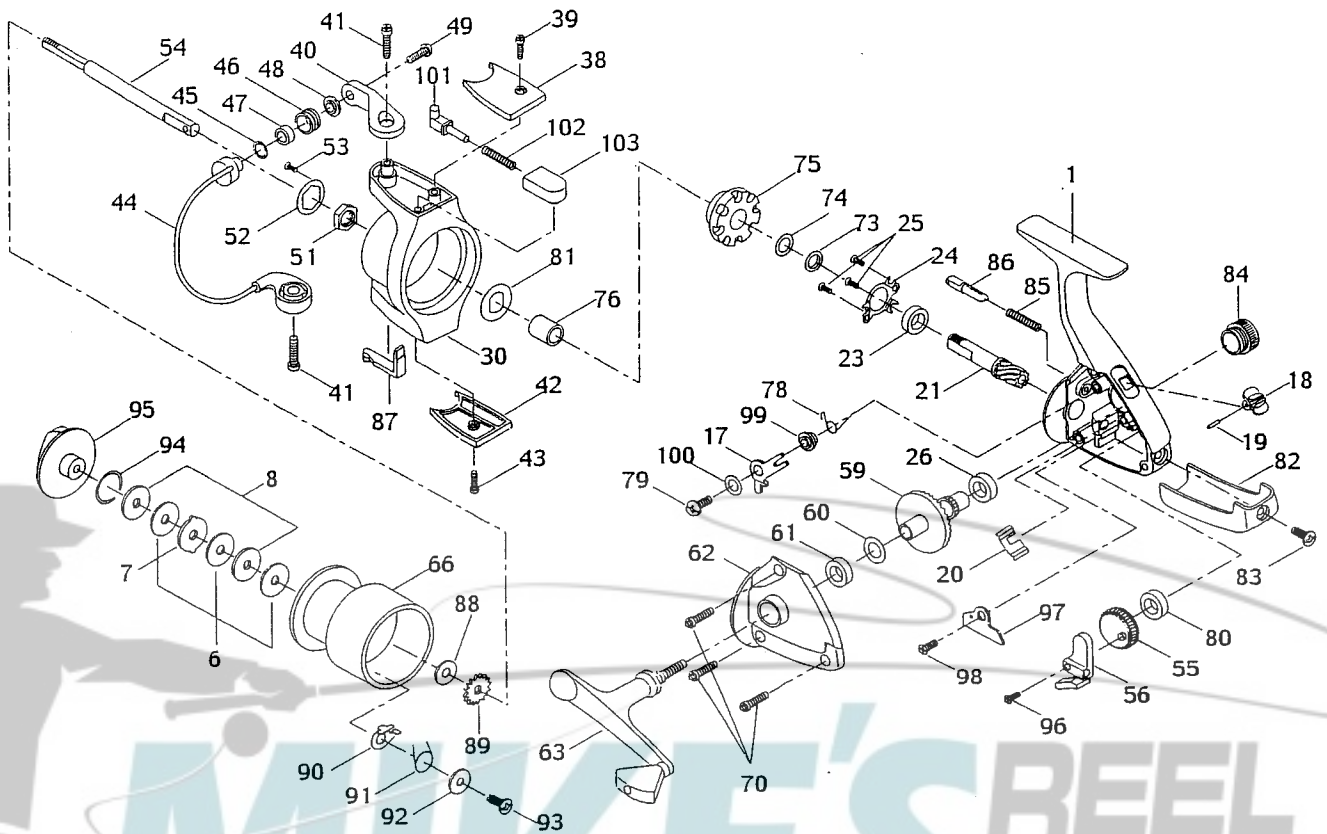

# Abu Garcia

No	Part Name	1	2	3	4
1	Frame	1079825	1079826	1079827	1079828
6	Drag Washer	1079829	1079830	1079831	
7	Eared Drag Washer	1079832	1079833	1079834	
8	Keyed Drag Washer	1079835	1079836	1079837	
17	Lever	1079838		1079839	
18	Push Button		1079840		
19	Push Button Pin		1079841		
20	Push Button Spring		1079842		
21	Pinion	1079843		1079844	
23	Ball Bearing		1079845		
24	Ball Bearing Retainer		1079846		
25	Retainer Screw		1079847		
26	Drive Gear Bearing		1079848		
30	Pick up Housing	1079849	1079850	1079851	1079852
38	Bail Bracket Cover	1079853	1079854	1079855	1079856
39	Cover Screw		1079857		
40	Bail Bracket	1079858	1079859	1079860	1079861
41	Bracket Screw		1079862		
42	Trip Bracket Cover	1079863	1079864	1079865	1079866
43	Cover Screw		Same as 39		
44	Bail Assy	1079867	1079868	1079869	1079870
45	Line Roller Washer	NA		1079872	
46	Line Roller	1079873		1079874	
47	Line Roller Bearing	NA		1079876	
48	Line Roller Washer	1079877		1079878	
49	Line Roller Screw	1079879		1079880	
51	Pickup Housing Nut		1079881		
52	Lock Washer	NA		1079883	
53	Lock Screw	NA		1079885	
54	Main Shaft	1079886	1079887	1079888	1079889
55	L.W.Gear	1079890	1079891	1079892	1079893
56	L.W. Bracket	1079894		1079895	
59	Drive Gear	1079896		1079897	
60	Drive Gear Washer		1079898		
61	Drive Gear Bearing		1079899		