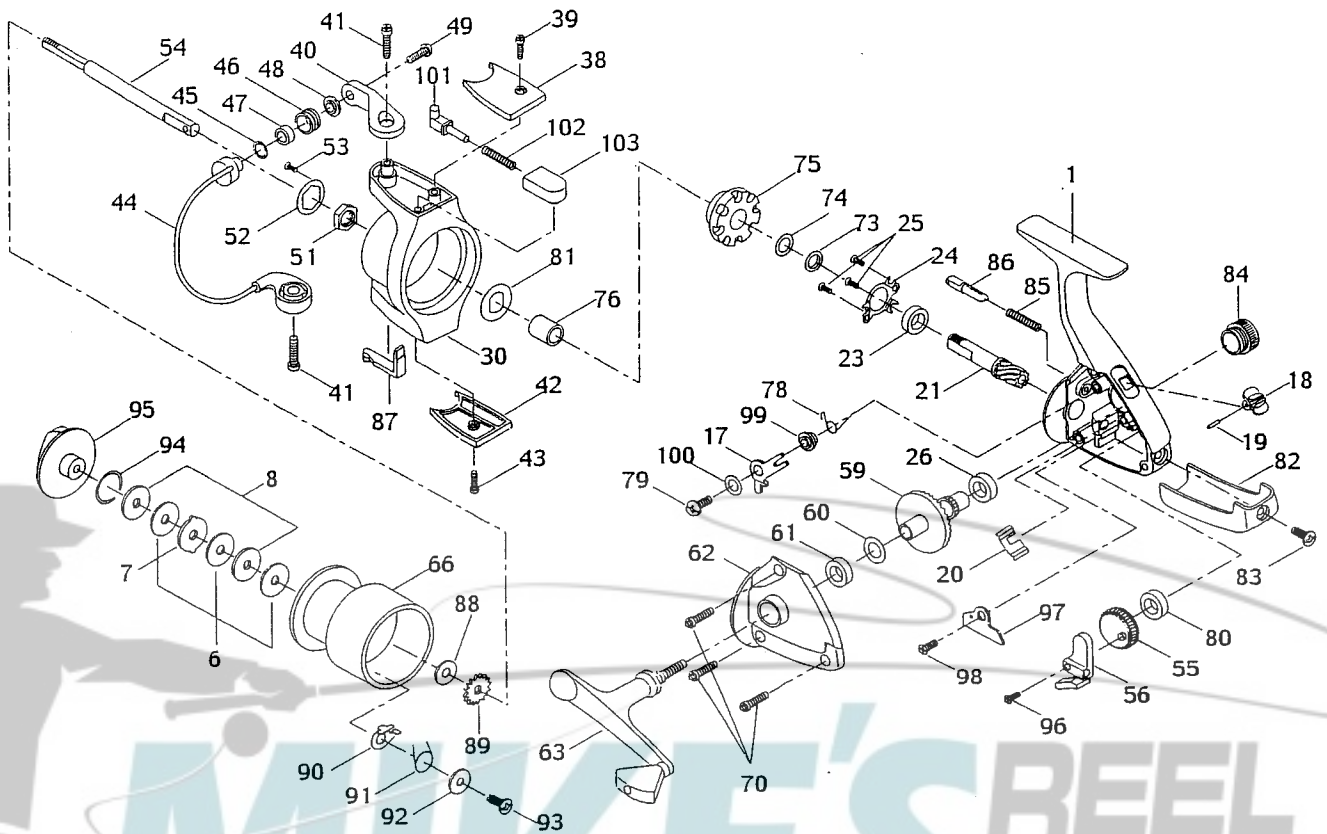

TOURNAMENT CHOICE

TC1F
TC2F
TC3F
TC4F

Abu Garcia

No	Part Name	1	2	3	4
1	Frame	1079825	1079826	1079827	1079828
6	Drag Washer	1079829	1079830	1079831	
7	Eared Drag Washer	1079832	1079833	1079834	
8	Keyed Drag Washer	1079835	1079836	1079837	
17	Lever	1079838		1079839	
18	Push Button		1079840		
19	Push Button Pin		1079841		
20	Push Button Spring		1079842		
21	Pinion	1079843		1079844	
23	Ball Bearing		1079845		
24	Ball Bearing Retainer		1079846		
25	Retainer Screw		1079847		
26	Drive Gear Bearing		1079848		
30	Pick up Housing	1079849	1079850	1079851	1079852
38	Bail Bracket Cover	1079853	1079854	1079855	1079856
39	Cover Screw		1079857		
40	Bail Bracket	1079858	1079859	1079860	1079861
41	Bracket Screw		1079862		
42	Trip Bracket Cover	1079863	1079864	1079865	1079866
43	Cover Screw		Same as 39		
44	Bail Assy	1079867	1079868	1079869	1079870
45	Line Roller Washer	NA		1079872	
46	Line Roller	1079873		1079874	
47	Line Roller Bearing	NA		1079876	
48	Line Roller Washer	1079877		1079878	
49	Line Roller Screw	1079879		1079880	
51	Pickup Housing Nut		1079881		
52	Lock Washer	NA		1079883	
53	Lock Screw	NA		1079885	
54	Main Shaft	1079886	1079887	1079888	1079889
55	L.W.Gear	1079890	1079891	1079892	1079893
56	L.W. Bracket	1079894		1079895	
59	Drive Gear	1079896		1079897	
60	Drive Gear Washer		1079898		
61	Drive Gear Bearing		1079899		