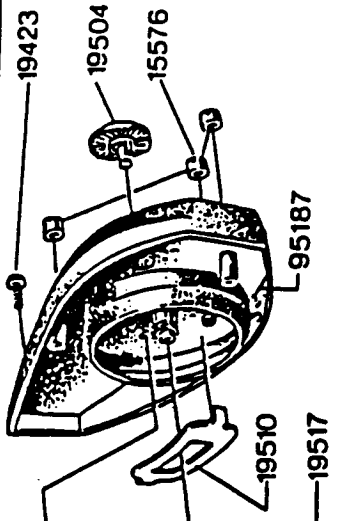

LINE GUIDE COMPLETE
802818
incl. 19409, 13091, 19448

SPOOL COMPL.
970389

Ambassador Mag Plus LH 89-0

Please specify reel model number and number in reelfoot when ordering parts