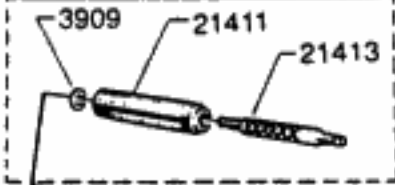

LINEGUIDE COMPL. 817201
INCL. 13091, 19409, 20200

For parts and service
call toll free: 1-888-404-1119
www.mikesreelrepair.com

Ambassadeur Gold Max 2 2-speed 02 01

901431-901482

34-11696-0