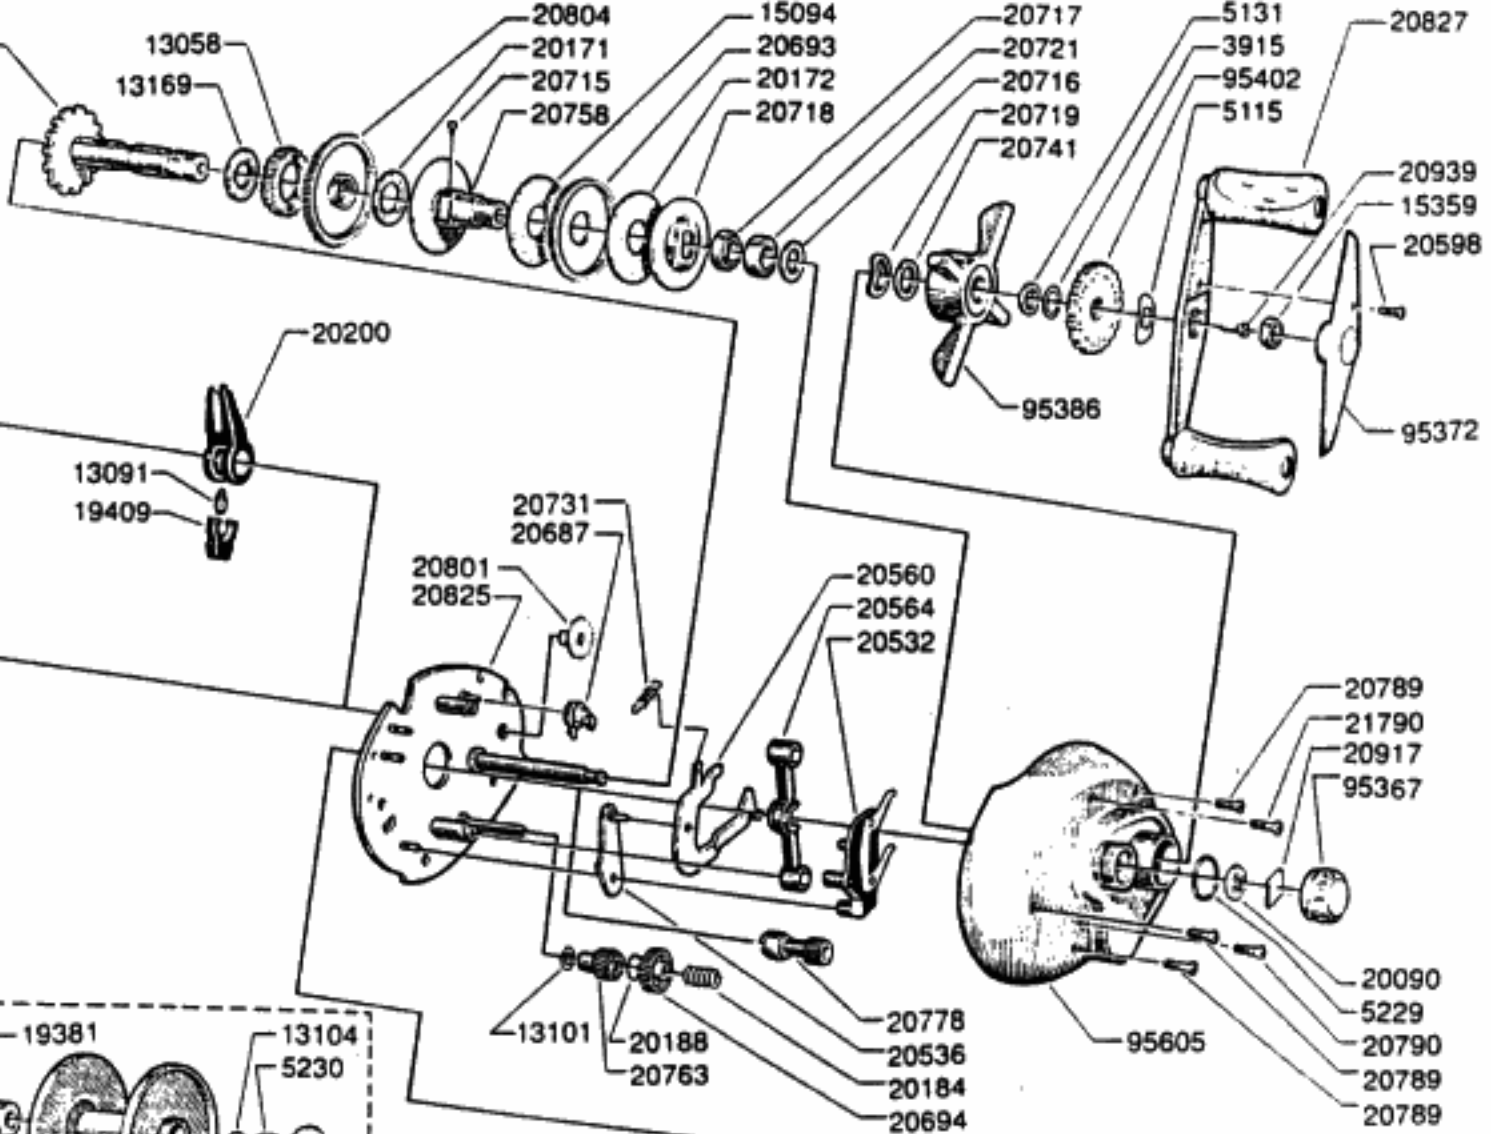

LINEGUIDE COMPL. 817201
INCL. 13091, 19409, 20200

For parts and service
call toll free: 1-888-404-1119
www.mikesreelrepair.com

Ambassadeur Gold Max 2 2-speed 02 01

901431-901482

34-11696-0