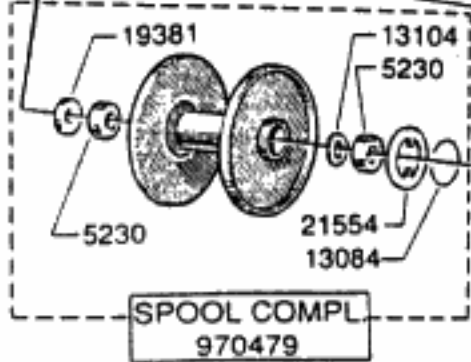

LINEGUIDE COMPL. 817201
INCL. 13091, 19409, 20200

For parts and service
call toll free: 1-888-404-1119
www.mikesreelrepair.com

Ambassadeur Gold Max 2 2-speed 02 01

901431-901482

34-11696-0