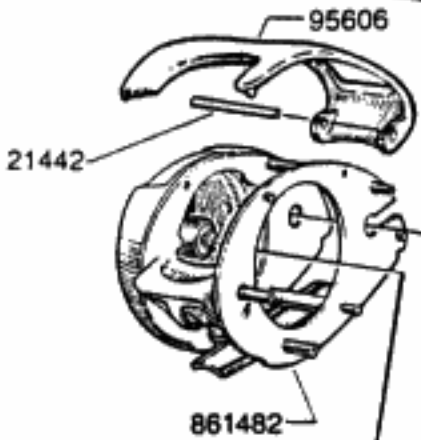

LINEGUIDE COMPL. 817201
INCL. 13091, 19409, 20200

For parts and service
call toll free: 1-888-404-1119
www.mikesreelrepair.com

Ambassadeur Gold Max 2 2-speed 02 01

901431-901482

34-11696-0